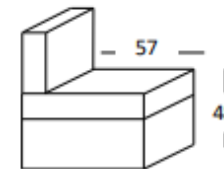

INVERURIE
Andersons

AMELIA

Seat Width 77cm

Code 64

Large sofa 210cm

Code 37

Large sofa 2 recliners 210cm

Code 32sx/33dx Large sofa
1arm 1rcl LHF/RHF 181cm

Code 18sx/19dx Large
sofa 1arm LHF/RHF 181cm

Code 152sx/153dx Large sofa
1arm 2recliners LHF/RHF 181cm

Code 58sx/59dx Corner and
terminal chair LHF/RHF
236 109 cm

Seat Width 57cm

Code 05 Loveseat 170cm

Depth + Seat Height