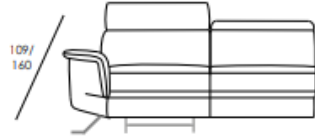

INVERURIE
Andersons

AMELIA

Seat Width 77cm

Code 64

Large sofa 210cm

Code 37

Large sofa 2 recliners 210cm

Code 32sx/33dx Large sofa
1arm 1rcl LHF/RHF 181cm

Code 18sx/19dx Large
sofa 1arm LHF/RHF 181cm

Code 152sx/153dx Large sofa
1arm 2recliners LHF/RHF 181cm

Code 58sx/59dx Corner and
terminal chair LHF/RHF
236 109 cm

Seat Width 57cm

Code 05 Loveseat 170cm

Depth + Seat Height