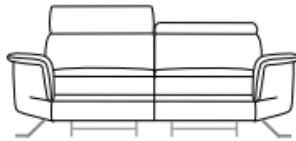

INVERURIE
Andersons

AMELIA

Seat Width 77cm

Code 64

Large sofa 210cm

Code 37

Large sofa 2 recliners 210cm

Code 32sx/33dx Large sofa
1arm 1rcl LHF/RHF 181cm

Code 18sx/19dx Large
sofa 1arm LHF/RHF 181cm

Code 152sx/153dx Large sofa
1arm 2recliners LHF/RHF 181cm

Code 58sx/59dx Corner and
terminal chair LHF/RHF
236 109 cm

Seat Width 57cm

Code 05 Loveseat 170cm

Depth + Seat Height