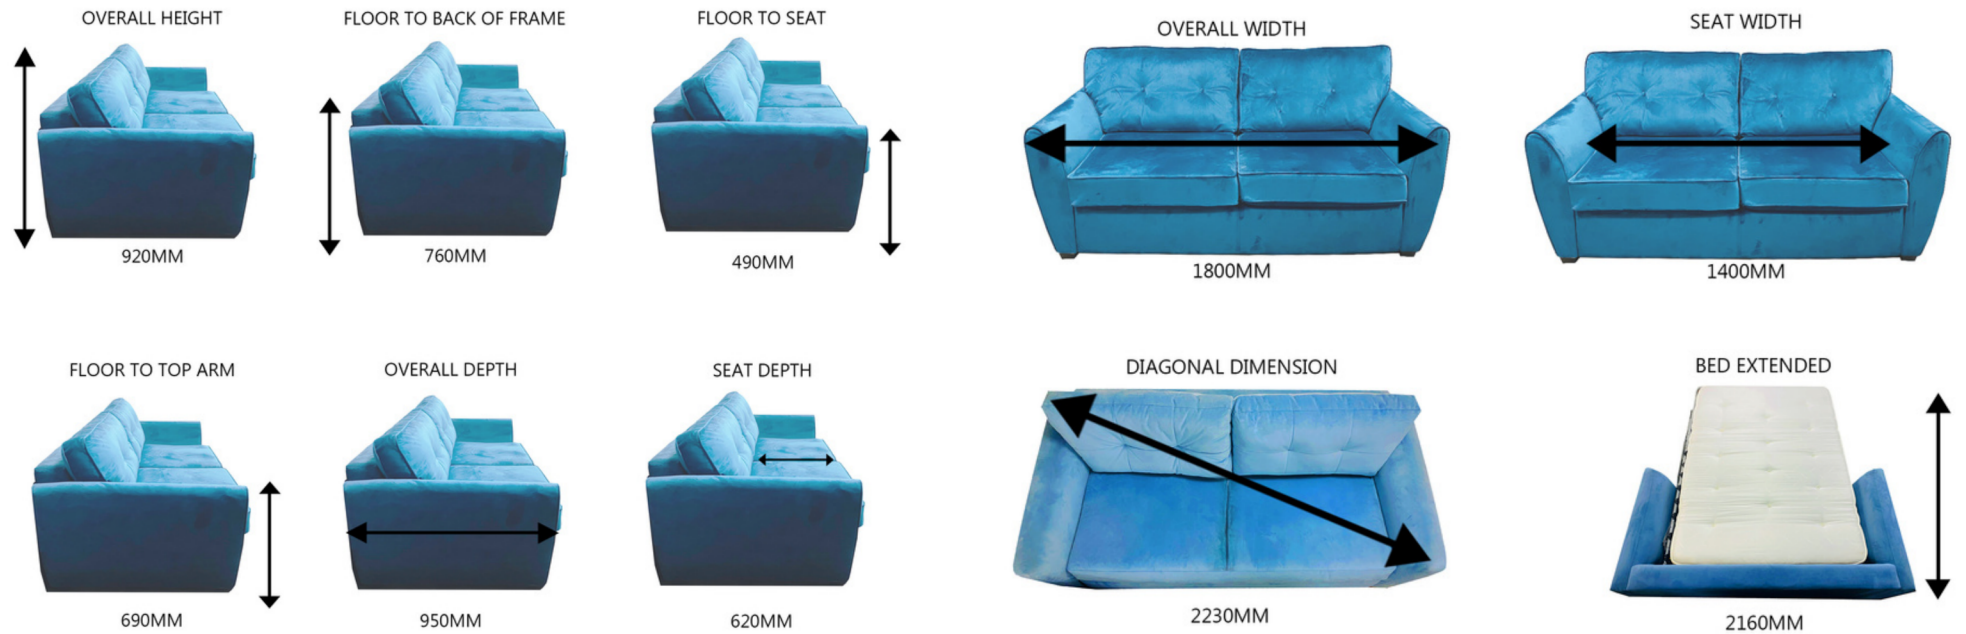

Retro

2 Seater Sofa Bed

140 (cm) Mattress

3 Seater Sofa Bed

160 (cm) Mattress