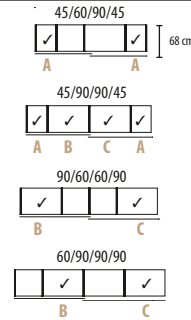

Fittings

Description	hanging rail			shelf		comfort fitment	2 drawer set incl. shelf		
	element 45 cm	element 60 cm	element 90 cm	45 cm	90 cm	90 cm	set 45 cm	set 90 cm – door left	set 90 cm – door right
Code	70040	70061	70041	71010	71011	91335	70122	71633	72633
Price in £	52,-	52,-	52,-	67,-	88,-	348,-	397,-	429,-	429,-

LED pencil light

Upright LED light, H + 6 cm

LED Spot

OPTIONAL HOME DELIVERY AND ASSEMBLY IS AVAILABLE (page 6)

Ground view of the slider:

Opening:

45/60/90/45	240er	111.1 cm
45/90/90/45	270er	125.7 cm
90/60/60/90	300er	141.1 cm
60/90/90/90	330er	155.7 cm