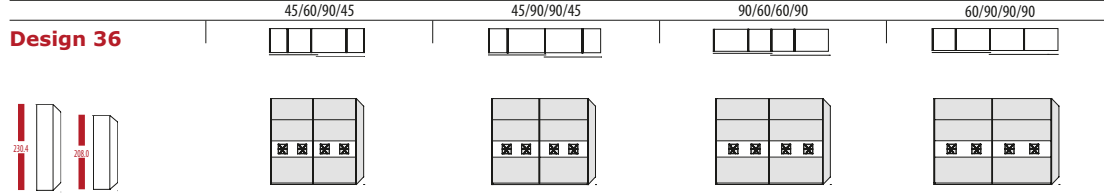

CELLO Sliding door wardrobes without cornice (each unit has 2 shelves and 1 hanging rail, wardrobe height: 230 cm, incl. frame 234.2 cm, depth: 68 cm incl. front).

Design 36