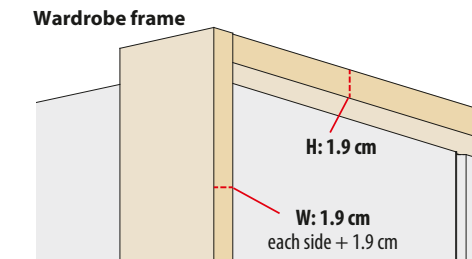

Basic Units	50L	50R	100	100/50	100/100	100/50/100	100/100/100	
System 1								
Width in cm	51.4	51.4	101	150.5	200.1	249.6	299.2	
Code for height 229.4 cm	6110	6210	6020	6030	6040	6050	6060	
Price in £	676,-	676,-	928,-	1.539,-	1.799,-	2.229,-	2.481,-	
Wardrobe add ons								
Height 206.7 cm	90010	FOC.	90010	FOC.	90010	FOC.	90010	FOC.
Cornice, H: 1.9 cm	900508	41,-	900508	41,-	901008	58,-	901508	76,-
Wardrobe frame, W: +3.8 cm/H: 1.9 cm	900504	248,-	900504	248,-	901004	266,-	901504	284,-
Pencil / set of lights	one pencil 90351	209,-	one pencil 90351	209,-	one pencil 90351	303,-	two pencils 90352	303,-
Spot / set of lights	one spot 90341	209,-	one spot 90341	209,-	one spot 90341	303,-	two spots 90342	303,-

OPTIONAL HOME DELIVERY AND ASSEMBLY IS AVAILABLE (page 6)

CELLO **Wardrobe System with spacer H: 31 cm, end grain insert and mirrors** (each unit has 2 shelves and 1 hanging rail, wardrobe height: 229.4 cm, depth: 59.5 cm incl. front)

Basic Units	100/50	100/100	100/50/100	100/100/100
System 2				
Width in cm	150.5	200.1	249.6	299.2
Code for height 229.4 cm	6033	6043	6053	6063
Price in £	1.718,-	1.889,-	2.410,-	2.571,-
Wardrobe add ons				
Height 206.7 cm	90010	FOC.	90010	FOC.
Cornice, H: 1.9 cm	901508	76,-	902008	87,-
Wardrobe frame, W: +3.8 cm/H: 1.9 cm	901504	284,-	902004	295,-
Pencil / set of lights	two pencils 90352	303,-	two pencils 90352	303,-
Spot / set of lights	two spots 90342	303,-	two spots 90342	303,-