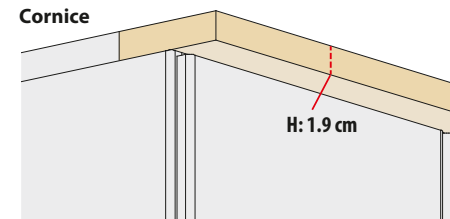

Basic Units	50L	50R	100	100/50	100/100	100/50/100	100/100/100	
System 1								
Width in cm	51.4	51.4	101	150.5	200.1	249.6	299.2	
Code for height 229.4 cm	6110	6210	6020	6030	6040	6050	6060	
Price in £	676,-	676,-	928,-	1.539,-	1.799,-	2.229,-	2.481,-	
Wardrobe add ons								
Height 206.7 cm	90010	FOC.	90010	FOC.	90010	FOC.	90010	FOC.
Cornice, H: 1.9 cm	900508	41,-	900508	41,-	901008	58,-	901508	76,-
Wardrobe frame, W: +3.8 cm/H: 1.9 cm	900504	248,-	900504	248,-	901004	266,-	901504	284,-
Pencil / set of lights	one pencil 90351	209,-	one pencil 90351	209,-	one pencil 90351	303,-	two pencils 90352	303,-
Spot / set of lights	one spot 90341	209,-	one spot 90341	209,-	one spot 90341	303,-	two spots 90342	303,-

OPTIONAL HOME DELIVERY AND ASSEMBLY IS AVAILABLE (page 6)

CELLO **Wardrobe System with spacer H: 31 cm, end grain insert and mirrors** (each unit has 2 shelves and 1 hanging rail, wardrobe height: 229.4 cm, depth: 59.5 cm incl. front)

Basic Units	100/50	100/100	100/50/100	100/100/100
System 2				
Width in cm	150.5	200.1	249.6	299.2
Code for height 229.4 cm	6033	6043	6053	6063
Price in £	1.718,-	1.889,-	2.410,-	2.571,-
Wardrobe add ons				
Height 206.7 cm	90010	FOC.	90010	FOC.
Cornice, H: 1.9 cm	901508	76,-	902008	87,-
Wardrobe frame, W: +3.8 cm/H: 1.9 cm	901504	284,-	902004	295,-
Pencil / set of lights	two pencils 90352	303,-	two pencils 90352	303,-
Spot / set of lights	two spots 90342	303,-	two spots 90342	303,-