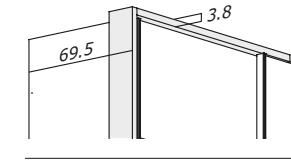

Wardrobe add ons		90040		90040		90040		90040	
Height 208.0 cm		FOC.		FOC.		FOC.		FOC.	
Wardrobe frame, W: +7.6 cm/H: 1.9 cm	902403	479,-	902703	540,-	903003	601,-	903303	715,-	
Pencil / set of lights	two lights 90352	337,-	two lights 90352	337,-	four lights 90354	479,-	four lights 90354	479,-	
Upright LED / set of lights, H: + 6.0 cm	two lights 90052	359,-	two lights 90052	359,-	two lights 90052	359,-	two lights 90052	359,-	
Spot / set of lights	two lights 90342	337,-	two lights 90342	337,-	four lights 90344	479,-	four lights 90344	479,-	

Fittings

Description	hanging rail			shelf		comfort fitment	2 drawer set incl. shelf		
	element 45 cm	element 60 cm	element 90 cm	45 cm	90 cm	90 cm	set 45 cm	set 90 cm – door left	set 90 cm – door right
Code	70040	70061	70041	71010	71011	91335	70122	71633	72633
Price in £	52,-	52,-	52,-	67,-	88,-	348,-	397,-	429,-	429,-

LED pencil light

Upright LED light, H + 6 cm

LED Spot

OPTIONAL HOME DELIVERY AND ASSEMBLY IS AVAILABLE (page 6)

Ground view of the slider:

Opening:

45/60/90/45	240er	111.1 cm
45/90/90/45	270er	125.7 cm
90/60/60/90	300er	141.1 cm
60/90/90/90	330er	155.7 cm

✓ = Usable for internal fitting

Frame "Slim"

Wardrobe frame, each side + 3.8 cm

CELLO

BEDS incl. slats

Upholstered headboard Rondo in sand and divan footend PREMIUM

Under bed drawers
Plinth drawers for deluxe beds 20 cm height