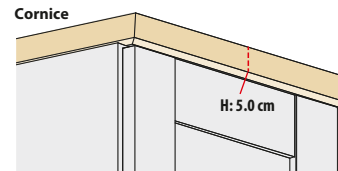

CHARLESTON

Wardrobe System with framed doors / lacquered with mirrors (each unit has 2 shelves and 1 hanging rail, wardrobe height: 229.4 cm, depth: 60.0 cm incl. front)

Basic Units	100/50R	100/100	100/50R/100	100/50R/100	100/100/100	100/100/100
Width in cm	150.5	200.1	249.6	249.6	299.2	299.2
Code for height 229.4 cm	6033	6043	6051	6053	6063	6064
Price in £	1.551,-	1.943,-	2.322,-	2.558,-	2.706,-	2.942,-
Wardrobe add ons						
1 Mirror 45L, W: 43.9 cm	90666	118,-	90666	118,-	90666	118,-
1 Mirror 45R, W: 43.9 cm	90766	118,-	90766	118,-	90766	118,-
Cornice, H: 5.0 cm	901507	318,-	902007	353,-	902507	387,-

OPTIONAL HOME DELIVERY AND ASSEMBLY IS AVAILABLE (page 6)

Wardrobe System with framed doors / lacquered (each unit has 2 shelves and 1 hanging rail, wardrobe height: 229.4 cm, depth: 60.0 cm incl. front)

Basic Units	50L	50R	100	100/50R	100/100	100/50R/100	100/100/100
Width in cm	51.4	51.4	101	150.5	200.1	249.6	299.2
Code for height 229.4 cm	94350	94050	94100	94150	94200	94250	94300
Price in £	665,-	665,-	939,-	1.433,-	1.707,-	2.204,-	2.470,-
Wardrobe add ons							
1 Mirror 45L, W: 39.1 cm	90666	118,-	90666	118,-	90666	118,-	90666
1 Mirror 45R, W: 39.1 cm	90766	118,-	90766	118,-	90766	118,-	90766
Cornice, H: 5.0 cm	900507	254,-	900507	254,-	901007	288,-	901507

Extension Units	50L	50R	100
Width in cm	49.5	49.5	99.1
Code for height 229.4 cm	94149	94249	94099
Price in £	499,-	499,-	773,-
Wardrobe add ons			
1 Mirror 45L, W: 43.9 cm	90666	118,-	90666
1 Mirror 45R, W: 43.9 cm	90766	118,-	90766
Cornice, H: 5.0 cm	900497	90,-	900997