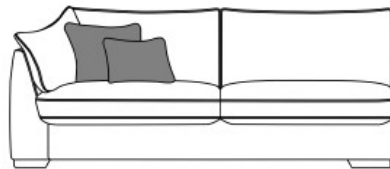

INVERURIE
Andersons

HALO

STEP ONE - Choose Your Sofa Size

4 Seater Sofa
(Split-Frame Option Available) 91cm (H) x 251cm (W) x 102cm (D)
3 Seater Sofa
(Split-Frame Option Available) 91cm (H) x 221cm (W) x 102cm (D)
2 Seater Sofa
(Split-Frame Option Available) 91cm (H) x 180cm (W) x 102cm (D)

STEP TWO - Select Your Fabrics & Co-ordinating Cushions

Chaise Unit
91cm (H) x 110cm (W) x 162cm (D)

Hardwood frame Hand-Crafted with Care.
10 Year Frame Guarantee.

Highly resilient elasticated back webbing.
Cushions blown using Spiral Conjugate Fibre Technology.

Feather filled Scatters & Bolsters.

Foot Options :

Light

Dark

STEP THREE - Select Your Foot Option

Large End Sofa
(Left/Right Hand Available) 91cm (H) x 198cm (W) x 102cm (D)
Medium End Sofa
(Left/Right Hand Available) 91cm (H) x 157cm (W) x 102cm (D)

Mid Unit
91cm (H) x 90cm (W) x 102cm (D)
Petite Mid Unit
91cm (H) x 70cm (W) x 102cm (D)

Small End Sofa
(Right/Left Hand Available) 91cm (H) x 110cm (W) x 102cm (D)
Petite End Sofa
(Right/Left Hand Available) 91cm (H) x 90cm (W) x 102cm (D)