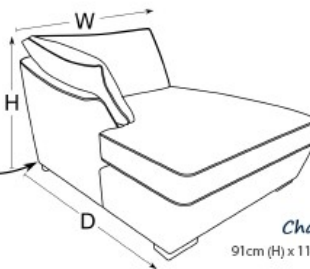

INVERURIE
Andersons

HALO

STEP ONE - Choose Your Sofa Size

4 Seater Sofa
(Split-Frame Option Available) 91cm (H) x 251cm (W) x 102cm (D)
3 Seater Sofa
(Split-Frame Option Available) 91cm (H) x 221cm (W) x 102cm (D)
2 Seater Sofa
(Split-Frame Option Available) 91cm (H) x 180cm (W) x 102cm (D)

Snuggle Chair
91cm (H) x 147cm (W) x 102cm (D)

Chair
91cm (H) x 112cm (W) x 102cm (D)

Solid Hardwood Feet In Both LIGHT & DARK Finishes.

Large Variety Of Fabrics To Choose From.

High quality resilient foam seat cushions.
Tempered steel Serpentine springing.

STEP TWO - Select Your Fabrics & Co-ordinating Cushions

Chaise Unit
91cm (H) x 110cm (W) x 162cm (D)

Hardwood frame Hand-Crafted with Care.
10 Year Frame Guarantee.

Highly resilient elasticated back webbing.
Cushions blown using Spiral Conjugate Fibre Technology.

Mid Unit
91cm (H) x 90cm (W) x 102cm (D)
Petite Mid Unit
91cm (H) x 70cm (W) x 102cm (D)

Small End Sofa
(Right/Left Hand Available) 91cm (H) x 110cm (W) x 102cm (D)
Petite End Sofa
(Right/Left Hand Available) 91cm (H) x 90cm (W) x 102cm (D)