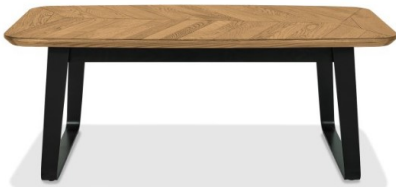

# PALMER

Coffee Table

W 110cm x D 60cm x H 43cm

Square Lamp Table

W 45cm x D 45cm x H 55cm

Circular Dining Table

Diameter 125cm x H 77cm

Open Display

H 183cm x W 137cm x D 40cm

Extending Dining Table

W 160/205 x D 92cm x H 77cm  
Or  
W 205/250 x D 99cm x H 77cm

Wide Sideboard

W 160cm x D 45cm x H 82cm

Entertainment Unit

W 144cm x D 41cm x H 55cm

Console Table

Also available in: Mustard, Rust, Azure,  
Dark Grey, and Old West

Dining chair Dark Grey Fabric

**WITHOUT ARMS**

W 56cm x D 58cm x H 82cm

Also available in: Mustard, Rust, Cedar, Azure, and  
Old West

Dining chair Mustard Velvet