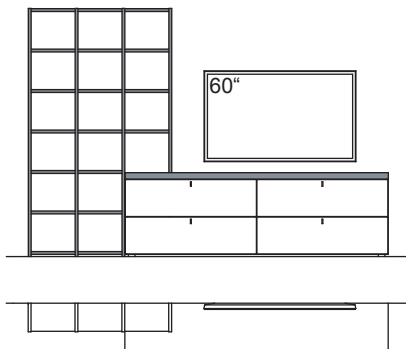

9TH number of the order-no.: L=pictured wall unit | R=mirrored wall unit

RECOMMENDATION X244-....L/R

R = reversed (same price)

W 330 cm
H 226 cm
D 43/26 cm

TOTAL PRICE
lacquered / wood

recommendation consists of: