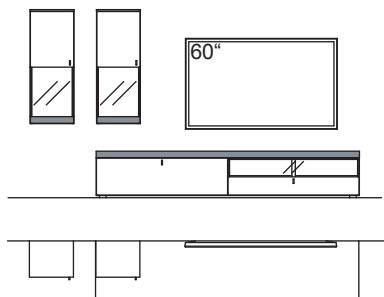

RECOMMENDATION X213-....L/R

R = reversed (same price)

W 300 cm
H 175 cm
D 53/33 cm

TOTAL PRICE
lacquered / wood

recommendation consists of:

2x hanging cabinet X2	D731-....L
1x lowboard X2	D125-....L

LIGHTING PACKAGE:

complete lighting incl. transformer, extension cord and dimmer **DL13-0000**

LIGHTING for single orders

4x set of 1 LED lighting, hanging cabinet/lowboard à	D901-0001
1x ambient lighting, lowboard	D909-0011
1x transformer	D915-0000
1x additional extension cord	D916-0000
1x transmit dimmer set	0094-0034

supplementary equipment, optional:

1x underframe, lowboard	D848-.11
1x underframe lighting, lowboard	D911-0011
1x cable flap, lowboard	D840-0000