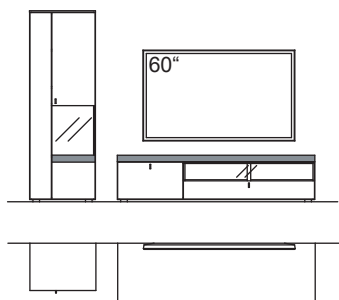

W 260 cm
H 174 cm
D 53/43 cm

TOTAL PRICE
lacquered / wood

recommendation consists of:

1x cabinet X2	D507-....L
1x lowboard X2	D122-....L

LIGHTING PACKAGE:

complete lighting incl. transformer, extension cord and dimmer **DL01-0000**