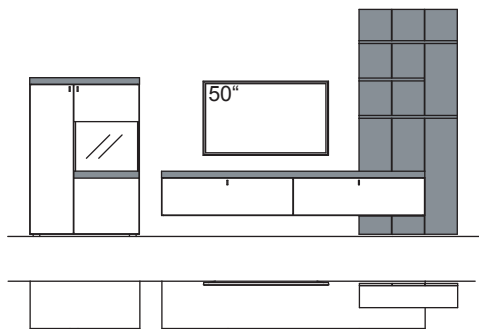

9TH number of the order-no.: L=pictured wall unit | R=mirrored wall unit

RECOMMENDATION X234-....L/R

R = reversed (same price)

W 390 cm
H 207 cm
D 43/20/6 cm

TOTAL PRICE
lacquered / wood

recommendation consists of: