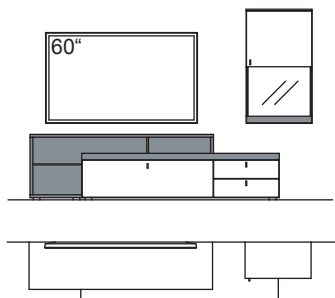

W 260 cm
H 175 cm
D 53/43/33 cm

TOTAL PRICE

lacquered / wood

recommendation consists of:

1x lowboard X2	D121-....R
1x stacking media shelf with corner X2	D844-....L
1x hanging cabinet X2	D733-....R

LIGHTING PACKAGE: