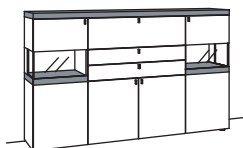

composed of: 2x D458, D460

order no.: **D420-....**

D420- lacquered / wood

2x set of 1 LED lighting	D901-0001 à
ambient lighting	D909-0055
transformer	D915-0000
underframe	D848-..11
underframe lighting	D911-0011