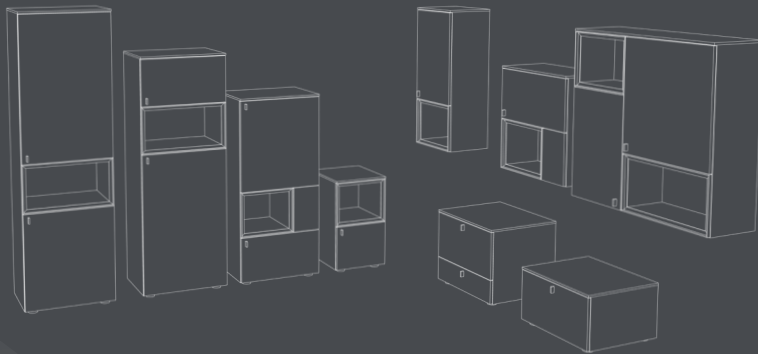

PLAN

VENJAKOB
Vorsprung durch Design und Qualität

2021 | 2022

NEW: ADDITIONAL METAL HANDLE
IN STAINLESS STEEL OPTIC AVAILABLE!

X2

STRIKING

PLAN X

Because easy is simply better –
The new Venjakob planning system

PLAN X based on uniform grid sizes:

8 height grids

6 width grids

4 depth grids

are available for planning. Therefore, PLAN X enables a furniture set-up that fits perfectly, matches your life-style exactly and gives the room a unique character.