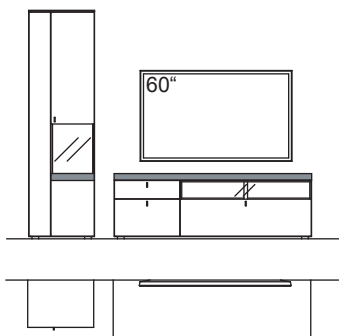

RECOMMENDATION X202-....L/R

R = reversed (same price)

W 260 cm
H 208 cm
D 53/43 cm

TOTAL PRICE
lacquered / wood

recommendation consists of:

1x cabinet X2	D606-....L
1x lowboard X2	D145-....L

LIGHTING PACKAGE:

complete lighting incl. transformer, extension cord and dimmer **DL02-0000**

LIGHTING for single orders

3x set of 1 LED lighting, cabinet/lowboard à	D901-0001
1x ambient lighting, cabinet	D909-0068
1x ambient lighting, lowboard	D909-0019
2x transformer à	D915-0000
1x additional extension cord	D916-0000
1x transmit dimmer set	0094-0034

supplementary equipment, optional:

1x underframe, cabinet	D848-.02
1x underframe lighting, cabinet	D911-0002
1x underframe, lowboard	D848-.08
1x underframe lighting, lowboard	D911-0008
1x cable flap, lowboard	D840-0000