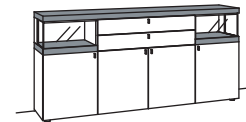

composed of: 2x D355, D356

order no.: **D315-....**

D315- lacquered / wood

2x set of 1 LED lighting	D901-0001 à
ambient lighting	D909-0044
transformer	D915-0000
underframe	D848-..11
underframe lighting	D911-0011