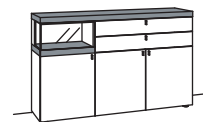

SIDEBOARD X2

3 doors
3 wood shelves, adjustable
2 large full pull out drawers (divided)
pre-assembled, 3 cases

W 180 cm
H 110 cm
D 43 cm

composed of: D355, D356

order no.: **D312-....L/R**

D312- lacquered / wood