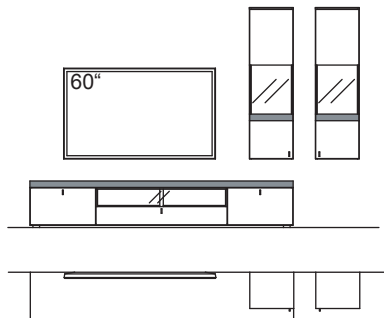

9TH number of the order-no.: L=pictured wall unit | R=mirrored wall unit

RECOMMENDATION X212-....L/R

R = reversed (same price)

W 300 cm
H 200 cm
D 43/33 cm

TOTAL PRICE
lacquered / wood

recommendation consists of: