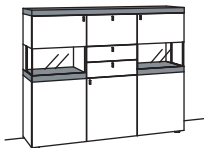

HIGHBOARD X2

3 doors
3 wood shelves, adjustable
1 drop flap
2 full pull out drawers
pre-assembled, 3 cases

W 180 cm
H 144 cm
D 43 cm

composed of: 2x D458, D456

order no.: **D417-....L/R**

D417- lacquered / wood