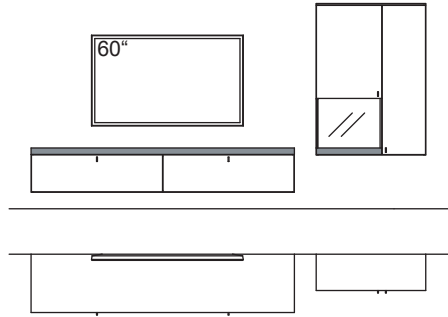

9TH number of the order-no.: L=pictured wall unit | R=mirrored wall unit

RECOMMENDATION X205-....L/R

R = reversed (same price)

W 360 cm
H 190 cm
D 53/33 cm

TOTAL PRICE

lacquered / wood

recommendation consists of: