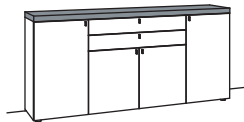

SIDEBOARD X2

4 doors
6 wood shelves, adjustable
2 large full pull out drawers (divided)
pre-assembled, 4 cases

W 240 cm
H 110 cm
D 43 cm

composed of: 2x D352, D356

order no.: **D314-....**

D314- lacquered / wood