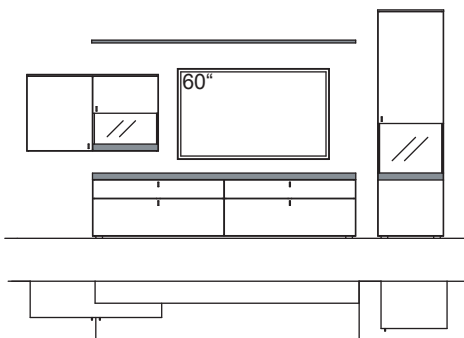

9TH number of the order-no.: L=pictured wall unit | R=mirrored wall unit

RECOMMENDATION X217-....L/R

R = reversed (same price)

W	380 cm
H	208 cm
D	53/43/33/20 cm

TOTAL PRICE
lacquered / wood

recommendation consists of: