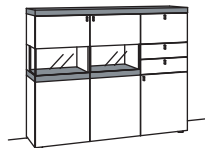

composed of: 2x D458, D456

order no.: **D418-....L/R**

D418- lacquered / wood

2x set of 1 LED lighting	D901-0001 à
ambient lighting	D909-0052
transformer	D915-0000
underframe	D848-..08
underframe lighting	D911-0008

HIGHBOARD X2

4 doors
8 wood shelves, adjustable
2 fixed shelves
2 large full pull out drawers
(divided)
pre-assembled, 4 cases

W 240 cm
H 144 cm
D 43 cm