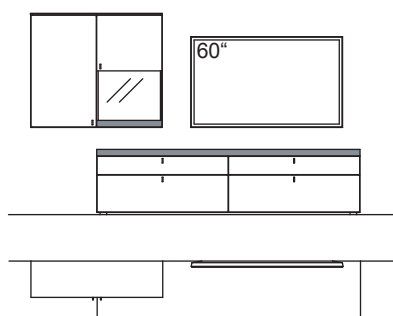

RECOMMENDATION X203-....L/R

R = reversed (same price)

W 300 cm
H 180 cm
D 53/33 cm

TOTAL PRICE
lacquered / wood

recommendation consists of:

1x hanging cabinet X2	D735-....R
1x lowboard X2	D146-

LIGHTING PACKAGE:

complete lighting incl. transformer, extension cord and dimmer **DL03-0000**

LIGHTING for single orders

1x set of 1 LED lighting, hanging cabinet	D901-0001
1x ambient lighting, lowboard	D909-0022
1x transformer	D915-0000
1x additional extension cord	D916-0000
1x transmit dimmer set	0094-0034

supplementary equipment, optional:

1x underframe, lowboard	D848-.11
1x underframe lighting, lowboard	D911-0011
1x cable flap, lowboard	D840-0000