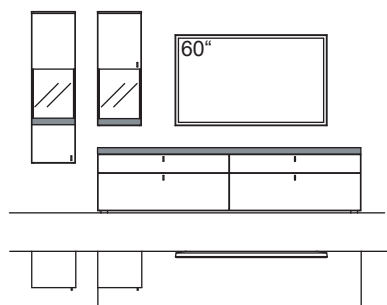

RECOMMENDATION X211-....L/R

R = reversed (same price)

W 300 cm
H 185 cm
D 53/33 cm

TOTAL PRICE
lacquered / wood

recommendation consists of:

1x hanging cabinet X2	D741-....L
1x hanging cabinet X2	D731-....L
1x lowboard X2	D146-

LIGHTING PACKAGE:

complete lighting incl. transformer, extension cord and dimmer **DL11-0000**

LIGHTING for single orders

2x set of 1 LED lighting, hanging cabinet à	D901-0001
1x ambient lighting, lowboard	D909-0022
1x transformer	D915-0000
1x additional extension cord	D916-0000
1x transmit dimmer set	0094-0034

supplementary equipment, optional:

1x underframe, lowboard	D848-..11
1x underframe lighting, lowboard	D911-0011
1x cable flap, lowboard	D840-0000