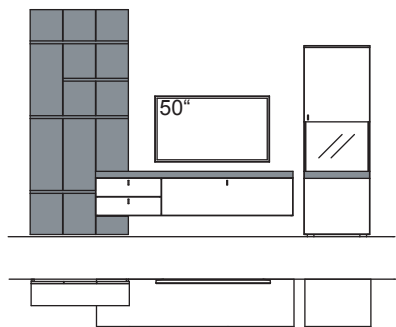

Finishes:

Please add the 5TH - 8TH number of the order-no. with the finish code (see overview page 3)

9TH number of the order-no.: L=pictured wall unit | R=mirrored wall unit

RECOMMENDATION X231-....L/R

R = reversed (same price)

W 310 cm
H 207 cm
D 43/20/6 cm

TOTAL PRICE
lacquered / wood

recommendation consists of:

1x wall panel X2	D816-..00
1x surcharge, special size wall panel	9999-9973
2x wall shelf X2	D806-..00
2x wall shelf X2	D805-..00
1x hanging lowboard X2	D016-....L
1x cabinet X2	D504-....R

LIGHTING PACKAGE:

complete lighting incl. transformer, extension cord and dimmer **DL31-0000**

LIGHTING for single orders

3x set of 1 LED lighting, wall shelf/cabinet à	D901-0001
2x set of 2 LED lighting, wall shelf à	D901-0002
1x ambient lighting, wall panel	D902-0002
1x ambient lighting, cabinet	D909-0057
2x transformer à	D915-0000
1x additional extension cord	D916-0000
1x transmit dimmer set	0094-0034

supplementary equipment, optional:

1x underframe, cabinet	D848-..02
1x underframe lighting, cabinet	D911-0002
1x cable flap, hanging lowboard	D840-0000

wall panels and wall shelves always in wood finish.