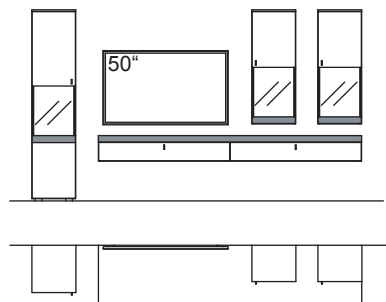

RECOMMENDATION X220-....L/R

R = reversed (same price)

W	300 cm
H	174 cm
D	53/43/33 cm

TOTAL PRICE
lacquered / wood

recommendation consists of:

1x cabinet X2	D501-....L
1x hanging lowboard X2	D007-
2x hanging cabinet X2	D731-....R

LIGHTING PACKAGE:

complete lighting incl. transformer, extension cord and dimmer	DL20-0000

LIGHTING for single orders

3x set of 1 LED lighting, cabinet/hanging cabinet à	D901-0001
1x ambient lighting, cabinet	D909-0056
1x transformer	D915-0000
1x additional extension cord	D916-0000
1x transmit dimmer set	0094-0034

supplementary equipment, optional:

1x cable flap, hanging lowboard	D840-0000