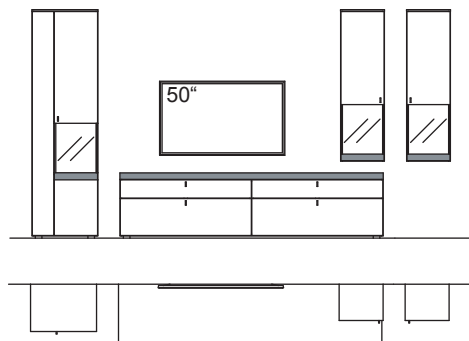

Finishes:

Please add the 5TH - 8TH number of the order-no. with the finish code
(see overview page 3)

9TH number of the order-no.: L=pictured wall unit | R=mirrored wall unit

RECOMMENDATION X222-....L/R

R = reversed (same price)

W 380 cm
H 208 cm
D 53/43/33 cm

TOTAL PRICE

lacquered / wood

recommendation consists of:

1x cabinet X2	D606-....L
1x lowboard X2	D146-
1x hanging cabinet X2	D742-....L
1x hanging cabinet X2	D742-....R

LIGHTING PACKAGE:

complete lighting incl. transformer, extension cord and dimmer **DL22-0000**

LIGHTING for single orders

3x set of 1 LED lighting, cabinet/hanging cabinet à	D901-0001
1x ambient lighting, cabinet	D909-0068
1x ambient lighting, lowboard	D909-0022
2x transformer à	D915-0000
1x additional extension cord	D916-0000
1x transmit dimmer set	0094-0034

supplementary equipment, optional:

1x underframe, cabinet	D848-.02
1x underframe lighting, cabinet	D911-0002
1x underframe, lowboard	D848-.11
1x underframe lighting, lowboard	D911-0011
1x cable flap, lowboard	D840-0000