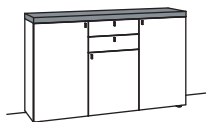

composed of: 2x D352, D354

order no.: **D310-....L/R**

D310- lacquered / wood

ambient lighting	D909-0041
transformer	D915-0000
underframe	D848-..08
underframe lighting	D911-0008

SIDEBOARD X2

3 doors
3 wood shelves, adjustable
2 full pull out drawers
pre-assembled, 3 cases

W 180 cm
H 110 cm
D 43 cm