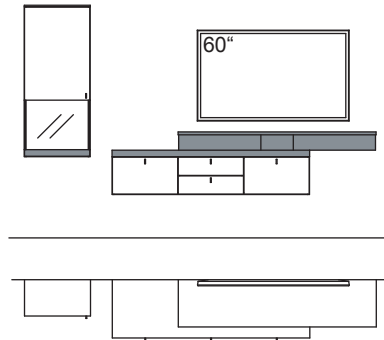

RECOMMENDATION X206-....L/R

R = reversed (same price)

W 320 cm
H 190 cm
D 53/43/33 cm

TOTAL PRICE

lacquered / wood

recommendation consists of:

1x hanging cabinet X2	D744-....L
1x hanging lowboard X2	D034-
1x hanging media shelf X2	D843-

LIGHTING PACKAGE:

complete lighting incl. transformer, extension cord and dimmer **DL06-0000**

LIGHTING for single orders

1x set of 1 LED lighting, hanging cabinet	D901-0001
1x ambient lighting, hanging media shelf	D903-0000
1x transformer	D915-0000
1x additional extension cord	D916-0000
1x transmit dimmer set	0094-0034

supplementary equipment, optional:

1x cable flap, hanging media shelf	D840-0000

Hanging media shelf always in wood finish.