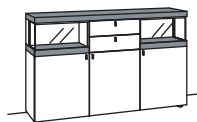

composed of: 2x D355, D354

order no.: **D311-....L/R**

D311- lacquered / wood

2x set of 1 LED lighting	D901-0001 à
ambient lighting	D909-0041
transformer	D915-0000
underframe	D848-..08
underframe lighting	D911-0008

SIDEBOARD X2

3 doors
3 wood shelves, adjustable
2 large full pull out drawers (divided)
pre-assembled, 3 cases

W 180 cm
H 110 cm
D 43 cm