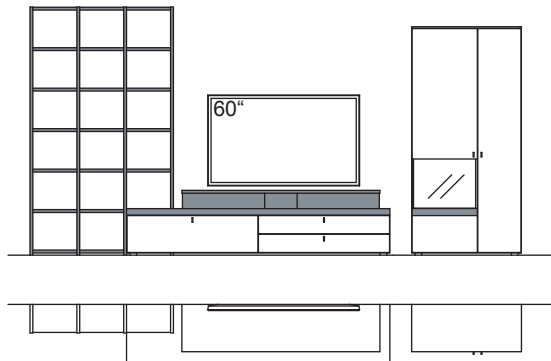

side panels and shelving unit shelves always in wood finish.

RECOMMENDATION X245-....L/R

R = reversed (same price)

W 450 cm
H 226 cm
D 53/43/26 cm

TOTAL PRICE
lacquered / wood

recommendation consists of:

1x	side panel X2, left	D825-..00L
7x	shelving unit shelf X2	D828-..00
1x	side panel X2, centre	D825-..00M
7x	shelving unit shelf X2	D828-..00
1x	side panel X2, centre	D825-..00M
5x	shelving unit shelf X2	D828-..00
1x	side panel X2, right	D824-..00R
1x	surcharge, special size side panel	9999-9974
1x	lowboard X2	D124-....L
1x	hanging media shelf X2	D843-
1x	cabinet X2	D609-....R