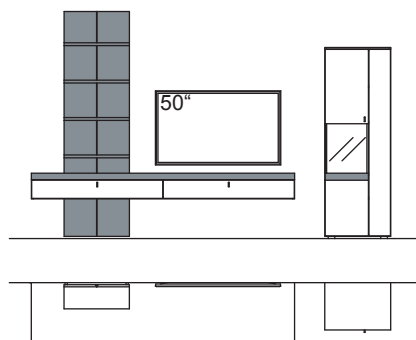

RECOMMENDATION X230-....L/R

R = reversed (same price)

W 330 cm
H 207 cm
D 53/43/20/6 cm

TOTAL PRICE

lacquered / wood

recommendation consists of:

1x wall panel X2	D815-..00
1x surcharge, special size wall panel	9999-9973
4x wall shelf X2	D805-..00
1x hanging lowboard X2	D007-
1x cabinet X2	D506-....R

LIGHTING PACKAGE:

complete lighting incl. transformer, extension cord and dimmer **DL30-0000**

LIGHTING for single orders

5x set of 1 LED lighting, wall shelf/cabinet à	D901-0001
1x ambient lighting, wall panel	D902-0001
1x ambient lighting, cabinet	D909-0057
2x transformer à	D915-0000
1x additional extension cord	D916-0000
1x transmit dimmer set	0094-0034

supplementary equipment, optional:

1x underframe, cabinet	D848-.02
1x underframe lighting, cabinet	D911-0002
1x cable flap, hanging lowboard	D840-0000

wall panels and wall shelves always in wood finish.