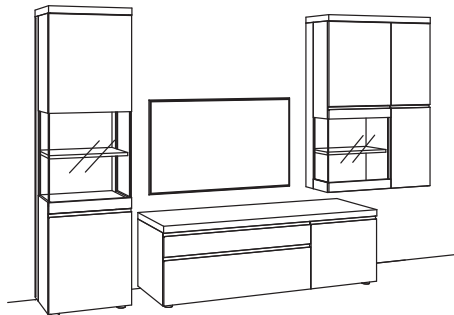

recommendation VP08-....L/R

R= reversed (same price)

W	328 cm
H	211 cm
D	53/43/33 cm

TOTAL PRICE

recommendation consists of:

1x	cabinet v-plus3000	5760-....L
1x	lowboard v-plus3000	5698-..80R
1x	hanging cabinet v-plus3000	5709-....L

LIGHTING PACKAGE:

complete lighting incl. transformer, extension cord and dimmer **VC08-0000**

LIGHTING for single orders

4x	set of 1 LED lighting, cabinet/hanging cabinet à	5790-0001
1x	ambient lighting, cabinet	5791-0018
1x	ambient lighting, lowboard	5791-0005
2x	transformer à	5795-0000
1x	additional extension cord	5796-0000
1x	transmit dimmer set	0094-0039

supplementary equipment, optional:

1x	underframe, cabinet	5789-..01
1x	underframe lighting, cabinet	5794-0001
1x	underframe, lowboard	5789-..04
1x	underframe lighting, lowboard	5794-0004
1x	cable flap, lowboard	5788-0000
1x	cable cover + tv wall mount	0098-7239
1x	infrared repeater	0089-0039