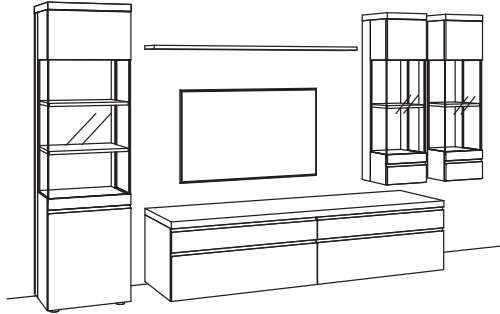

9TH number of the order-no.:

L= pictured wall unit

R= mirrored wall unit

recommendation VP07-....L/R

R= reversed (same price)

W	385 cm
H	211 cm
D	53/43/33/20 cm

TOTAL PRICE

recommendation consists of: