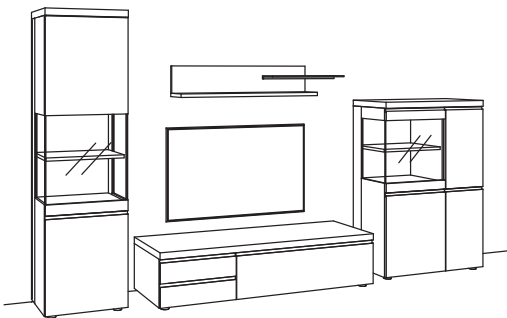

recommendation VP06-....L/R

R= reversed (same price)

W 379 cm
H 211 cm
D 53/43/22 cm

TOTAL PRICE

recommendation consists of:

1x cabinet v-plus3000	5760-....L
1x lowboard v-plus3000	5685-..80R
1x wall shelf with shelf v-plus3000	5771-..18L
1x highboard v-plus3000	5749-....L

LIGHTING PACKAGE:

complete lighting incl. transformer, extension cord and dimmer **VC06-0000**

LIGHTING for single orders

4x set of 1 LED lighting, cabinet/highboard à	5790-0001
1x ambient lighting, cabinet	5791-0018
1x ambient lighting, lowboard	5791-0002
1x ambient lighting, wall shelf	5792-0002
1x ambient lighting, highboard	5791-0014
3x transformer à	5795-0000
2x additional extension cord à	5796-0000
1x transmit dimmer set	0094-0039

supplementary equipment, optional:

1x underframe, cabinet	5789-..01
1x underframe lighting, cabinet	5794-0001
1x underframe, lowboard	5789-..04
1x underframe lighting, lowboard	5794-0004
1x underframe, highboard	5789-..02
1x underframe lighting, highboard	5794-0002
1x cable flap, lowboard	5788-0000
1x cable cover + tv wall mount	0098-7239
1x infrared repeater	0089-0039