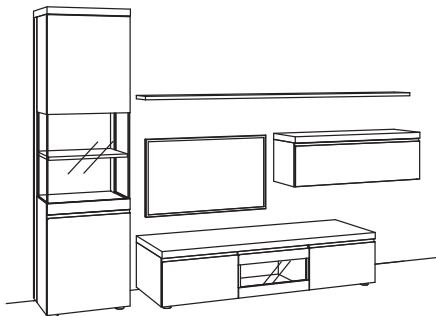

recommendation VP04-....L/R

R= reversed (same price)

W 320 cm
H 211 cm
D 53/43/33/20 cm

TOTAL PRICE

recommendation consists of:

1x cabinet v-plus3000	5760-....L
1x lowboard v-plus3000	5687-
1x wall shelf v-plus3000	5778-..80
1x hanging cabinet v-plus3000	5704-..80

LIGHTING PACKAGE:

complete lighting incl. transformer, extension cord and dimmer VC04-0000

LIGHTING for single orders

3x set of 1 LED lighting, cabinet/lowboard à	5790-0001
1x set of 4 LED lightings, wall shelf	5790-0004
1x ambient lighting, cabinet	5791-0018
1x ambient lighting, lowboard	5791-0002
2x transformer à	5795-0000
2x additional extension cord à	5796-0000
1x transmit dimmer set	0094-0039

supplementary equipment, optional:

1x underframe, cabinet	5789-..01
1x underframe lighting, cabinet	5794-0001
1x underframe, lowboard	5789-..04
1x underframe lighting, lowboard	5794-0004
1x cable flap, lowboard	5788-0000
1x cable cover + tv wall mount	0098-7239
1x infrared repeater	0089-0039