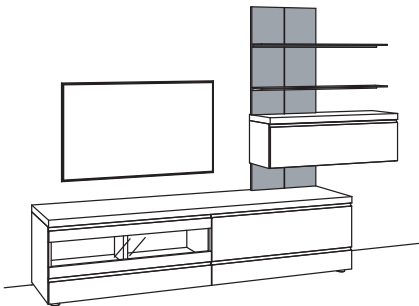

recommendation VP12-....L/R

R= reversed (same price)

W 300 cm
H 207 cm
D 53/33/20 cm

TOTAL PRICE

recommendation consists of:

1x lowboard v-plus3000	5702-....L
1x wall panel v-plus3000	5785-3880
1x surcharge, special size wall panel	9999-9973
1x hanging cabinet v-plus3000	5704-..80
2x metal shelf v-plus3000	5781-1800

LIGHTING PACKAGE:

complete lighting incl. transformer, extension cord and dimmer **VC12-0000**

LIGHTING for single orders

2x set of 1 LED lighting, lowboard à	5790-0001
1x ambient lighting, lowboard	5791-0006
1x ambient lighting, wall panel	5793-0001
2x transformer à	5795-0000
2x additional extension cord à	5796-0000
1x transmit dimmer set	0094-0039

supplementary equipment, optional:

1x cable flap, lowboard	5788-0000
1x cable cover + tv wall mount	0098-7239
1x infrared repeater	0089-0039

wall panel always in lacquered anthracite matt finish.