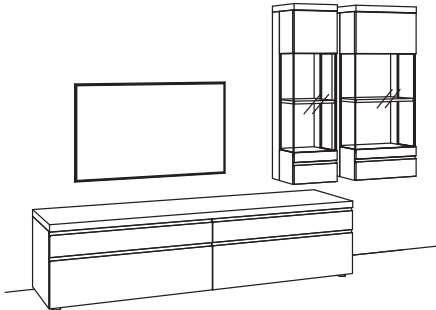

9TH number of the order-no.:

L= pictured wall unit

R= mirrored wall unit

recommendation VP03-....L/R

R= reversed (same price)

W 320 cm
H 211 cm
D 53/33 cm

TOTAL PRICE

recommendation consists of: