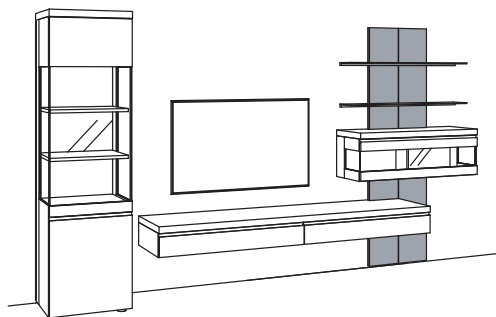

9TH number of the order-no.:

L= pictured wall unit

R= mirrored wall unit

recommendation VP13-....L/R

R= reversed (same price)

W 379 cm
H 211 cm
D 43/33/20 cm

TOTAL PRICE

recommendation consists of: