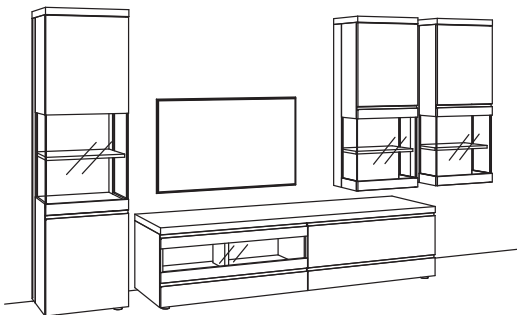

recommendation VP10-....L/R

R= reversed (same price)

W	398 cm
H	211 cm
D	53/43/33 cm

TOTAL PRICE

recommendation consists of:

1x	cabinet v-plus3000	5760-....L
1x	lowboard v-plus3000	5702-....L
2x	hanging cabinet v-plus3000	5708-....R

LIGHTING PACKAGE:

complete lighting incl. transformer, extension cord and dimmer **VC10-0000**

LIGHTING for single orders

8x	set of 1 LED lighting, cabinet/lowboard/hanging cabinet à	5790-0001
1x	ambient lighting, cabinet	5791-0018
1x	ambient lighting, lowboard	5791-0006
2x	transformer à	5795-0000
2x	additional extension cord à	5796-0000
1x	transmit dimmer set	0094-0039

supplementary equipment, optional:

1x	underframe, cabinet	5789-..01
1x	underframe lighting, cabinet	5794-0001
1x	underframe, lowboard	5789-..05
1x	underframe lighting, lowboard	5794-0005
1x	cable flap, lowboard	5788-0000
1x	cable cover + tv wall mount	0098-7239
1x	infrared repeater	0089-0039