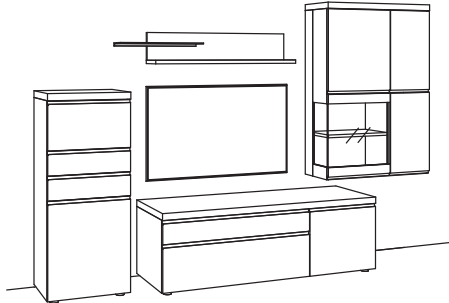

-72.. - wild oak light soft brushed oiled finish

9TH number of the order-no.:

L= pictured wall unit

R= mirrored wall unit

recommendation VP15-....L/R

R= reversed (same price)

W	329 cm
H	211 cm
D	53/43/33/22 cm