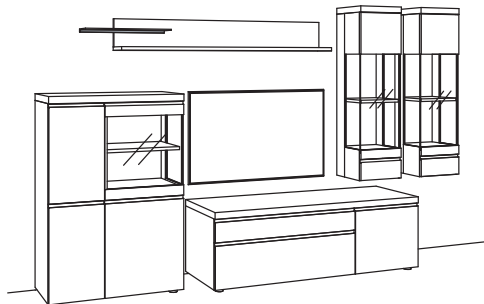

recommendation VP16-....L/R

R= reversed (same price)

W	358 cm
H	211 cm
D	53/43/33/22 cm

TOTAL PRICE

recommendation consists of:

1x	highboard v-plus3000	5749-....R
1x	wall shelf with shelf v-plus3000	5772-..18R
1x	lowboard v-plus3000	5698-..80R
2x	hanging cabinet v-plus3000	5706-....R

LIGHTING PACKAGE:

complete lighting incl. transformer, extension cord and dimmer **VC16-0000**

LIGHTING for single orders

6x	set of 1 LED lighting, highboard/hanging cabinet à	5790-0001
1x	ambient lighting, wall shelf	5792-0003
1x	ambient lighting, highboard	5791-0014
1x	ambient lighting, lowboard	5791-0005
3x	transformer à	5795-0000
1x	additional extension cord	5796-0000
1x	transmit dimmer set	0094-0039

supplementary equipment, optional:

1x	underframe, highboard	5789-..02
1x	underframe lighting, highboard	5794-0002
1x	underframe, lowboard	5789-..04
1x	underframe lighting, lowboard	5794-0004
1x	cable flap, lowboard	5788-0000
1x	cable cover + tv wall mount	0098-7239
1x	infrared repeater	0089-0039