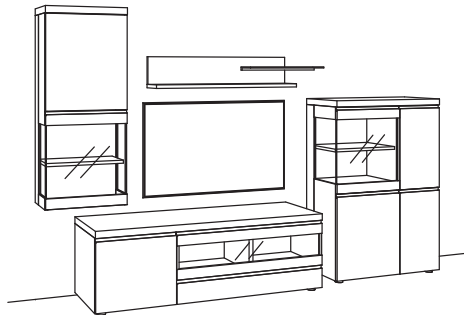

9TH number of the order-no.:

L= pictured wall unit

R= mirrored wall unit

recommendation VP09-....L/R

R= reversed (same price)

W	329 cm
H	211 cm
D	53/43/33/22 cm

TOTAL PRICE

recommendation consists of: