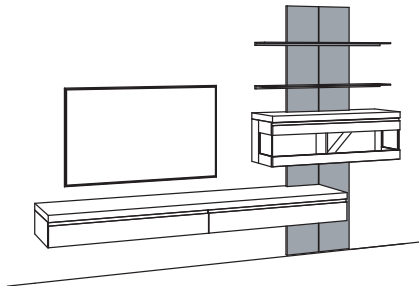

9TH number of the order-no.:

L= pictured wall unit

R= mirrored wall unit

recommendation VP11-....L/R

R= reversed (same price)

W 300 cm
H 207 cm
D 43/33/20 cm

TOTAL PRICE

recommendation consists of: