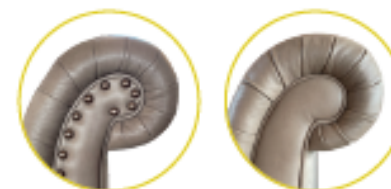

INVERURIE
Andersons

UTOPIA (Mix)

All Scatter and Bolster Cushions are included

SHOWN IN TOTE FLINT LEATHER AND NOMAD FOG FABRIC

W: 266cm H: 90cm (SH 51cm) D: 102cm

SHOWN IN TOTE TAUPE LEATHER AND NOMAD BEIGE FABRIC

W: 239cm H: 90cm (SH 51cm) D: 102cm

SHOWN IN TOTE TAUPE LEATHER AND NOMAD BEIGE FABRIC

W: 209cm H: 90cm (SH 51cm) D: 102cm

SHOWN IN TOTE TAUPE LEATHER AND NOMAD BEIGE FABRIC

W: 159cm H: 90cm (SH 51cm) D: 102cm

SHOWN IN AQUA VELVET SAGE FABRIC

W: 110cm H: 38cm D: 110cm

SHOWN IN HEAVEN NATURAL FABRIC

W: 125cm H: 40cm D: 76cm

Note:

Only two leather options below available for leather & fabric mix

- Outside fabric with tote flint is always plush asphalt (Option 1)
- Outside fabric for tote taupe is always plush sable (Option2)
- Scatters are set for fabric & leather mix
- Available with antique studs or choose without

4. Select Foot option:

WEATHERED
OAK

DARK WOOD

BLONDE FINISH

Highclere Business Park, Inverurie, Aberdeenshire AB51 5QW

T **01467 620360** F 01467 622959 E sales@andersonsofinverurie.co.uk