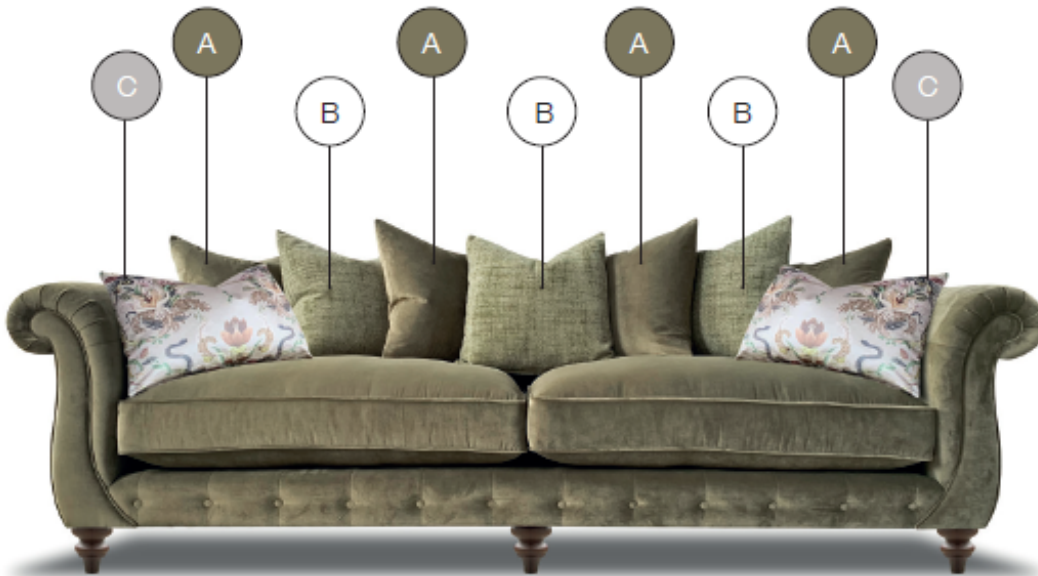

UTOPIA (Fabric)

All Scatter and Bolster Cushions are included

4 SEATER SOFA

SHOWN IN AQUA VELVET SAGE FABRIC

W: 266cm H: 90cm D: 102cm

Note:

Available in full fabric only

Select any plain fabric from any plains swatch for main body