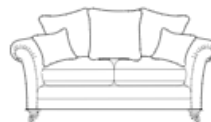

INVERURIE
Andersons

CAVENDISH

Standard back

Grand sofa
H 960mm
W 2270mm
D 1060mm

3 seater sofa
H 960mm
W 2050mm
D 1060mm

2 seater sofa
H 960mm
W 1840mm
D 1060mm

Snuggler
H 960mm
W 1400mm
D 1060mm

Chair
H 990mm
W 1020mm
D 1010mm

Accent chair
H 900mm
W 870mm
D 930mm

Pillow back

**Grand sofa
pillow back**
H 960mm
W 2270mm
D 1070mm

**3 seater sofa
pillow back**
H 960mm
W 2050mm
D 1060mm

**2 seater sofa
pillow back**
H 960mm
W 1840mm
D 1060mm

Square stool
H 380mm
W 840mm
D 840mm

Ottoman
H 400mm
W 1000mm
D 570mm

Storage stool
H 410mm
W 640mm
D 580mm
Supplied on glides

Footstool
H 380mm
W 640mm
D 580mm
Supplied on glides

Arm caps

Arm caps will help protect your furniture from wear and tear and are available as an optional accessory.