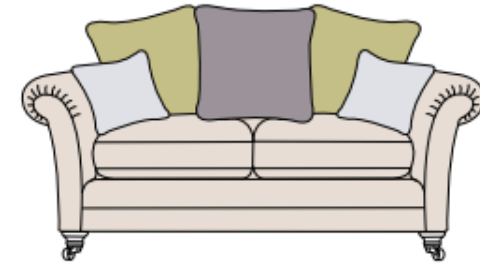

2 seater sofa

- Body and seat cushions
- Two pillow back cushions
- One pillow back cushion
- Two small scatter cushions

Sofas, snuggler, chair, legged ottoman & square stool

Accent chair, legged ottoman & square stool only