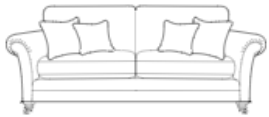

INVERURIE
Andersons

CAVENDISH

Standard back

Grand sofa
H 960mm
W 2270mm
D 1060mm

3 seater sofa
H 960mm
W 2050mm
D 1060mm

2 seater sofa
H 960mm
W 1840mm
D 1060mm

Snuggler
H 960mm
W 1400mm
D 1060mm

Chair
H 990mm
W 1020mm
D 1010mm

Accent chair
H 900mm
W 870mm
D 930mm

Pillow back

**Grand sofa
pillow back**
H 960mm
W 2270mm
D 1070mm

**3 seater sofa
pillow back**
H 960mm
W 2050mm
D 1060mm

**2 seater sofa
pillow back**
H 960mm
W 1840mm
D 1060mm