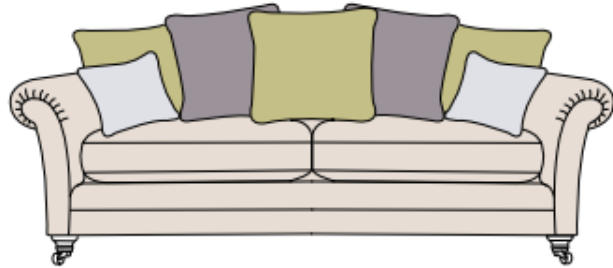

INVERURIE
Andersons

CAVENDISH

Standard back

Grand sofa
H 960mm
W 2270mm
D 1060mm

3 seater sofa
H 960mm
W 2050mm
D 1060mm

2 seater sofa
H 960mm
W 1840mm
D 1060mm

Snuggler
H 960mm
W 1400mm
D 1060mm

Chair
H 990mm
W 1020mm
D 1010mm

Accent chair
H 900mm
W 870mm
D 930mm

Pillow back

**Grand sofa
pillow back**
H 960mm
W 2270mm
D 1070mm

**3 seater sofa
pillow back**
H 960mm
W 2050mm
D 1060mm

**2 seater sofa
pillow back**
H 960mm
W 1840mm
D 1060mm

Square stool
H 380mm
W 840mm
D 840mm

Ottoman
H 400mm
W 1000mm
D 570mm

Storage stool
H 410mm
W 640mm
D 580mm
Supplied on glides

Footstool
H 380mm
W 640mm
D 580mm
Supplied on glides

Arm caps

Arm caps will help protect your furniture from wear and tear and are available as an optional accessory.

INVERURIE
Andersons

CAVENDISH

Grand Sofa

- Body and seat cushions
- Three pillow back cushions
- Two pillow back cushions
- Two small scatter cushions

3 seater sofa

- Body and seat cushions
- Two pillow back cushions
- Two pillow back cushions
- Two small scatter cushions