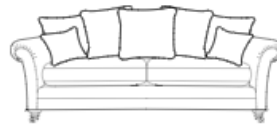

INVERURIE
Andersons

CAVENDISH

Standard back

Grand sofa
H 960mm
W 2270mm
D 1060mm

3 seater sofa
H 960mm
W 2050mm
D 1060mm

2 seater sofa
H 960mm
W 1840mm
D 1060mm

Snuggler
H 960mm
W 1400mm
D 1060mm

Chair
H 990mm
W 1020mm
D 1010mm

Accent chair
H 900mm
W 870mm
D 930mm

Pillow back

**Grand sofa
pillow back**
H 960mm
W 2270mm
D 1070mm

**3 seater sofa
pillow back**
H 960mm
W 2050mm
D 1060mm

**2 seater sofa
pillow back**
H 960mm
W 1840mm
D 1060mm