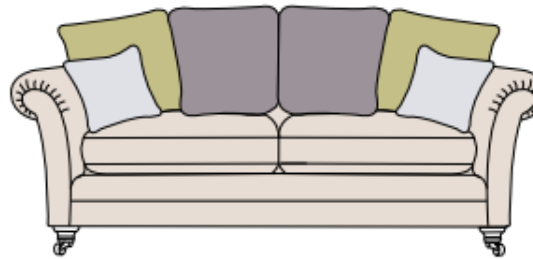

INVERURIE
Andersons

CAVENDISH

Standard back

Grand sofa
H 960mm
W 2270mm
D 1060mm

3 seater sofa
H 960mm
W 2050mm
D 1060mm

2 seater sofa
H 960mm
W 1840mm
D 1060mm

Snuggler
H 960mm
W 1400mm
D 1060mm

Chair
H 990mm
W 1020mm
D 1010mm

Accent chair
H 900mm
W 870mm
D 930mm

Pillow back

**Grand sofa
pillow back**
H 960mm
W 2270mm
D 1070mm

**3 seater sofa
pillow back**
H 960mm
W 2050mm
D 1060mm

**2 seater sofa
pillow back**
H 960mm
W 1840mm
D 1060mm

INVERURIE
Andersons

CAVENDISH

Grand Sofa

- Body and seat cushions
- Three pillow back cushions
- Two pillow back cushions
- Two small scatter cushions

3 seater sofa

- Body and seat cushions
- Two pillow back cushions
- Two pillow back cushions
- Two small scatter cushions