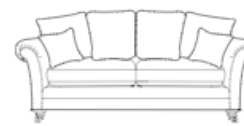

INVERURIE
Andersons

CAVENDISH

Standard back

Grand sofa
H 960mm
W 2270mm
D 1060mm

3 seater sofa
H 960mm
W 2050mm
D 1060mm

2 seater sofa
H 960mm
W 1840mm
D 1060mm

Snuggler
H 960mm
W 1400mm
D 1060mm

Chair
H 990mm
W 1020mm
D 1010mm

Accent chair
H 900mm
W 870mm
D 930mm

Pillow back

**Grand sofa
pillow back**
H 960mm
W 2270mm
D 1070mm

**3 seater sofa
pillow back**
H 960mm
W 2050mm
D 1060mm

**2 seater sofa
pillow back**
H 960mm
W 1840mm
D 1060mm

Square stool
H 380mm
W 840mm
D 840mm

Ottoman
H 400mm
W 1000mm
D 570mm

Storage stool
H 410mm
W 640mm
D 580mm
Supplied on glides

Footstool
H 380mm
W 640mm
D 580mm
Supplied on glides

Arm caps

Arm caps will help protect your furniture from wear and tear and are available as an optional accessory.