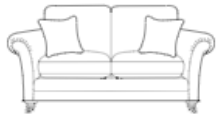

INVERURIE
Andersons

CAVENDISH

Standard back

Grand sofa
H 960mm
W 2270mm
D 1060mm

3 seater sofa
H 960mm
W 2050mm
D 1060mm

2 seater sofa
H 960mm
W 1840mm
D 1060mm

Snuggler
H 960mm
W 1400mm
D 1060mm

Chair
H 990mm
W 1020mm
D 1010mm

Accent chair
H 900mm
W 870mm
D 930mm

Pillow back

**Grand sofa
pillow back**
H 960mm
W 2270mm
D 1070mm

**3 seater sofa
pillow back**
H 960mm
W 2050mm
D 1060mm

**2 seater sofa
pillow back**
H 960mm
W 1840mm
D 1060mm

Square stool
H 380mm
W 840mm
D 840mm

Ottoman
H 400mm
W 1000mm
D 570mm

Storage stool
H 410mm
W 640mm
D 580mm
Supplied on glides

Footstool
H 380mm
W 640mm
D 580mm
Supplied on glides

Arm caps

Arm caps will help protect your furniture from wear and tear and are available as an optional accessory.