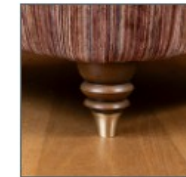

Smokey oak/satin nickel castor leg

Antique/brushed brass castor leg

Accent chair, legged ottoman & square stool only

Smokey oak solid leg with satin nickel cup

Antique solid leg with brushed brass cup