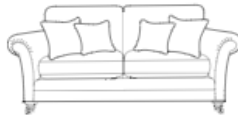

INVERURIE
Andersons

CAVENDISH

Standard back

Grand sofa
H 960mm
W 2270mm
D 1060mm

3 seater sofa
H 960mm
W 2050mm
D 1060mm

2 seater sofa
H 960mm
W 1840mm
D 1060mm

Snuggler
H 960mm
W 1400mm
D 1060mm

Chair
H 990mm
W 1020mm
D 1010mm

Accent chair
H 900mm
W 870mm
D 930mm

Pillow back

**Grand sofa
pillow back**
H 960mm
W 2270mm
D 1070mm

**3 seater sofa
pillow back**
H 960mm
W 2050mm
D 1060mm

**2 seater sofa
pillow back**
H 960mm
W 1840mm
D 1060mm