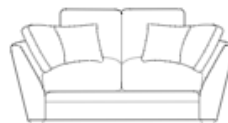

INVERURIE
Andersons

RAFERTY

Pillow back

**Grand sofa
pillow back**
 H 950mm
 W 2270mm
 D 1000mm

**3 seater sofa
pillow back**
 H 950mm
 W 2050mm
 D 1000mm

**2 seater sofa
pillow back**
 H 950mm
 W 1840mm
 D 1000mm

Standard back

Grand sofa
 H 950mm
 W 2270mm
 D 1000mm

3 seater sofa
 H 950mm
 W 2050mm
 D 1000mm

2 seater sofa
 H 950mm
 W 1840mm
 D 1000mm

Snuggler
 H 950mm
 W 1400mm
 D 1000mm

Chair
 H 950mm
 W 980mm
 D 1000mm

3 seater sofa

- Body and seat cushions
- Two pillow back cushions
- Two pillow back cushions
- Two small scatter cushions

2 seater sofa

- Body and seat cushions
- Two pillow back cushions
- One pillow back cushion
- Two small scatter cushions