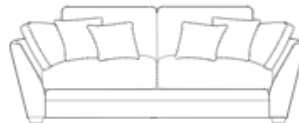

INVERURIE
Andersons

RAFERTY

Pillow back

**Grand sofa
pillow back**
 H 950mm
 W 2270mm
 D 1000mm

**3 seater sofa
pillow back**
 H 950mm
 W 2050mm
 D 1000mm

**2 seater sofa
pillow back**
 H 950mm
 W 1840mm
 D 1000mm

Standard back

Grand sofa
 H 950mm
 W 2270mm
 D 1000mm

3 seater sofa
 H 950mm
 W 2050mm
 D 1000mm

2 seater sofa
 H 950mm
 W 1840mm
 D 1000mm

Snuggler
 H 950mm
 W 1400mm
 D 1000mm

Chair
 H 950mm
 W 980mm
 D 1000mm