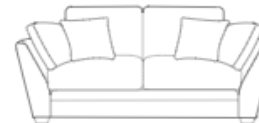

INVERURIE
Andersons

RAFERTY

Pillow back

**Grand sofa
pillow back**
 H 950mm
 W 2270mm
 D 1000mm

**3 seater sofa
pillow back**
 H 950mm
 W 2050mm
 D 1000mm

**2 seater sofa
pillow back**
 H 950mm
 W 1840mm
 D 1000mm

Standard back

Grand sofa
 H 950mm
 W 2270mm
 D 1000mm

3 seater sofa
 H 950mm
 W 2050mm
 D 1000mm

2 seater sofa
 H 950mm
 W 1840mm
 D 1000mm

Snuggler
 H 950mm
 W 1400mm
 D 1000mm

Chair
 H 950mm
 W 980mm
 D 1000mm

3 seater sofa

- Body and seat cushions
- Two pillow back cushions
- Two pillow back cushions
- Two small scatter cushions

2 seater sofa

- Body and seat cushions
- Two pillow back cushions
- One pillow back cushion
- Two small scatter cushions