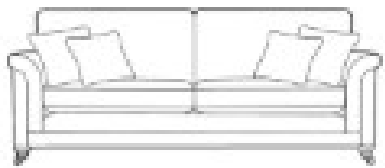

# BRONTE

**Grand sofa**  
H 950mm  
W 2200mm  
D 1050mm

**3 seater sofa**  
H 950mm  
W 2000mm  
D 1050mm

**2 seater sofa**  
H 950mm  
W 1800mm  
D 1050mm

**Snuggler**  
H 950mm  
W 1350mm  
D 1050mm

Choice of feet and leg finishes