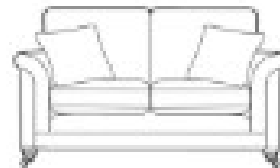

# BRONTE

**Grand sofa**  
H 950mm  
W 2200mm  
D 1050mm

**3 seater sofa**  
H 950mm  
W 2000mm  
D 1050mm

**2 seater sofa**  
H 950mm  
W 1800mm  
D 1050mm

**Snuggler**  
H 950mm  
W 1350mm  
D 1050mm

Choice of feet and leg finishes