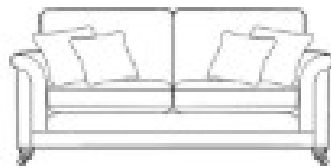

# BRONTE

**Grand sofa**  
H 950mm  
W 2200mm  
D 1050mm

**3 seater sofa**  
H 950mm  
W 2000mm  
D 1050mm

**2 seater sofa**  
H 950mm  
W 1800mm  
D 1050mm

**Snuggler**  
H 950mm  
W 1350mm  
D 1050mm

Choice of feet and leg finishes