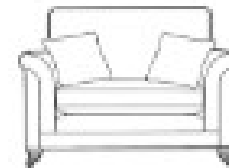

# BRONTE

**Grand sofa**  
H 950mm  
W 2200mm  
D 1050mm

**3 seater sofa**  
H 950mm  
W 2000mm  
D 1050mm

**2 seater sofa**  
H 950mm  
W 1800mm  
D 1050mm

**Snuggler**  
H 950mm  
W 1350mm  
D 1050mm

Choice of feet and leg finishes