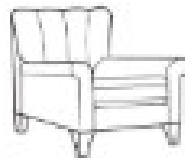

# BRONTE

**Grand sofa**  
H 950mm  
W 2200mm  
D 1050mm

**3 seater sofa**  
H 950mm  
W 2000mm  
D 1050mm

**2 seater sofa**  
H 950mm  
W 1800mm  
D 1050mm

**Snuggler**  
H 950mm  
W 1350mm  
D 1050mm

Choice of feet and leg finishes

Sofas, snuggler, chair, accent chair & ottoman

Smokey oak satin brass castor

Ebony chrome castor

Smokey oak satin nickel castor

**Chair**  
H 1000mm  
W 950mm  
D 950mm

**Accent chair**  
H 940mm  
W 870mm  
D 920mm

**Legged Ottoman**  
H 380mm  
W 990mm  
D 580mm

**Storage stool**  
H 410mm  
W 640mm  
D 580mm

**Footstool**  
H 380mm  
W 640mm  
D 580mm

Smokey oak solid

Ebony solid

Highclere Business Park, Inverurie, Aberdeenshire AB51 5QW