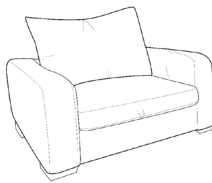

## FOOT FINISHES

Please ensure you specify which foot finish you would like.

Weathered  
Oak

Walnut

Chrome

LARGE CORNER SOFA

| H  | W   | D   | AH | SH | SD | FH |
|----|-----|-----|----|----|----|----|
| 97 | 327 | 327 | 64 | 47 | 72 | 77 |

SMALL CORNER SOFA LHF  
(ALSO AVAILABLE RHF)

| H  | W   | D   | AH | SH | SD | FH |
|----|-----|-----|----|----|----|----|
| 97 | 327 | 246 | 64 | 47 | 72 | 77 |

LARGE SOFA (SPLIT)

| H  | W   | D   | AH | SH | SD | SW  | FH |
|----|-----|-----|----|----|----|-----|----|
| 97 | 260 | 107 | 64 | 47 | 72 | 208 | 77 |

SMALL SOFA

| H  | W   | D   | AH | SH | SD | SW  | FH |
|----|-----|-----|----|----|----|-----|----|
| 97 | 216 | 107 | 64 | 47 | 72 | 164 | 77 |

SNUGGLER

| H  | W   | D   | AH | SH | SD | SW | FH |
|----|-----|-----|----|----|----|----|----|
| 97 | 150 | 107 | 64 | 47 | 72 | 98 | 77 |