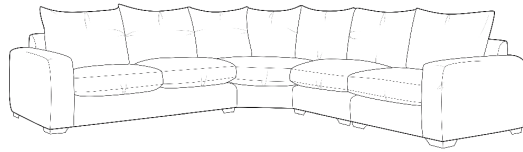

## FOOT FINISHES

Please ensure you specify which foot finish you would like.

Weathered  
Oak

Walnut

Chrome

LARGE CORNER SOFA

| H  | W   | D   | AH | SH | SD | FH |
|----|-----|-----|----|----|----|----|
| 97 | 327 | 327 | 64 | 47 | 72 | 77 |

SMALL CORNER SOFA LHF  
(ALSO AVAILABLE RHF)

| H  | W   | D   | AH | SH | SD | FH |
|----|-----|-----|----|----|----|----|
| 97 | 327 | 246 | 64 | 47 | 72 | 77 |

LARGE SOFA (SPLIT)

| H  | W   | D   | AH | SH | SD | SW  | FH |
|----|-----|-----|----|----|----|-----|----|
| 97 | 260 | 107 | 64 | 47 | 72 | 208 | 77 |

SMALL SOFA

| H  | W   | D   | AH | SH | SD | SW  | FH |
|----|-----|-----|----|----|----|-----|----|
| 97 | 216 | 107 | 64 | 47 | 72 | 164 | 77 |

SNUGGLER

| H  | W   | D   | AH | SH | SD | SW | FH |
|----|-----|-----|----|----|----|----|----|
| 97 | 150 | 107 | 64 | 47 | 72 | 98 | 77 |