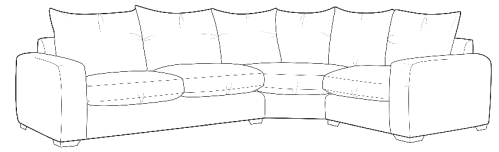

## FOOT FINISHES

Please ensure you specify which foot finish you would like.

Weathered  
Oak

Walnut

Chrome

LARGE CORNER SOFA

| H  | W   | D   | AH | SH | SD | FH |
|----|-----|-----|----|----|----|----|
| 97 | 327 | 327 | 64 | 47 | 72 | 77 |

SMALL CORNER SOFA LHF  
(ALSO AVAILABLE RHF)

| H  | W   | D   | AH | SH | SD | FH |
|----|-----|-----|----|----|----|----|
| 97 | 327 | 246 | 64 | 47 | 72 | 77 |

LARGE SOFA (SPLIT)

| H  | W   | D   | AH | SH | SD | SW  | FH |
|----|-----|-----|----|----|----|-----|----|
| 97 | 260 | 107 | 64 | 47 | 72 | 208 | 77 |

SMALL SOFA

| H  | W   | D   | AH | SH | SD | SW  | FH |
|----|-----|-----|----|----|----|-----|----|
| 97 | 216 | 107 | 64 | 47 | 72 | 164 | 77 |

SNUGGLER

| H  | W   | D   | AH | SH | SD | SW | FH |
|----|-----|-----|----|----|----|----|----|
| 97 | 150 | 107 | 64 | 47 | 72 | 98 | 77 |