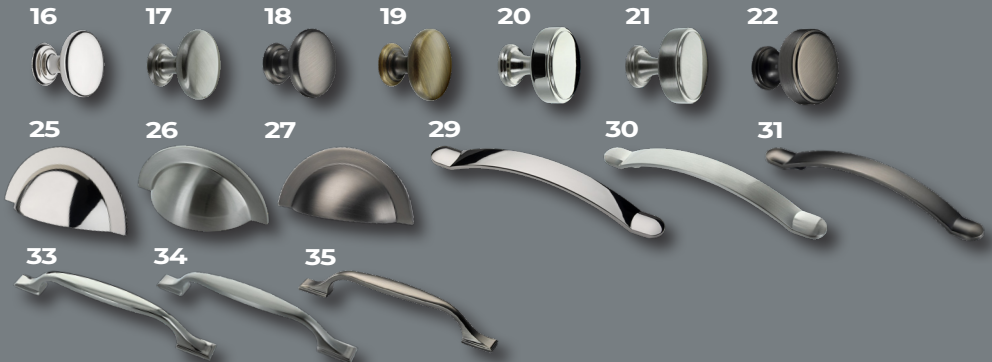

16. Monmouth Knob PN | 17. Monmouth Knob BSN | 18. Monmouth Knob BI |
9. Monmouth Knob AB | 20. Calgary Knob PN | 21. Calgary Knob BSN | 22. Calgary Knob BI |
25. Calgary Cup PN | 26. Calgary Cup BSN | 27. Calgary Cup BI | 29. Monmouth Pull PN |
30. Monmouth Pull BSN | 31. Monmouth Pull BI | 33. Marlborough Pull PN |
34. Marlborough Pull BSN | 35. Marlborough Pull BI

PN = Polished Nickel | BSN = Brushed Satin Nickel | BI = Brushed Iron | AB = American Bronze