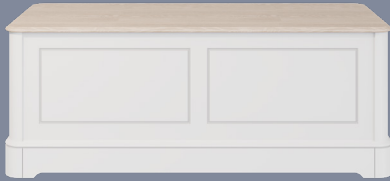

CH600

Blanket Box with Softclose

CH600 - H 45cm x W 124cm x D 51cm