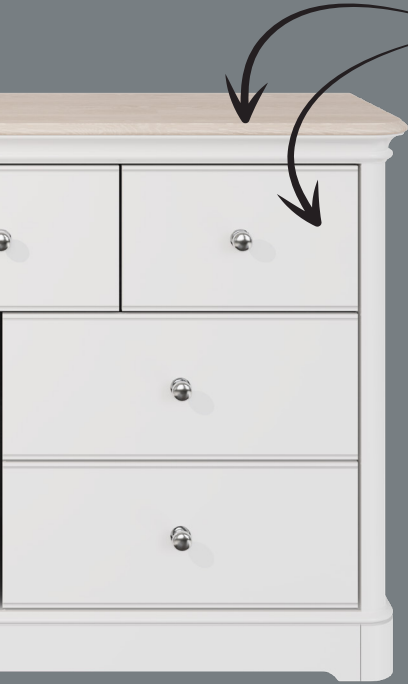

Paint Colour Options

1. Lily White | 2. Coastal Mist | 3. Cotton | 4. Luxury Grey |
5. Moondust Grey | 6. Cloud | 7. Stone | 8. Truffle |
9. Pottery Clay | 10. Burrowdale | 11. Portland | 12. Ruby |
13. Blossom | 14. Meadow | 15. Sage Green | 16. Raven