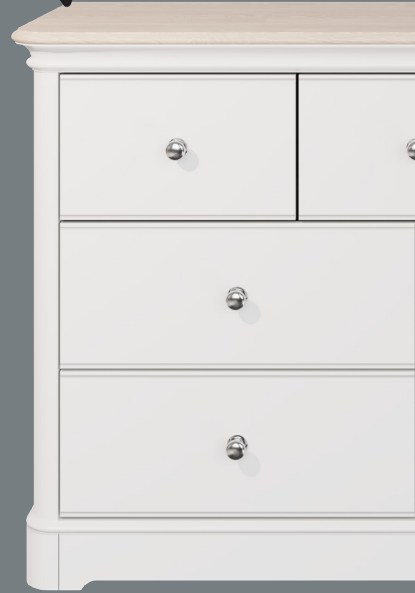

PICK A FINISH FOR YOUR FURNITURE

Oak Finish Options - *All Matt Lacquered*

1. Opaque | 2. Natural | 3. Victorian |
  4. Cottage White | 5. Cromford Grey |
  6. Midnight Sky