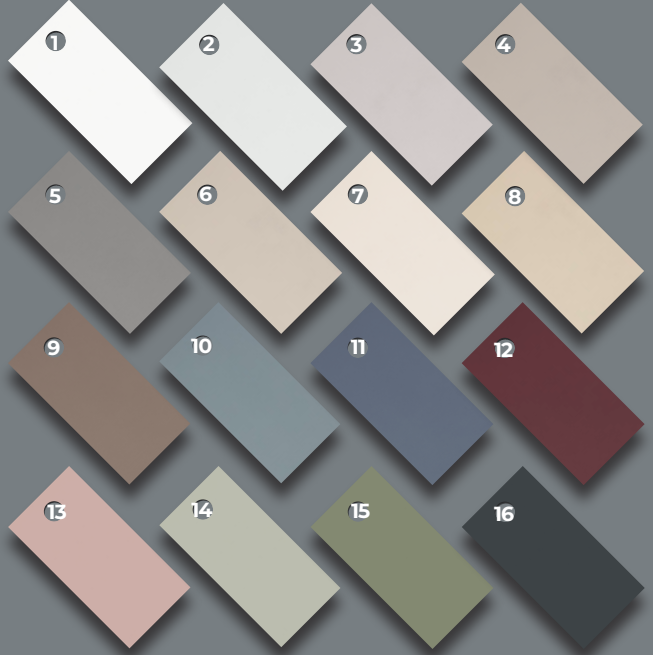

## Fabric Options

1. Amalfi Linen | 2. Lino Natural | 3. Lino Cream | 4. Lino Cloud | 5. Lino Mushroom | 6. Lino Feather | 7. Lino Dove | 8. Lino Duckegg | 9. Lino Grey

10. Lino Linen | 11. Lino Heather | 12. Lino Steel | 13. Lino Indigo | 14. Lino Denim | 15. Trinity Ivory | 16. Trinity Mineral | 17. Trinity Midnight | 18. Lucca Dove

# PICK A FINISH FOR YOUR FURNITURE

## Oak Finish Options - *All Matt Lacquered*

1. Opaque | 2. Natural | 3. Victorian |  
4. Cottage White | 5. Cromford Grey |  
6. Midnight Sky

## Paint Colour Options

1. Lily White | 2. Coastal Mist | 3. Cotton | 4. Luxury Grey |  
 5. Moondust Grey | 6. Cloud | 7. Stone | 8. Truffle |  
 9. Pottery Clay | 10. Burrowdale | 11. Portland | 12. Ruby |  
 13. Blossom | 14. Meadow | 15. Sage Green | 16. Raven