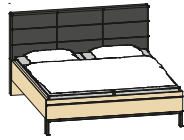

CABRILLO

DOUBLE-BEDS incl. slats

Upholstered headboard Brick in fabric anthracite and footend with anthracite plated base