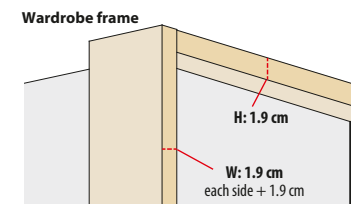

Extension Units	50L	50R	100	
Width in cm	49.5	49.5	99.1	
Code for height 229.4 cm	97149	97249	97099	
Price in £	653,-	653,-	1.055,-	
Wardrobe add ons	Height 206.7 cm		Height 206.7 cm	
	90010	FOC.	90010	FOC.
Cornice, H: 1.9 cm	900498	72,-	900498	72,-
Wardrobe frame, H: 1.9 cm	900494	72,-	900494	72,-
Pencil light for cornice	one pencil 90350	99,-	one pencil 90350	99,-
Spot	one spot 90340	99,-	one spot 90340	99,-

Mirror	50L	50R
Width in cm	49.1	49.1
Code	90687	90787
Price in £	129,-	129,-

Front drawers	100
Width in cm	98.8
Code	91784
Price in £	852,-