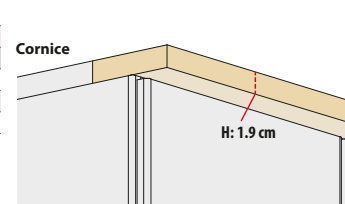

Extension Units	50L	50R	100	
Width in cm	49.5	49.5	99.1	
Code for height 229.4 cm	97149	97249	97099	
Price in £	653,-	653,-	1.055,-	
Wardrobe add ons	Height 206.7 cm		Height 206.7 cm	
	90010	FOC.	90010	FOC.
Cornice, H: 1.9 cm	900498	72,-	900498	72,-
Wardrobe frame, H: 1.9 cm	900494	72,-	900494	72,-
Pencil light for cornice	one pencil 90350	99,-	one pencil 90350	99,-
Spot	one spot 90340	99,-	one spot 90340	99,-

Mirror	50L	50R
Width in cm	49.1	49.1
Code	90687	90787
Price in £	129,-	129,-

Front drawers	100
Width in cm	98.8
Code	91784
Price in £	852,-