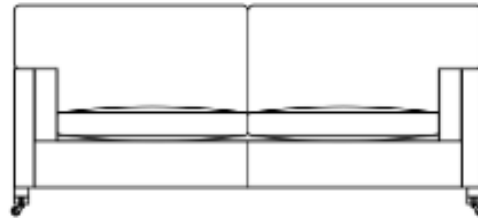

93H x 206W x 99D cms

HOPPER MEDIUM SOFA

93H x 193W x 99D cms

HOPPER CHAIR

93H x 84W x 99D cms

* Although every effort is made to give correct sizes the handmade nature of the product means that there is always a tolerance of +/-