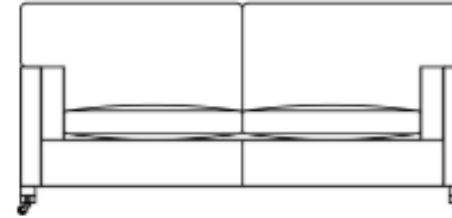

93H x 206W x 99D cms

HOPPER MEDIUM SOFA

93H x 193W x 99D cms

HOPPER CHAIR

93H x 84W x 99D cms

* Although every effort is made to give correct sizes the handmade nature of the product means that there is always a tolerance of +/-