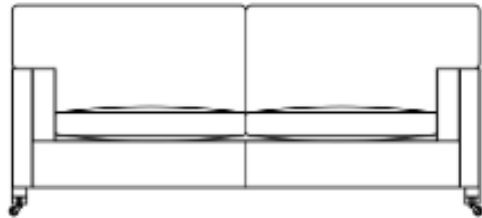

HOPPER GRAND SOFA

93H x 220W x 108D cms