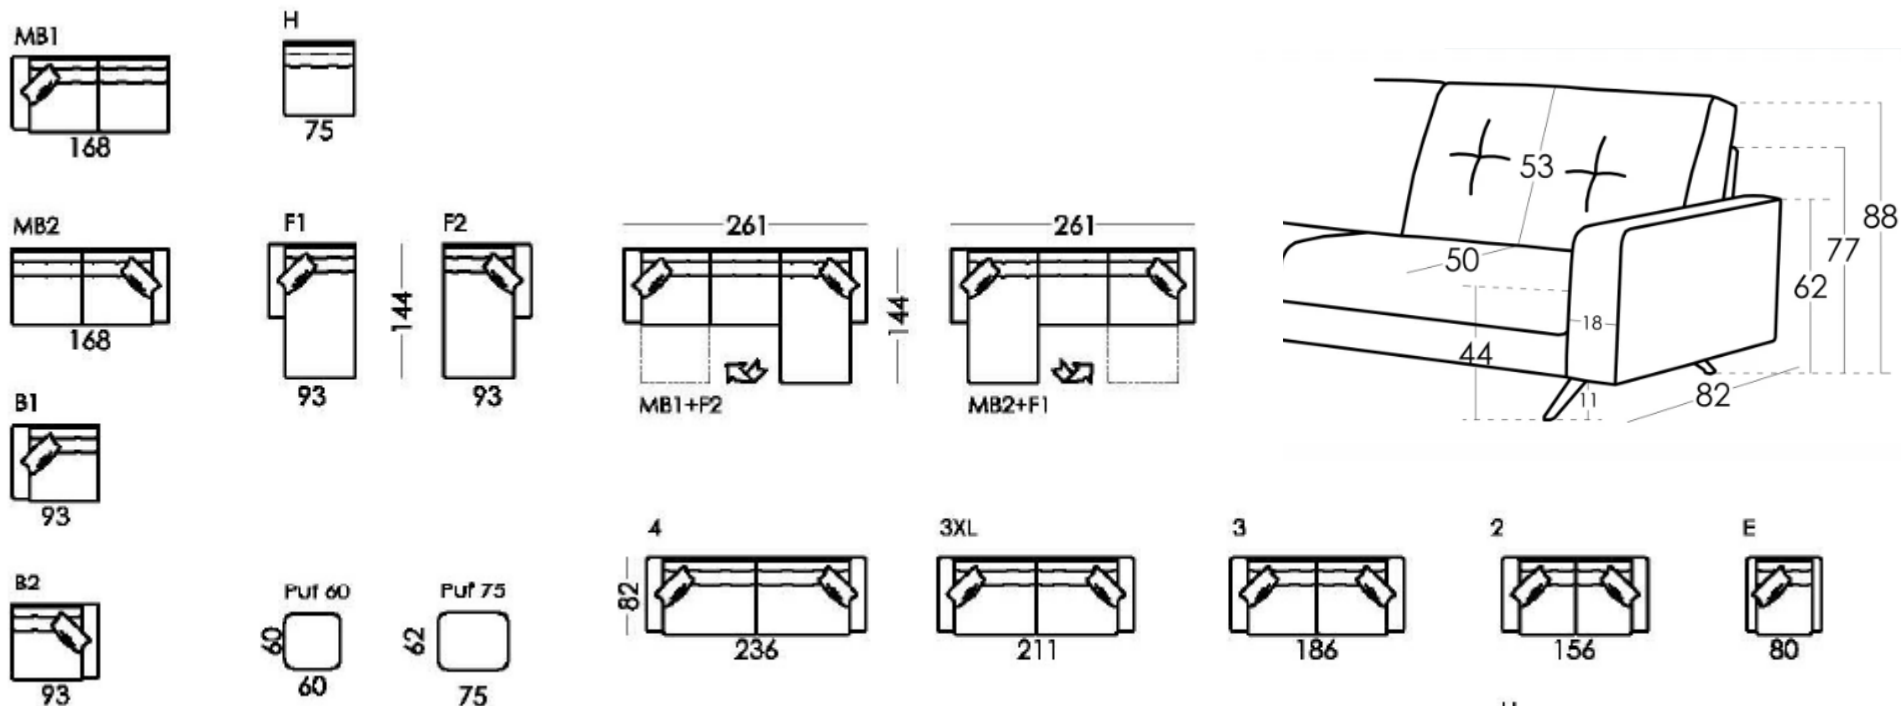

INVERURIE
Andersons

BARI

Leg Options

Standard
Walnut Wood "V10"

Metal

Chrome
Anthracite Grey

Wood "V10"

Natural
Walnut
Wenge