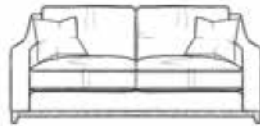

# INVERURIE Andersons GEORGIA

**2 SEATER SOFA**

W1780mm D1020mm H930mm

**3 SEATER SOFA**

W2040mm D1020mm H930mm

**4 SEATER SOFA**

W2500mm D1020mm H930mm

**LOVESEAT**

W1200mm D1020mm H930mm

**CHAISE END SOFA (LEFT)**

W2510mm D1830mm H930mm

**CORNER SOFA**

W2670mm D2670mm H930mm

**CHAISE END SOFA (RIGHT)**

W2510mm D1830mm H930mm

**FOOTSTOOL**