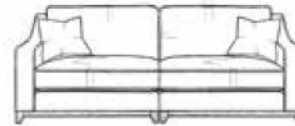

# INVERURIE Andersons GEORGIA

**2 SEATER SOFA**

W1780mm D1020mm H930mm

**3 SEATER SOFA**

W2040mm D1020mm H930mm

**4 SEATER SOFA**

W2500mm D1020mm H930mm

**LOVESEAT**

W1200mm D1020mm H930mm

**CHAISE END SOFA (LEFT)**

W2510mm D1830mm H930mm

**CORNER SOFA**

W2670mm D2670mm H930mm

**CHAISE END SOFA (RIGHT)**

W2510mm D1830mm H930mm

**FOOTSTOOL**