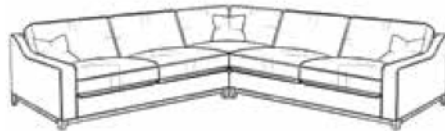

# INVERURIE Andersons GEORGIA

**2 SEATER SOFA**

W1780mm D1020mm H930mm

**3 SEATER SOFA**

W2040mm D1020mm H930mm

**4 SEATER SOFA**

W2500mm D1020mm H930mm

**LOVESEAT**

W1200mm D1020mm H930mm

**CHAISE END SOFA (LEFT)**

W2510mm D1830mm H930mm

**CORNER SOFA**

W2670mm D2670mm H930mm

**CHAISE END SOFA (RIGHT)**

W2510mm D1830mm H930mm

**FOOTSTOOL**