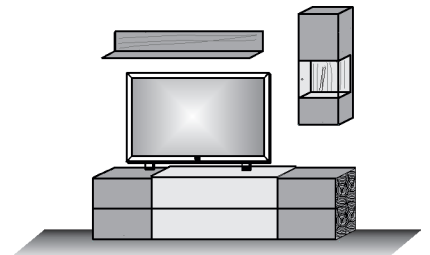

Combi no. 32

Application lacquered white
Combination consisting of:
1 x 3225W 1 x 8213
1 x 1181 1 x 2151