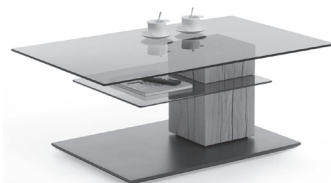

## Coffee tables

Coffee table  
Glass plate parsolbrunze  
End grain timber block with drawer  
Floor plate wood anthracite

**extra: rolls**  
For items:  
1402, 1405  
**1 x 1400 € 0,-**

kind of wood	article no.	Size W/H/D in cm	Price €
oak heartw.Umato	7220W-1402	L 12 W 70 H 45	0,-