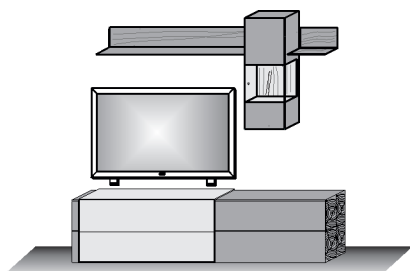

Combi no. 26

Application lacquered white
Combination consisting of:
1 x 3225W   1 x 6033
1 x 8213   1 x 6032
1 x 1181

Size W/H/D in cm	292 / 207 / 49/24
Price €	0,-

Extras	Art. no.	
conc. light display	9641	0,-
conc. light display	9821	0,-
lighting for base	9831	0,-
panel lighting	9732	0,-