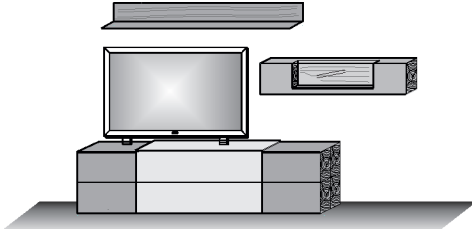

Combi no. 28

Application lacquered white
Combination consisting of:
1 x 3221W 1 x 1181
1 x 2151

Size W/H/D in cm	326 / 187 / 55/24
Price €	0,-

Extras	Art. no.	
conc. light display	9613	0,-
concealed lighting	9633	0,-
panel lighting	9732	0,-

Combi no. 30

Application lacquered white
Combination consisting of:
1 x 3221W 1 x 1151
1 x 6034

Size W/H/D in cm	224 / 187 / 55/24
Price €	0,-

Extras	Art. no.	
conc. light display	9641	0,-
panel lighting	9731	0,-