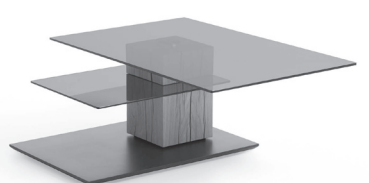

kind of wood	article no.	Size W/H/D in cm	Price €
oak heartw.Umato	7220W-1405	L 110 W 70 H 45	0,-

Due to the design, the LED strips are not interchangeable, as they are firmly attached to carrier profiles such as e.g. aluminum profiles and must be glued. In this way, we guarantee a consistently long service life for our lights. We reserve the right to make technical changes to the model and dimensions! Models protected by law! Due to different designs and functions, the dimensions specified on the order confirmation may vary slightly in individual cases.