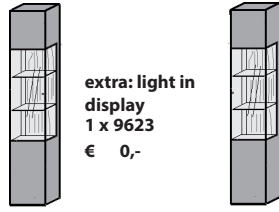

extra: light in display
1 x 9623 € 0,-

Size in cm	W 38 H 207 D 44
Art. no.	0041 le. 0042 ri.
Price €	0,- 0,-

Display cabinet le./ri.
back panel with reef wood
1 glass door
5 glass shelves