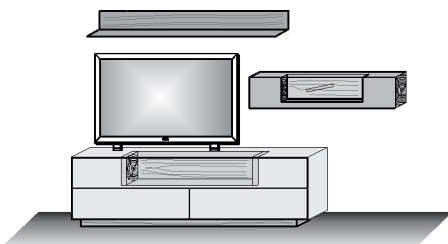

Size W/H/D in cm	328 / 187 / 49/24
Price €	0,-

Extras	Art. no.	
conc. light display	9821	0,-
lighting for base	9831	0,-
conc. light display	9613	0,-
concealed lighting	9633	0,-
panel lighting	9732	0,-

Combi no. 34

Application lacquered white
Combination consisting of:
1 x 2071W 1 x 2191W
1 x 0132

Size W/H/D in cm	305 / 207 / 41/39
Price €	0,-

Extras	Art. no.	
conc. light display	9722	0,-
panel lighting	9815	0,-
concealed lighting	9631	0,-
concealed lighting	9632	0,-