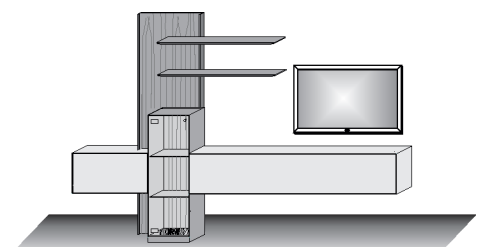

Due to the design, the LED strips are not interchangeable, as they are firmly attached to carrier profiles such as e.g. aluminum profiles and must be glued. In this way, we guarantee a consistently long service life for our lights. We reserve the right to make technical changes to the model and dimensions! Models protected by law! Due to different designs and functions, the dimensions specified on the order confirmation may vary slightly in individual cases.