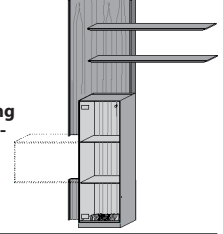

only together with  
2071W or 2191W

extra: conc. lighting  
1 x 9722 € 0,-

extra: panel lighting  
1 x 9815 € 0,-

Size in cm W 125 H 207 D 41

Art. no. 0131

Price € 0,-

**wall panel with standing unit**  
1 panel reef wood  
2 shelves, 112 cm  
1 display unit with glass door and  
backfront with reef wood  
2 glass shelves