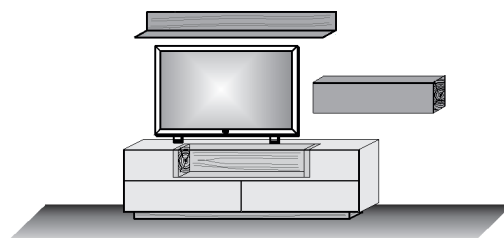

Combi no. 24

Application lacquered white
Combination consisting of:
1 x 3231W   1 x 1151
1 x 6034   1 x 1041

Size W/H/D in cm	227 / 207 / 55/24
Price €	0,-

Extras	Art. no.	
conc. light display	9641	0,-
panel lighting	9731	0,-
panel lighting	9733	0,-