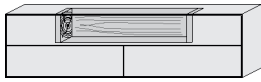

Lowboard
back panel with reef wood
1 flap white with glass insert
2 drawers white
1 mirror shelf
1 cable outlet

Plinth
reef wood
For items:
3225W

Lowboard
1 flap white
1 drawer white
1 wooden door
1 shelf
sides with end grain timber
1 cable outlet

Lowboard
1 wooden door
1 flap white
1 drawer white
1 shelf
sides with end grain timber
1 cable outlet

extra: conc. lighting
1 x 9821 € 0,-