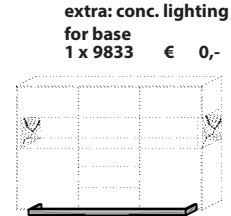

extra: conc. lighting
for base
1 x 9833 € 0,-

Size in cm	W 160 H 6,5 D 40
Art. no.	8163
Price €	0,-

Highboard
back panel with reef wood
2 doors with glass insert
1 mirror shelf
1 fixed wooden shelf
2 wooden shelves