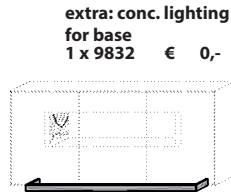

extra: conc. lighting
for base
1 x 9832 € 0,-

Size in cm	W 179 H 6,5 D 40
Art. no.	8183
Price €	0,-

Highboard
back panel with reef wood
3 doors white with glass insert
1 drawer white
1 mirror shelf
2 fixed wooden shelves
2 wooden shelves