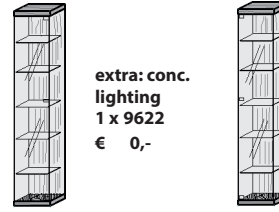

extra: conc. lighting
1 x 9622 € 0,-

Size in cm	W 39 H 207 D 44
Art. no.	0038 le. 0039 ri.
Price €	0,- 0,-

Sideboard
back panel with reef wood
3 doors white with glass insert
1 mirror shelf
1 fixed wooden shelf