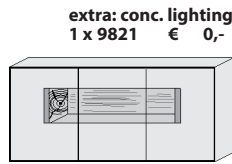

extra: conc. lighting
1 x 9821 € 0,-

Size in cm	W 189 H 88 D 44
Art. no.	4191W
Price €	0,-

Plinth
reef wood
For items:
4191W