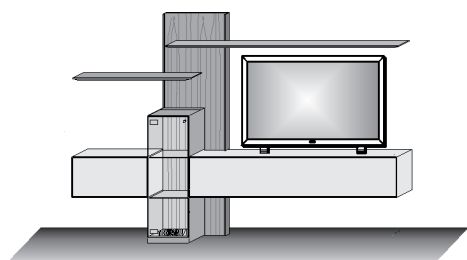

Combi no. 20

Application lacquered white
Combination consisting of:
1 x 2071W   1 x 2191W
1 x 0271

Size W/H/D in cm	305 / 207 / 41/39
Price €	0,-

Extras	Art. no.	
conc. light display	9722	0,-
panel lighting	9815	0,-
concealed lighting	9631	0,-
concealed lighting	9632	0,-

Combi no. 22

Application lacquered white
Combination consisting of:
1 x 3225W   1 x 2121
1 x 8213   1 x 1181

Size W/H/D in cm	299 / 187 / 49/24
Price €	0,-

Extras	Art. no.	
conc. light display	9821	0,-
lighting for base	9831	0,-
concealed lighting	9634	0,-
panel lighting	9732	0,-