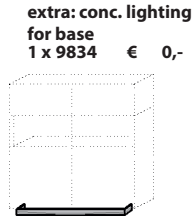

extra: conc. lighting
for base
1 x 9834 € 0,-

Size in cm	W 104 H 6,5 D 40
Art. no.	8103
Price €	0,-