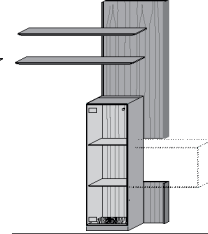

extra: conc. lighting  
1 x 9722 € 0,-

extra: panel lighting  
1 x 9815 € 0,-

only together with  
2071W or 2191W

Size in cm W 266 H 207 D 41

Art. no. 0272

Price € 0,-

**wall panel with standing unit**  
1 panel reef wood  
2 shelves, 112 cm  
1 display unit with glass door and  
backfront with reef wood  
2 glass shelves