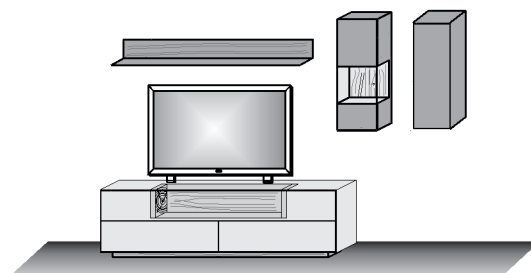

Due to the design, the LED strips are not interchangeable, as they are firmly attached to carrier profiles such as e.g. aluminum profiles and must be glued. In this way, we guarantee a consistently long service life for our lights. We reserve the right to make technical changes to the model and dimensions! Models protected by law! Due to different designs and functions, the dimensions specified on the order confirmation may vary slightly in individual cases.