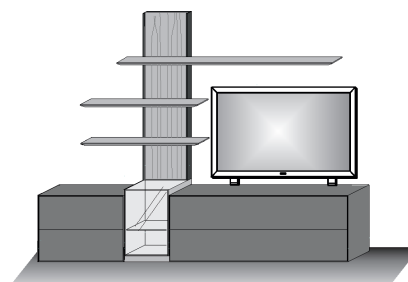

For mirror image swap the small lowboard 3071A to 3072A  
and the wall panel in reverse would be 7232 the other two elements  
remain the same

**Size W/H/D in cm** 267 / 207 / 51

**Price €** 0,-

Extras	Art. no.	
conc. light display	9721	0,-
panel lighting	9813	0,-