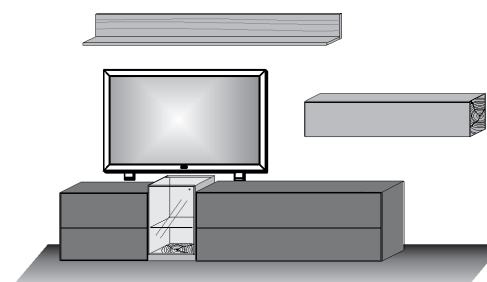

**Combi no. 32**

oak umato, birch anthracite and reef wood

consisting of:

1x 3071A 1x 3151A  
1x 3042 1x 2121  
1x 1181

**Size W/H/D in cm** **299 / 185 / 51**

**Price €** **0,-**

Extras	Art. no.	
conc. light display	<b>9721</b>	<b>0,-</b>
concealed lighting	<b>9634</b>	<b>0,-</b>
panel lighting	<b>9732</b>	<b>0,-</b>