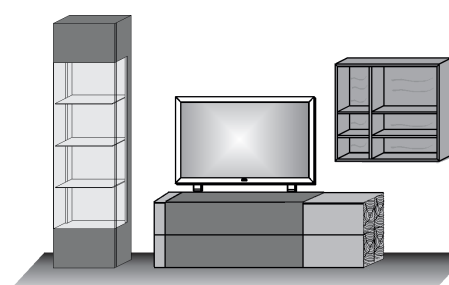

Combi no. 26

oak umato, birch anthracite and reef wood
consisting of:
1x 0051A 1x 3181A
1x 9085

Size W/H/D in cm 299 / 207 / 55

Price € 0,-

Extras	Art. no.	
conc. light display	9611	0,-
shelf light	9659	0,-