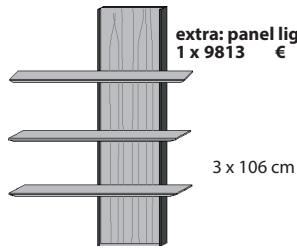

Wall panel
1 panel reef wood
3 fixed wooden shelves
max. 1 kg/10 cm carrying

Size in cm W 106 H 143 D 24

Art. no. **7101**

Price € **0,-**

Wall panel
1 panel reef wood
3 fixed wooden shelves
max. 1 kg/10 cm carrying