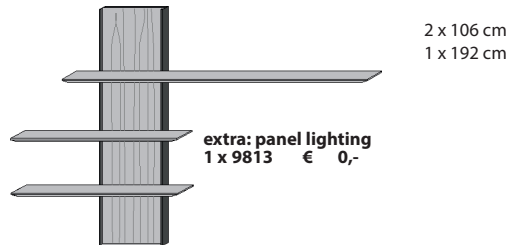

Size in cm W 234 H 143 D 24

Art. no. **7231**

Price € **0,-**

Wall panel
1 panel reef wood
3 fixed wooden shelves
max. 1 kg/10 cm carrying