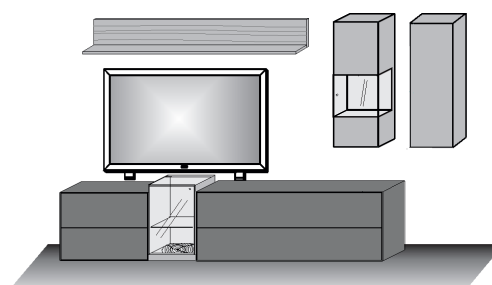

Comb. no. 40

oak umato, birch anthracite and reef wood
consisting of:
1x 3071A 1x 3151A
1x 3042 1x 1151
1x 6034 1x 6032

Size W/H/D in cm **285 / 207 / 51**

Price € **0,-**

Extras	Art. no.	
conc. light display	9721	0,-
conc. light display	9641	0,-
panel lighting	9731	0,-