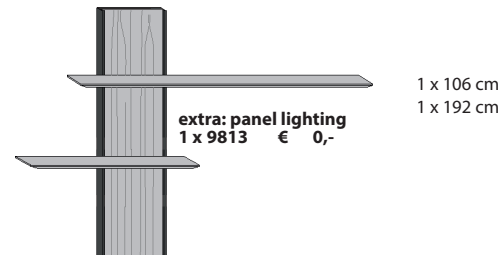

**Wall panel**  
1 panel reef wood  
3 fixed wooden shelves  
max. 1 kg/10 cm carrying

Size in cm W 234 H 143 D 24

Art. no. **7232**

Price € **0,-**

**Wall panel**  
1 panel reef wood  
2 fixed wooden shelves  
max. 1 kg/10 cm carrying