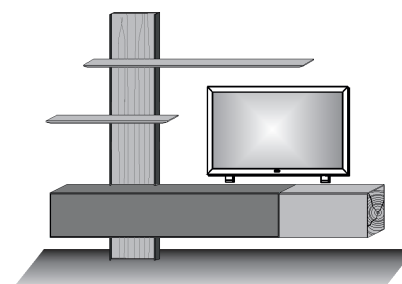

Combi no. 22

oak umato, birch anthracite and reef wood
consisting of:
1x 7233 1x 2191A
1x 2071 1x 1041

Size W/H/D in cm 266 / 212 / 39

Price € 0,-

Extras	Art. no.	
concealed lighting	9631	0,-
concealed lighting	9632	0,-
panel lighting	9813	0,-
panel lighting	9814	0,-