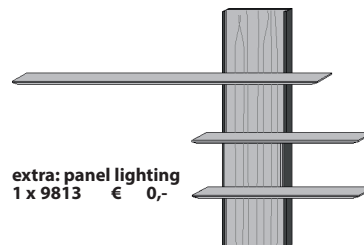

Size in cm W 234 H 143 D 24

Art. no. **7232**

Price € **0,-**

Wall panel
1 panel reef wood
2 fixed wooden shelves
max. 1 kg/10 cm carrying