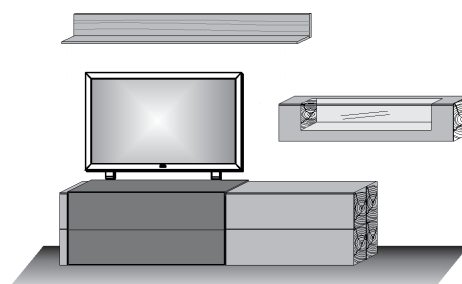

Comb. no. 36

oak umato, birch anthracite and reef wood
consisting of:
1x 1181 1x 3231
1x 2151

Size W/H/D in cm **321 / 185 / 55**

Price € **0,-**

Extras	Art. no.	
panel lighting	9732	0,-
conc. light display	9613	0,-
concealed lighting	9633	0,-