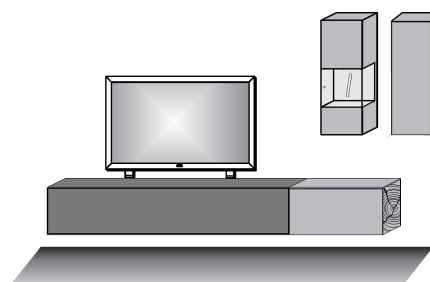

**Combi no. 30**

oak umato, birch anthracite and reef wood

consisting of:

1x 2071 1x 2191A  
1x 6034 1x 6032

**Size W/H/D in cm** **283 / 207 / 39**

**Price €** **0,-**

Extras	Art. no.	
concealed lighting	<b>9632</b>	<b>0,-</b>
concealed lighting	<b>9631</b>	<b>0,-</b>
conc. light display	<b>9641</b>	<b>0,-</b>