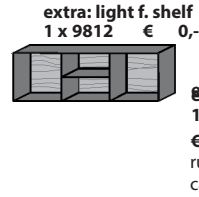

extra: light f. shelf
1 x 9812 € 0,-

extra: accu
1 x 0147
€ 0,-
runtime
ca. 12 h

Wall hanging rack
Metal anthracite
back panel reef beech