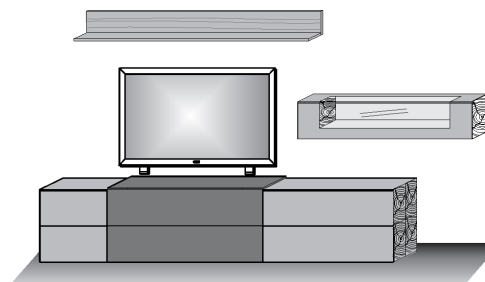

Combi no. 24

oak umato, birch anthracite and reef wood
consisting of:
1x 3271A 1x 2151
1x 1181

Size W/H/D in cm 272 / 185 / 55

Price € 0,-

Extras	Art. no.	
panel lighting	9732	0,-
conc. light display	9613	0,-
concealed lighting	9633	0,-