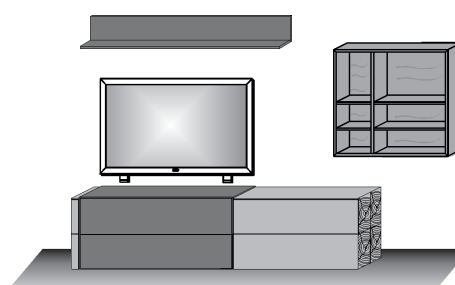

Comb. no. 42

oak umato, birch anthracite and reef wood
consisting of:
1x 1151A 1x 3231A
1x 9085

Size W/H/D in cm **281 / 185 / 55**

Price € **0,-**

Extras	Art. no.	
shelf light	9659	0,-
panel lighting	9711	0,-