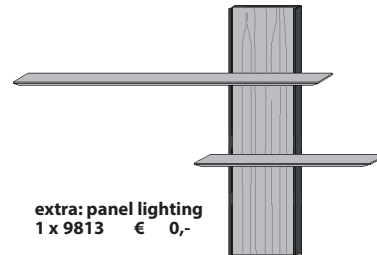

Size in cm W 234 H 214 D 24

Art. no. **7234**

Price € **0,-**

Wall panel
1 back panel reef wood
for wall hanging under a hanging
lowboard

only together with
7101, 7102, 7191, 7192,
7231, 7232, 7233, 7234

extra: panel lighting
1 x 9814 € 0,-

Size in cm W 38 H 30 D 24

Art. no. **1041**

Price € **0,-**

Due to the design, the LED strips are not interchangeable, as they are firmly attached to carrier profiles such as e.g. aluminum profiles and must be glued. In this way, we guarantee a consistently long service life for our lights. We reserve the right to make technical changes to the model and dimensions! Models protected by law! Due to different designs and functions, the dimensions specified on the order confirmation may vary slightly in individual cases.