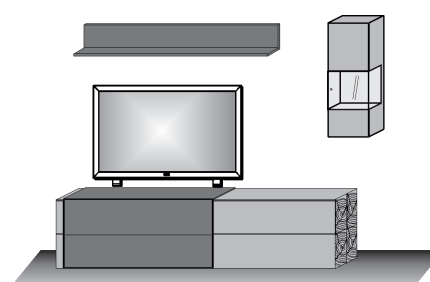

Due to the design, the LED strips are not interchangeable, as they are firmly attached to carrier profiles such as e.g. aluminum profiles and must be glued. In this way, we guarantee a consistently long service life for our lights. We reserve the right to make technical changes to the model and dimensions! Models protected by law! Due to different designs and functions, the dimensions specified on the order confirmation may vary slightly in individual cases.