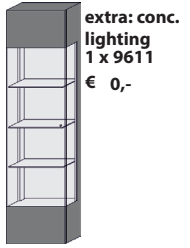

Display cabinet le./ri.
1 wooden-/ glass door
2 fixed wooden shelves
3 glass shelves
1 back panel reef wood

extra: conc. lighting
1 x 9611
€ 0,-

Wall unit le./ ri.
wooden carcass
1 wooden door
2 wooden shelves