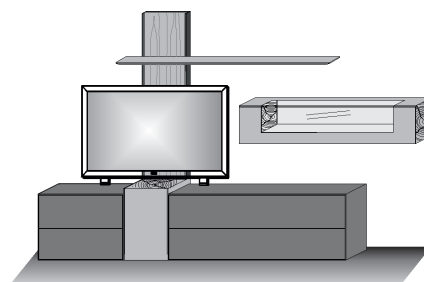

**Combi no. 28**

oak umato, birch anthracite and reef wood

consisting of:

1x 2151 1x 3071A  
1x 3151A 1x 3041  
1x 7191

**Size W/H/D in cm** **332 / 207 / 51**

**Price €** **0,-**

Extras	Art. no.	
conc. light display	<b>9613</b>	<b>0,-</b>
concealed lighting	<b>9633</b>	<b>0,-</b>
panel lighting	<b>9813</b>	<b>0,-</b>