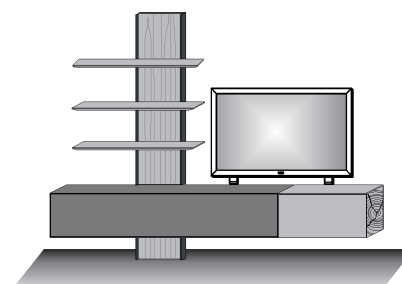

Comb. No. 38

oak umato, birch anthracite and reef wood
consisting of:
1x 2071 1x 2191A
1x 7101 1x 1041

Size W/H/D in cm **266 / 212 / 39**

Price € **0,-**

Extras	Art. no.	
concealed lighting	9631	0,-
concealed lighting	9632	0,-
panel lighting	9813	0,-
panel lighting	9814	0,-