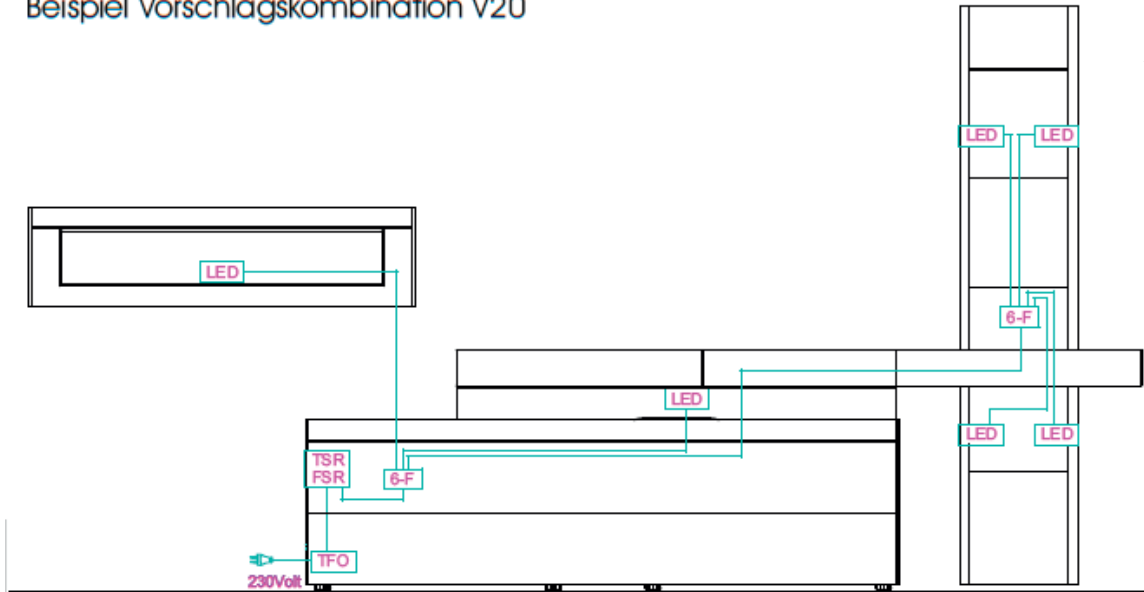

Standard-Verkabelungsschema

Beispiel Vorschlagskombination V20

Assembly manual:

LED LED-Stripe / Spot	TFO Trafo mit Zuleitung	TSR Touchschalter
6-F 6-Fach Stecker	VLG Verlängerungskabel	oder
	FSR Funkschalter (optional)	

Sonderfall
A: Stromzuleitung unter Putz; Trafo muss bauseits an 230V angeschlossen werden
B: Stromleitung unter Putz per Wandschalter bauseitig geschaltet; Trafo muss bauseits an 230 V angeschlossen werden. Touch- oder Funkschalter können entfallen

conc. light display
7,68 Watt
For items:
6045 6046
9045 9046

conc. light display
8,64 Watt
For items:
0063
0064

lighting for cable cover
6,96 Watt
For item:
1143

lighting for cable cover
2,64 Watt
For item:
1063

Size in cm	H 85	H 95	W 150	W 57
Art. no.	9611	9612	9621	9631
Price €	0,-	0,-	0,-	0,-

panel lighting
6,96 Watt
For item:
1158

panel lighting
8,88 Watt
For item:
1198

conc. light display
9,6 Watt
For item:
3213

shelf light
10,56 Watt
For item:
6023

Size in cm	W 150	W 188	W 203	H 115
Art. no.	9711	9712	9811	9812
Price €	0,-	0,-	0,-	0,-

Due to the design, the LED strips are not interchangeable, as they are firmly attached to carrier profiles such as e.g. aluminum profiles and must be glued. In this way, we guarantee a consistently long service life for our lights. We reserve the right to make technical changes to the model and dimensions! Models protected by law! Due to different designs and functions, the dimensions specified on the order confirmation may vary slightly in individual cases.