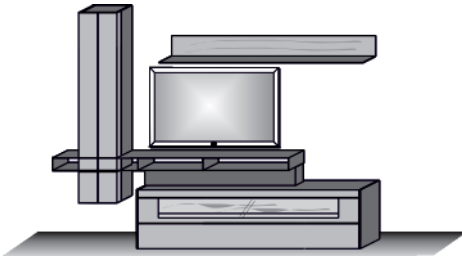

shows Combi no. 22
incl. optional cable cover

Combi no. 22

Combination consisting of:

1 x 3213 1 x 1198
1 x 1240 1 x 9041

Combi no. 22 SV

Combination consisting of:

1 x 3213 1 x 1198
1 x 1240 1 x 9042

Size W/H/D in cm **295 / 206 / 49/23**

V 22	€	VZ	0,-
V 22 SV	€	VZ	0,-

Extras	Art. no.		
conc. light display	9811		0,-
panel lighting	9712		0,-
Cable cover	1143		0,-
lighting for cable cover	9621		0,-

Combi no. 24

Combination consisting of:

1 x 2133 1 x 1240
1 x 3213 1 x 0053

Combi no. 24 SV

Combination consisting of:

1 x 1240 1 x 3213
1 x 0053 1 x 2133

Size W/H/D in cm **393 / 206 / 49/23**

V 24	€	VZ	0,-
V 24 SV	€	VZ	0,-

Extras	Art. no.		
conc. light display	9811		0,-
shelf light	9822		0,-
Cable cover	1143		0,-
lighting for cable cover	9621		0,-