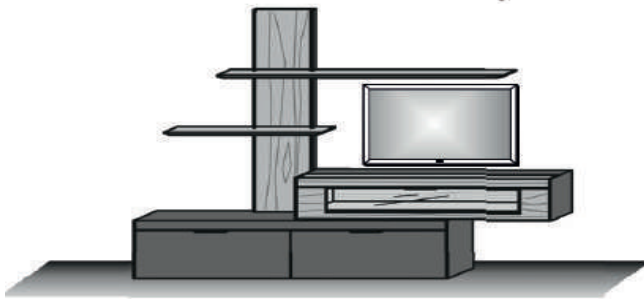

Combi no. 32

Combination consisting of:
1 x 3215 1 x 7161
1 x 2171

Combi no. 32 SV

Combination consisting of:
1 x 3215 1 x 7162
1 x 2171

Size W/H/D in cm		300 / 205 / 49
V 32	€	0,-
V 32 SV	€	0,-

Extras	Art. no.	
panel lighting	9823	0,-
concealed lighting	9624	0,-

shows Combi no. 32

NEW!

shows Combi no. 34

NEW!

Combi no. 34

Combination consisting of:
1 x 3215 1 x 7161
1 x 2172

Combi no. 34 SV

Combination consisting of:
1 x 3215 1 x 7162
1 x 2172

Size W/H/D in cm		300 / 205 / 49
V 34	€	0,-
V 34 SV	€	0,-

Extras	Art. no.	
concealed lighting	9624	0,-
conc. light display	9813	0,-
conc. light display	9814	0,-

Due to the design, the LED strips are not interchangeable, as they are firmly attached to carrier profiles such as e.g. aluminum profiles and must be glued. In this way, we guarantee a consistently long service life for our lights. We reserve the right to make technical changes to the model and dimensions! Models protected by law! Due to different designs and functions, the dimensions specified on the order confirmation may vary slightly in individual cases.