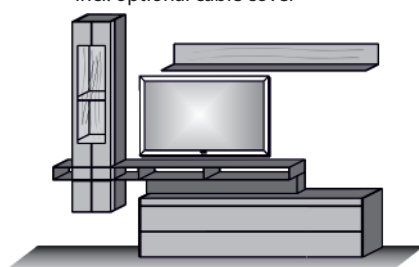

shows Combi no. 26 SV
incl. optional cable cover

Combi no. 26

Combination consisting of:

1 x 9045 1 x 1240
1 x 3214 1 x 1198

Combi no. 26 SV

Combination consisting of:

1 x 3214 1 x 1240
1 x 1198 1 x 9046

Size W/H/D in cm **295 / 206 / 49/23**

V 26	€	VZ	0,-
V 26 SV	€	VZ	0,-

Extras	Art. no.		
conc. light display	9611		0,-
panel lighting	9712		0,-
Cable cover	1143		0,-
lighting for cable cover	9621		0,-

Due to the design, the LED strips are not interchangeable, as they are firmly attached to carrier profiles such as e.g. aluminum profiles and must be glued. In this way, we guarantee a consistently long service life for our lights. We reserve the right to make technical changes to the model and dimensions! Models protected by law! Due to different designs and functions, the dimensions specified on the order confirmation may vary slightly in individual cases.