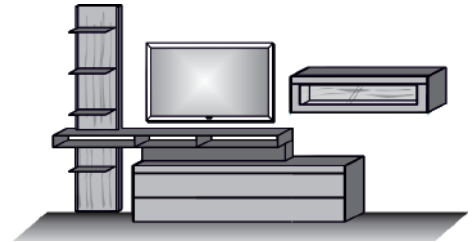

Combi no. 20

Combination consisting of:

1 x 2134 1 x 1240
1 x 3214 1 x 0053

Combi no. 20 SV

Combination consisting of:

1 x 0053 1 x 1240
1 x 3214 1 x 2134

Size W/H/D in cm **393 / 206 / 49/23**

V 20	€	VZ	0,-
V 20 SV	€	VZ	0,-

Extras	Art. no.		
conc. light display	9831		0,-
shelf light	9822		0,-
Cable cover	1143		0,-
lighting for cable cover	9621		0,-

shows Combi no. 20 SV
incl. optional cable cover