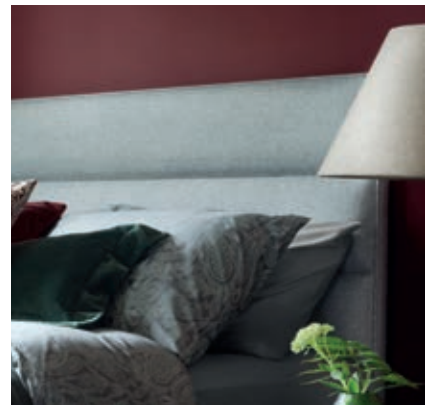

Josephine horizontal lined headboard in Tweed 803 Grey