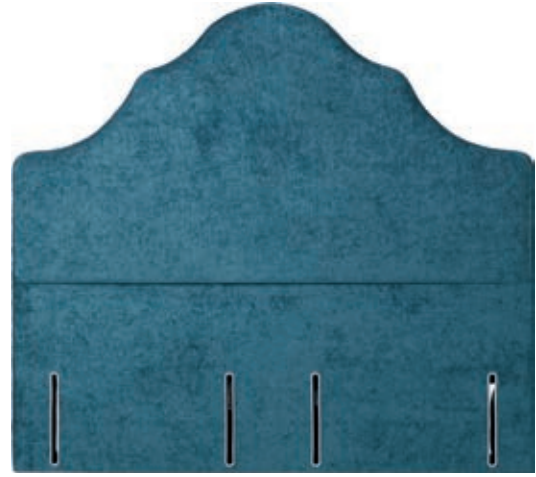

HEADBOARD

TALL / EXTRA WIDE COLLECTION

Victoria

A luxurious euro-slim rectangular, piped headboard with two rows of rectangular segments.

Height: Tall euro-slim (160cm floor-to-top).

Depth: 9cm.

Shown above in euro-slim and Brooklyn 609 Ink upholstered fabric.

Louisa

The bold, sweeping curves of this tall, euro-slim headboard lend a timeless elegance to the bedroom.

Height: Tall euro-slim (160cm floor-to-top).

Depth: 9cm.

Shown above in Sanderson Tessella Teal upholstered fabric.

All of the above headboards are ONLY available in a taller size.

HEADBOARD

COLLECTION

Grace

A deeply-upholstered modern headboard design with three rows of deeply-buttoned squares.

Height: Standard euro-slim (132cm floor-to-top).
Strutted (77cm design height).
Shallow (107cm divan base-to-top).