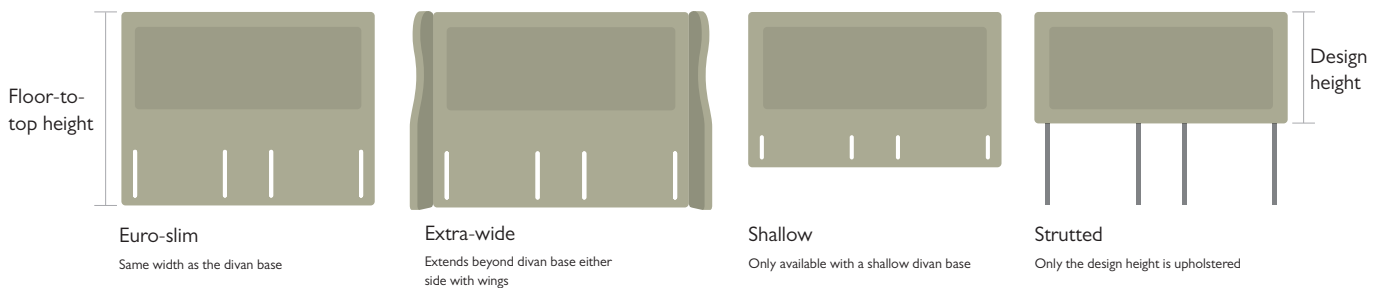

Decide on your headboard style

For a deep divan choose from an elegant euro headboard, upholstered to the floor, available in the same width as the divan (euro-slim) or extra-wide that extends that little bit wider than the bed with wings, or a traditional strutted design, which simply rises from the top of the mattress. Alternatively, those who have opted for a shallow divan base can specify a complementary shallow-style headboard, which creates a floating-like bedstead look.

Headboard sizes

All Hypnos headboards are available in a range of standard size bed widths:

■ Single	w 90cm (3' 0")	■ Kingsize	w 150cm (5' 9")
■ Small double	w 120cm (4' 0")	■ Super king	w 180cm (6' 0")
■ Double	w 135cm (4' 6")	■ Emperor	w 200cm (6' 6")

All of the above headboards are ONLY available in a taller size.

HEADBOARD

COLLECTION

Grace

A deeply-upholstered modern headboard design with three rows of deeply-buttoned squares.

Height: Standard euro-slim (132cm floor-to-top).
Strutted (77cm design height).
Shallow (107cm divan base-to-top).