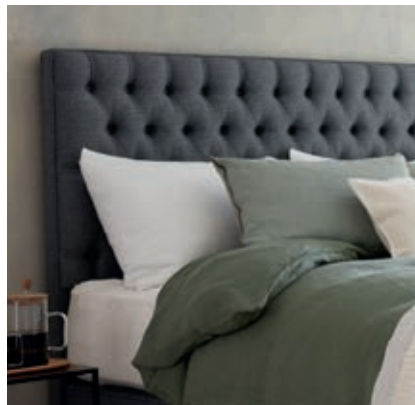

Eleanor buttoned design in Maestro 6007 Carbon