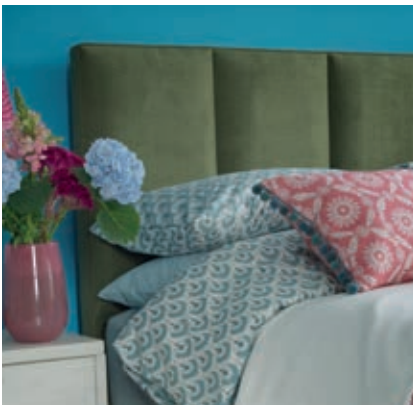

Francesca vertical headboard upholstered in Zenith 501 Palm