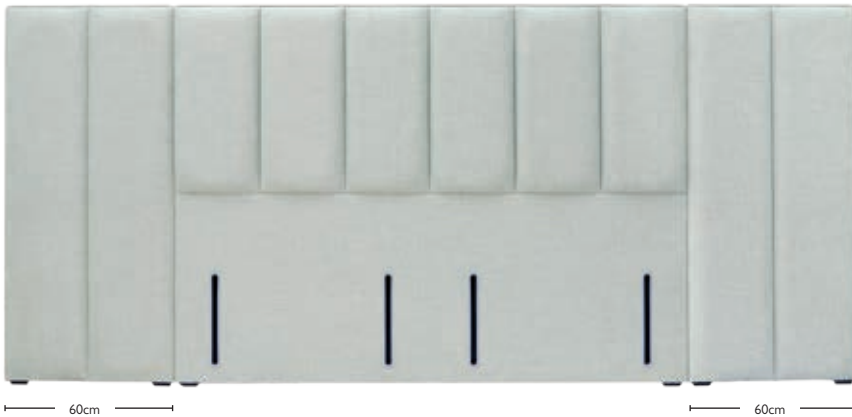

Caroline

A deeply upholstered, extra-wide headboard with vertical panels and hand-piped detail, available as either kingsize or super king. This headboard comes in three parts – the centre panel (in the same width as your chosen divan base), plus two attachable side panels (each 60cm wide), to seamlessly make a bold design statement in your bedroom.

Height: Standard extra-wide, kingsize or super king (132cm floor-to-top).

Depth: 9cm.

Shown above as super king, extra-wide in Brooklyn 505 Mint upholstered fabric.

Kingsize would have five central panels.