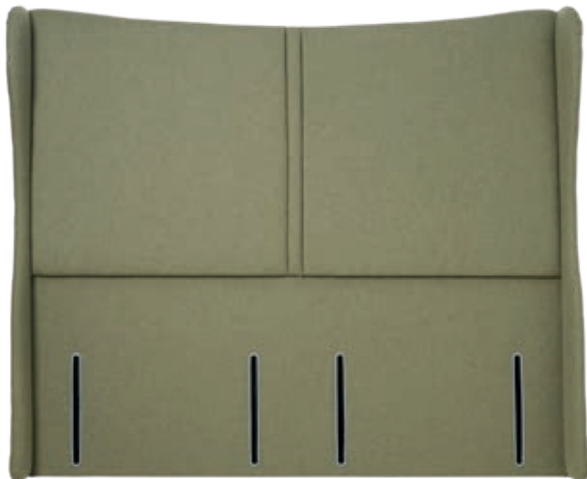

Marie

A striking extra-wide headboard with seven deeply cushioned vertical panels. The side wings wrap around the head of the bed to provide a classical design statement.

Height: Standard extra-wide (132cm floor-to-top).

Depth: Wings 18cm deep.

Shown above in extra-wide and Earth Thistle by Moon upholstered fabric.

Anne

A luxurious extra-wide headboard with six deeply cushioned vertical panels. The piped side wings wrap around the head of the bed to provide a classic design statement.

Height: Standard extra-wide (132cm floor-to-top).

Depth: Wings 31cm deep.

Show above in extra-wide and Earth Oatmeal by Moon upholstered fabric.

Alice

An elegant extra-wide headboard with P shaped wings that wrap around the head of the bed to provide a definitive design statement.