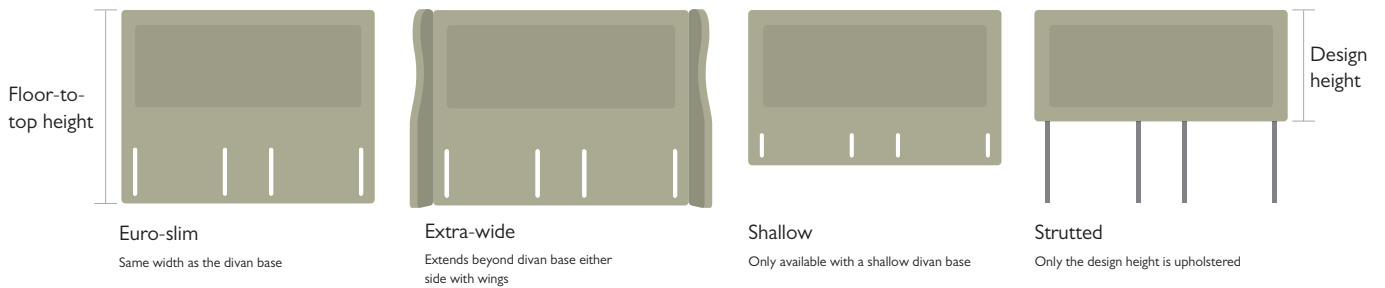

Decide on your headboard style

For a deep divan choose from an elegant euro headboard, upholstered to the floor, available in the same width as the divan (euro-slim) or extra-wide that extends that little bit wider than the bed with wings, or a traditional strutted design, which simply rises from the top of the mattress. Alternatively, those who have opted for a shallow divan base can specify a complementary shallow-style headboard, which creates a floating-like bedstead look.

Headboard sizes

All Hypnos headboards are available in a range of standard size bed widths:

■ Single	w 90cm (3' 0")	■ Kingsize	w 150cm (5' 9")
■ Small double	w 120cm (4' 0")	■ Super king	w 180cm (6' 0")
■ Double	w 135cm (4' 6")	■ Emperor	w 200cm (6' 6")

All of the above headboards are ONLY available in a taller size.

HEADBOARD

COLLECTION

Grace

A deeply-upholstered modern headboard design with three rows of deeply-buttoned squares.

Height: Standard euro-slim (132cm floor-to-top).
Strutted (77cm design height).
Shallow (107cm divan base-to-top).