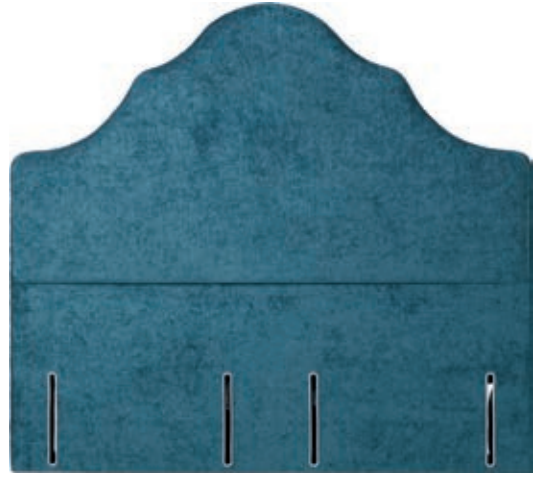

HEADBOARD

TALL / EXTRA WIDE COLLECTION

Victoria

A luxurious euro-slim rectangular, piped headboard with two rows of rectangular segments.

Height: Tall euro-slim (160cm floor-to-top).

Depth: 9cm.

Shown above in euro-slim and Brooklyn 609 Ink upholstered fabric.

Louisa

The bold, sweeping curves of this tall, euro-slim headboard lend a timeless elegance to the bedroom.

Height: Tall euro-slim (160cm floor-to-top).

Depth: 9cm.

Shown above in Sanderson Tessella Teal upholstered fabric.

All of the above headboards are ONLY available in a taller size.

HEADBOARD

COLLECTION

Grace

A deeply-upholstered modern headboard design with three rows of deeply-buttoned squares.

Height: Standard euro-slim (132cm floor-to-top).
Strutted (77cm design height).
Shallow (107cm divan base-to-top).