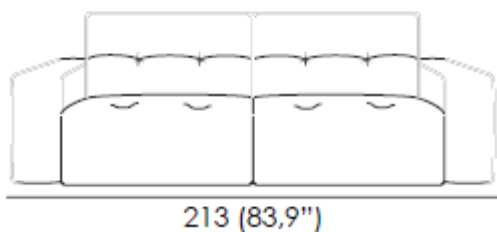

Cod. 09
Sofa