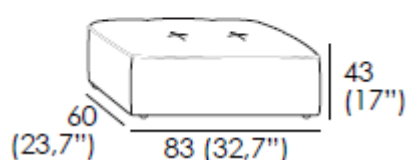

Cod. 110
Big footstool