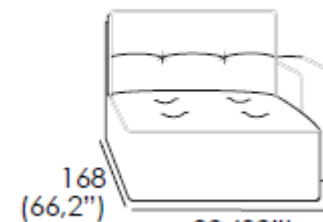

223 (87,8")

**Cod. 09**  
Sofa

193 (76")

**Cod. 05**  
Loveseat

163 (64,2")

**Cod. 103**  
Maxi armchair

134 (52,8")

**Cod. 03**  
Armchair w/ scaled down arms

102 (40,2")

**Cod. 260lhf/262rhf**  
Small armchair 1 arm

82 (32,3")

**Cod. 00lhf/02rhf**  
Armchair 1 arm

97 (38,2")

**Cod. 106lhf/107rhf**  
Maxi armchair 1 arm

112 (44,1")

**Cod. 48lhf/49rhf**  
Chaise longue

99 (39")

Arms approx.  
32cmW

INVERURIE  
**Andersons**

**PUGLIA**

**LARGE ARMS**

**(5431)**

**Cod. 65**  
Maxi sofa

**Cod. 64**  
Large sofa