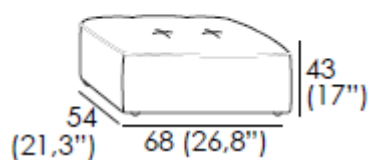

Cod. 99
Maxi rectangular stool