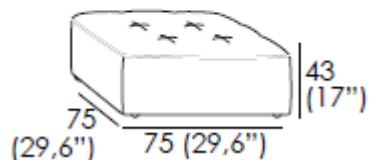

Cod. 14
Rectangular stool