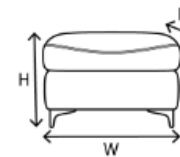

3 Seater Sofa

H 107x W 194 x D 96 CM

2 Seater Sofa

H 107x W 166 x D 96 CM

Armchair

H 107x W 108 x D 96 CM

Footstool

H 47 x W 74.5 x D 59 CM

3 Corner 1 Sofa LHF

H 107 x W 285x D 207 CM

3 Corner chaise sofa LHF

H 107 x W 285x D 247 CM

Armless Unit

H 107 x W 78 x D 96 CM

Curved Corner Unit

H 107 x W 78 x D 96 CM

RHF/LHF End Unit

H 107 x W 78 x D 96 CM

RHF/LHF Chaise Unit

H 107 x W 137 x D 96 CM

Available in fixed,
manual recliner or
power recliner

Highclere Business Park, Inverurie, Aberdeenshire AB51 5QW

T **01467 620360** F 01467 622959 E sales@andersonsofinverurie.co.uk