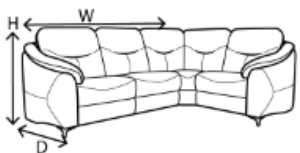

3 Seater Sofa

H 107x W 194 x D 96 CM

2 Seater Sofa

H 107x W 166 x D 96 CM

Armchair

H 107x W 108 x D 96 CM

Footstool

H 47 x W 74.5 x D 59 CM

3 Corner 1 Sofa LHF

H 107 x W 285x D 207 CM

3 Corner chaise sofa LHF

H 107 x W 285x D 247 CM

Armless Unit

H 107 x W 78 x D 96 CM

Curved Corner Unit

H 107 x W 78 x D 96 CM

RHF/LHF End Unit

H 107 x W 78 x D 96 CM

RHF/LHF Chaise Unit

H 107 x W 137 x D 96 CM

Available in fixed,
manual recliner or
power recliner

Highclere Business Park, Inverurie, Aberdeenshire AB51 5QW

T **01467 620360** F 01467 622959 E sales@andersonsofinverurie.co.uk