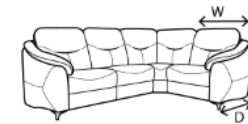

3 Seater Sofa

H 107x W 194 x D 96 CM

2 Seater Sofa

H 107x W 166 x D 96 CM

Armchair

H 107x W 108 x D 96 CM

Footstool

H 47 x W 74.5 x D 59 CM

3 Corner 1 Sofa LHF

H 107 x W 285x D 207 CM

3 Corner chaise sofa LHF

H 107 x W 285x D 247 CM

Armless Unit

H 107 x W 78 x D 96 CM

Curved Corner Unit

H 107 x W 78 x D 96 CM

RHF/LHF End Unit

H 107 x W 78 x D 96 CM

RHF/LHF Chaise Unit

H 107 x W 137 x D 96 CM

Available in fixed,
manual recliner or
power recliner

Highclere Business Park, Inverurie, Aberdeenshire AB51 5QW

T **01467 620360** F 01467 622959 E sales@andersonsofinverurie.co.uk