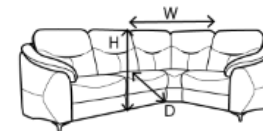

3 Seater Sofa

H 107x W 194 x D 96 CM

2 Seater Sofa

H 107x W 166 x D 96 CM

Armchair

H 107x W 108 x D 96 CM

Footstool

H 47 x W 74.5 x D 59 CM

3 Corner 1 Sofa LHF

H 107 x W 285x D 207 CM

3 Corner chaise sofa LHF

H 107 x W 285x D 247 CM

Armless Unit

H 107 x W 78 x D 96 CM

Curved Corner Unit

H 107 x W 78 x D 96 CM

RHF/LHF End Unit

H 107 x W 78 x D 96 CM

RHF/LHF Chaise Unit

H 107 x W 137 x D 96 CM

Available in fixed,
manual recliner or
power recliner

Highclere Business Park, Inverurie, Aberdeenshire AB51 5QW

T **01467 620360** F 01467 622959 E sales@andersonsofinverurie.co.uk