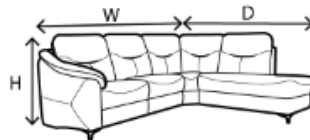

3 Seater Sofa

H 107x W 194 x D 96 CM

2 Seater Sofa

H 107x W 166 x D 96 CM

Armchair

H 107x W 108 x D 96 CM

Footstool

H 47 x W 74.5 x D 59 CM

3 Corner 1 Sofa LHF

H 107 x W 285x D 207 CM

3 Corner chaise sofa LHF

H 107 x W 285x D 247 CM

Armless Unit

H 107 x W 78 x D 96 CM

Curved Corner Unit

H 107 x W 78 x D 96 CM

RHF/LHF End Unit

H 107 x W 78 x D 96 CM

RHF/LHF Chaise Unit

H 107 x W 137 x D 96 CM

Available in fixed,
manual recliner or
power recliner

Highclere Business Park, Inverurie, Aberdeenshire AB51 5QW

T **01467 620360** F 01467 622959 E sales@andersonsofinverurie.co.uk