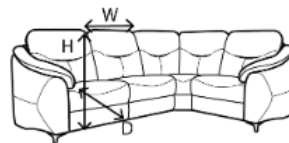

3 Seater Sofa

H 107x W 194 x D 96 CM

2 Seater Sofa

H 107x W 166 x D 96 CM

Armchair

H 107x W 108 x D 96 CM

Footstool

H 47 x W 74.5 x D 59 CM

3 Corner 1 Sofa LHF

H 107 x W 285x D 207 CM

3 Corner chaise sofa LHF

H 107 x W 285x D 247 CM

Armless Unit

H 107 x W 78 x D 96 CM

Curved Corner Unit

H 107 x W 78 x D 96 CM

RHF/LHF End Unit

H 107 x W 78 x D 96 CM

RHF/LHF Chaise Unit

H 107 x W 137 x D 96 CM

Available in fixed,
manual recliner or
power recliner

Highclere Business Park, Inverurie, Aberdeenshire AB51 5QW

T **01467 620360** F 01467 622959 E sales@andersonsofinverurie.co.uk