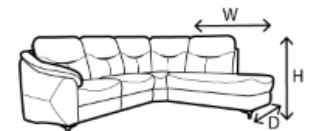

3 Seater Sofa

H 107x W 194 x D 96 CM

2 Seater Sofa

H 107x W 166 x D 96 CM

Armchair

H 107x W 108 x D 96 CM

Footstool

H 47 x W 74.5 x D 59 CM

3 Corner 1 Sofa LHF

H 107 x W 285x D 207 CM

3 Corner chaise sofa LHF

H 107 x W 285x D 247 CM

Armless Unit

H 107 x W 78 x D 96 CM

Curved Corner Unit

H 107 x W 78 x D 96 CM

RHF/LHF End Unit

H 107 x W 78 x D 96 CM

RHF/LHF Chaise Unit

H 107 x W 137 x D 96 CM

Available in fixed,
manual recliner or
power recliner

Highclere Business Park, Inverurie, Aberdeenshire AB51 5QW

T **01467 620360** F 01467 622959 E sales@andersonsofinverurie.co.uk