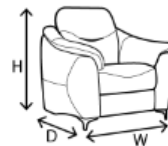

3 Seater Sofa

H 107x W 194 x D 96 CM

2 Seater Sofa

H 107x W 166 x D 96 CM

Armchair

H 107x W 108 x D 96 CM

Footstool

H 47 x W 74.5 x D 59 CM

3 Corner 1 Sofa LHF

H 107 x W 285x D 207 CM

3 Corner chaise sofa LHF

H 107 x W 285x D 247 CM

Armless Unit

H 107 x W 78 x D 96 CM

Curved Corner Unit

H 107 x W 78 x D 96 CM

RHF/LHF End Unit

H 107 x W 78 x D 96 CM

RHF/LHF Chaise Unit

H 107 x W 137 x D 96 CM

Available in fixed,
manual recliner or
power recliner

Highclere Business Park, Inverurie, Aberdeenshire AB51 5QW

T **01467 620360** F 01467 622959 E sales@andersonsofinverurie.co.uk