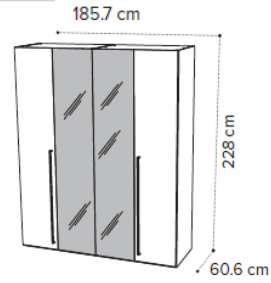

4 door wardrobe

WITH MIRRORS

4 glass door wardrobe

5 door wardrobe

WITH MIRRORS

5 glass doors wardrobe

6 door wardrobe

WITH MIRRORS

6 glass door wardrobe

The Kharma Collection

Highclere Business Park Inverurie
Aberdeenshire AB51 5QW
T 01467 620360 F 01467 622 959

QS-154 cm *Frame and mattress are not included*

SMART bed 154x203

180 cm *Frame and mattress are not included*

SMART bed 180x200

QS-154 cm *Matress not included*

SMART bed with Luna storage 154x203

180 cm *Matress not included*

SMART bed with Luna storage 180x200

QS-154 cm *Alicante 474 col.20
Fire retardant +5% with Scarlet 09*