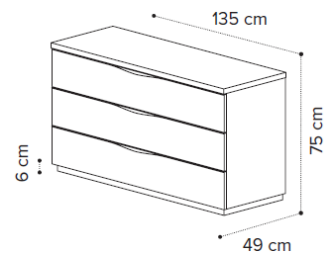

SMART bed 180x200

QS-154 cm *Matress not included*

SMART bed with Luna storage 154x203

180 cm *Matress not included*

SMART bed with Luna storage 180x200

QS-154 cm *Alicante 474 col.20
Fire retardant +5% with Scarlet 09*

180

Orthopedic frame without legs

Mini night table

Maxi night table

5 drawers chest

Single dresser 3 drawers

Double dresser

Toilette