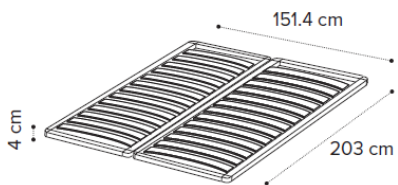

QS-154 DIV *Special frame divisible*

Orthopedic folding frame w/out legs