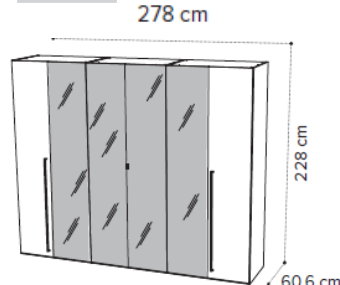

4 door wardrobe

WITH MIRRORS

4 glass door wardrobe

5 door wardrobe

WITH MIRRORS

5 glass doors wardrobe

6 door wardrobe

WITH MIRRORS

6 glass door wardrobe

The Kharma Collection

Highclere Business Park Inverurie
Aberdeenshire AB51 5QW
T 01467 620360 F 01467 622 959

QS-154 cm *Frame and mattress are not included*

SMART bed 154x203

180 cm *Frame and mattress are not included*

SMART bed 180x200

QS-154 cm *Matress not included*

SMART bed with Luna storage 154x203

180 cm *Matress not included*

SMART bed with Luna storage 180x200

QS-154 cm *Alicante 474 col.20
Fire retardant +5% with Scarlet 09*