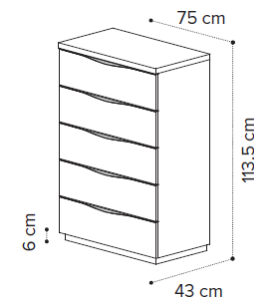

SMART bed 180x200

QS-154 cm *Matress not included*

SMART bed with Luna storage 154x203

180 cm *Matress not included*

SMART bed with Luna storage 180x200

QS-154 cm *Alicante 474 col.20
Fire retardant +5% with Scarlet 09*

180

Orthopedic frame without legs

Mini night table

Maxi night table

5 drawers chest

Single dresser 3 drawers

Double dresser

Toilette