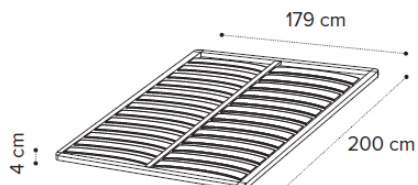

180

Orthopedic frame without legs