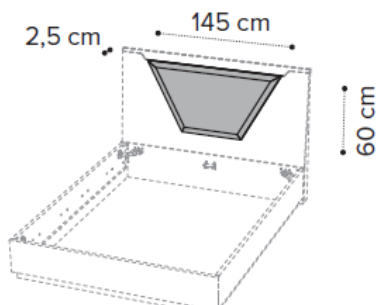

180 cm *Alicante 474 col.20
Fire retardant +5% with Scarlet 09*

Cushion headboard 180 letto SMART