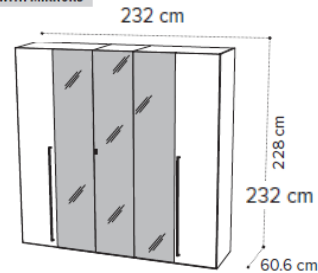

4 door wardrobe

WITH MIRRORS

4 glass door wardrobe

5 door wardrobe

WITH MIRRORS

5 glass doors wardrobe

6 door wardrobe

WITH MIRRORS

6 glass door wardrobe

The Kharma Collection

Highclere Business Park Inverurie
Aberdeenshire AB51 5QW
T 01467 620360 F 01467 622 959

QS-154 cm *Frame and mattress are not included*

SMART bed 154x203

180 cm *Frame and mattress are not included*

SMART bed 180x200

QS-154 cm *Matress not included*

SMART bed with Luna storage 154x203

180 cm *Matress not included*

SMART bed with Luna storage 180x200

QS-154 cm *Alicante 474 col.20
Fire retardant +5% with Scarlet 09*