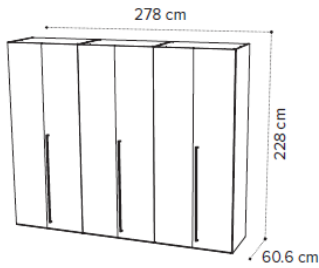

4 door wardrobe

WITH MIRRORS

4 glass door wardrobe

5 door wardrobe

WITH MIRRORS

5 glass doors wardrobe

6 door wardrobe

WITH MIRRORS

6 glass door wardrobe

The Kharma Collection

Highclere Business Park Inverurie
Aberdeenshire AB51 5QW
T 01467 620360 F 01467 622 959

QS-154 cm *Frame and mattress are not included*

SMART bed 154x203

180 cm *Frame and mattress are not included*

SMART bed 180x200

QS-154 cm *Matress not included*

SMART bed with Luna storage 154x203

180 cm *Matress not included*

SMART bed with Luna storage 180x200

QS-154 cm *Alicante 474 col.20
Fire retardant +5% with Scarlet 09*