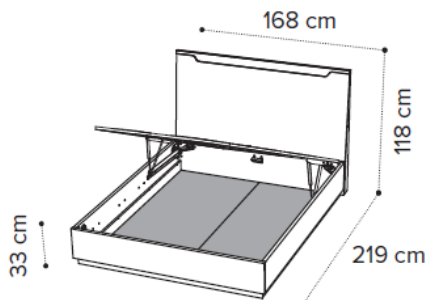

6 glass door wardrobe

The Kharma Collection

Highclere Business Park Inverurie
Aberdeenshire AB51 5QW
T 01467 620360 F 01467 622 959

QS-154 cm *Frame and mattress are not included*

SMART bed 154x203

180 cm *Frame and mattress are not included*

SMART bed 180x200

QS-154 cm *Matress not included*

SMART bed with Luna storage 154x203

180 cm *Matress not included*

SMART bed with Luna storage 180x200

QS-154 cm *Alicante 474 col.20
Fire retardant +5% with Scarlet 09*