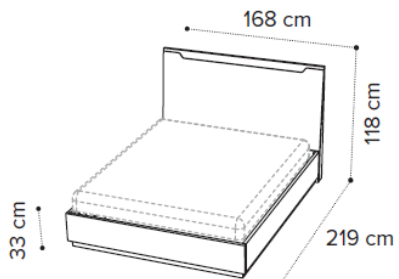

6 glass door wardrobe

The Kharma Collection

Highclere Business Park Inverurie
Aberdeenshire AB51 5QW
T 01467 620360 F 01467 622 959

QS-154 cm *Frame and mattress are not included*

SMART bed 154x203

180 cm *Frame and mattress are not included*

SMART bed 180x200

QS-154 cm *Matress not included*

SMART bed with Luna storage 154x203

180 cm *Matress not included*

SMART bed with Luna storage 180x200

QS-154 cm *Alicante 474 col.20
Fire retardant +5% with Scarlet 09*