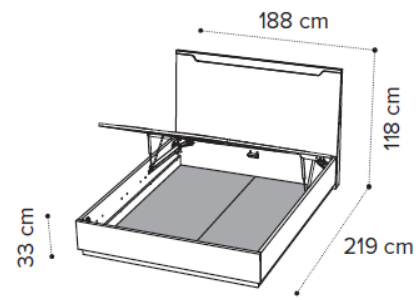

6 glass door wardrobe

The Kharma Collection

Highclere Business Park Inverurie
Aberdeenshire AB51 5QW
T 01467 620360 F 01467 622 959

QS-154 cm *Frame and mattress are not included*

SMART bed 154x203

180 cm *Frame and mattress are not included*

SMART bed 180x200

QS-154 cm *Matress not included*

SMART bed with Luna storage 154x203

180 cm *Matress not included*

SMART bed with Luna storage 180x200

QS-154 cm *Alicante 474 col.20
Fire retardant +5% with Scarlet 09*