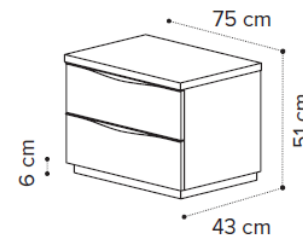

Maxi night table