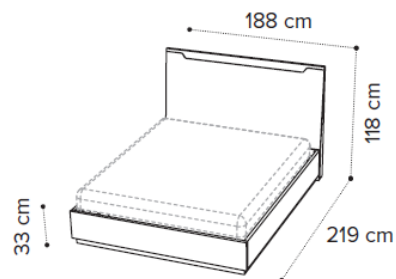

6 glass door wardrobe

The Kharma Collection

Highclere Business Park Inverurie
Aberdeenshire AB51 5QW
T 01467 620360 F 01467 622 959

QS-154 cm *Frame and mattress are not included*

SMART bed 154x203

180 cm *Frame and mattress are not included*

SMART bed 180x200

QS-154 cm *Matress not included*

SMART bed with Luna storage 154x203

180 cm *Matress not included*

SMART bed with Luna storage 180x200

QS-154 cm *Alicante 474 col.20
Fire retardant +5% with Scarlet 09*