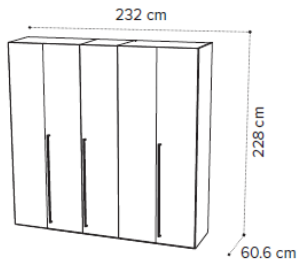

4 door wardrobe

WITH MIRRORS

4 glass door wardrobe

5 door wardrobe

WITH MIRRORS

5 glass doors wardrobe

6 door wardrobe

WITH MIRRORS

6 glass door wardrobe

The Kharma Collection

Highclere Business Park Inverurie
Aberdeenshire AB51 5QW
T 01467 620360 F 01467 622 959

QS-154 cm *Frame and mattress are not included*

SMART bed 154x203

180 cm *Frame and mattress are not included*

SMART bed 180x200

QS-154 cm *Matress not included*

SMART bed with Luna storage 154x203

180 cm *Matress not included*

SMART bed with Luna storage 180x200

QS-154 cm *Alicante 474 col.20
Fire retardant +5% with Scarlet 09*