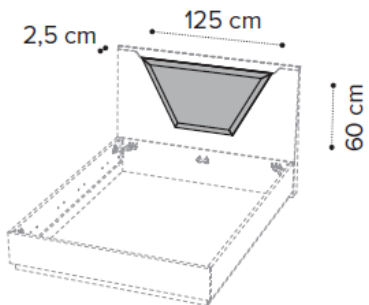

SMART bed 180x200

QS-154 cm *Matress not included*

SMART bed with Luna storage 154x203

180 cm *Matress not included*

SMART bed with Luna storage 180x200

QS-154 cm *Alicante 474 col.20
Fire retardant +5% with Scarlet 09*