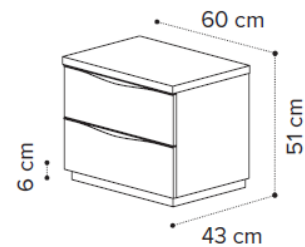

Mini night table