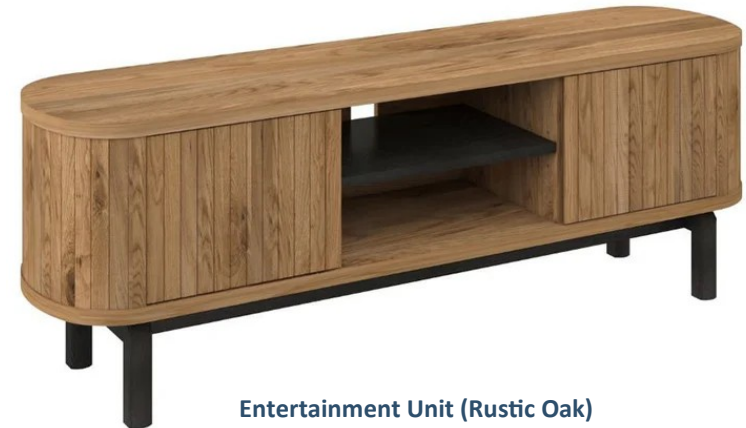

LYRA

Grey Oak Rustic Oak Scandi Oak

INVERURIE Andersons

Display in *Rustic Oak & Peppercorn*. All pieces also available in *Scandi Oak & Grey Oak*

Round Lamp Table with storage
(Scandi Oak)

L 40cm x D 40cm x H 56cm

Round Coffee Table with storage
(Grey Oak)

W 84cm x D 84cm x H 40cm

Oval Coffee Table (Rustic Oak)

L 140cm x D 75cm x H 53cm

Oval Lamp Table (Scandi Oak)

W 65cm x D 35cm x H 56cm

Entertainment Unit (Rustic Oak)

L 148cm x D 39cm x H 53cm

LYRA

Grey Oak Rustic Oak Scandi Oak

INVERURIE Andersons

Display in *Rustic Oak & Peppercorn*. All pieces also available in *Scandi Oak & Grey Oak*

Display Unit (Grey Oak)

shelves + base remain black stained wood

W 104cm x D 39cm x H 200cm

4-Seater Dining Table (Grey Oak)

L 150cm x D 110cm x H 76cm

6-Seater Dining Table (Rustic Oak)

L 200cm x D 110cm x H 76cm

Oval Console Table (Rustic Oak)

L 120cm x D 40cm x H 76cm