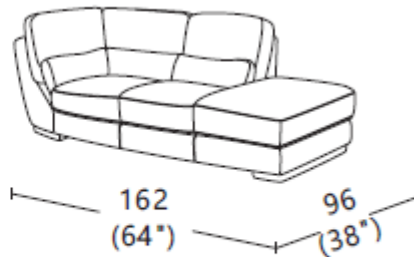

INVERURIE
Andersons

MILFORD

Sectional pieces shown below— standard models overleaf

169
(67")

CBM:1.45m³
2.5PL/R

149
(59")

CBM:1.29m³
2PL/R

108
(43")

Profile

176
(69")

CBM:1.21m³
C

*Corner piece—not
finished on sides*

176
(69")

CBM:1.21m³
CFL/R

*Corner piece—
finished on 1 side*

91
(36")

CBM:0.80m³
1PL/R

162
(64")

96
(38")

CBM:1.17m³
CSAL/R

224
(88")

106
(42")

CBM:2.3m³
CSL/R

62
(24")