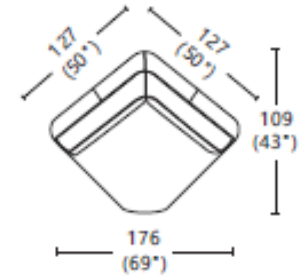

2.5P

187
(74")

CBM:1.58m³

2P

123
(48")

CBM:1.05m³

1P

88
(35")

108
(43")

45(18")

Profile

45(18")

59 79
(23") (31")

CBM:0.25m³

STX

Standard stool (ST)

INVERURIE
Andersons

MILFORD

Sectional pieces shown below— standard models overleaf

169
(67")

CBM:1.45m³
2.5PL/R

149
(59")

CBM:1.29m³
2PL/R

108
(43")

Profile

176
(69")

CBM:1.21m³
C

*Corner piece—not
finished on sides*

176
(69")

CBM:1.21m³
CFL/R

*Corner piece—
finished on 1 side*

91
(36")