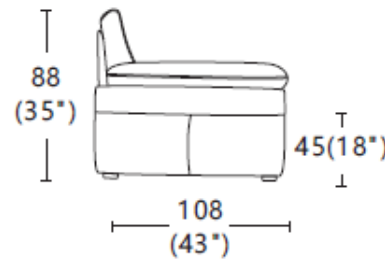

2.5P

187
(74")

CBM:1.58m³

2P

123
(48")

CBM:1.05m³

1P

88
(35")

108
(43")

45(18")

Profile

45(18")

59 79
(23") (31")

CBM:0.25m³

STX

Standard stool (ST)

INVERURIE
Andersons

MILFORD

Sectional pieces shown below— standard models overleaf

169
(67")

CBM:1.45m³
2.5PL/R

149
(59")

CBM:1.29m³
2PL/R

108
(43")

Profile

176
(69")

CBM:1.21m³
C

*Corner piece—not
finished on sides*

176
(69")

CBM:1.21m³
CFL/R

*Corner piece—
finished on 1 side*

91
(36")