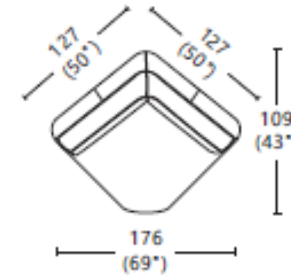

2.5P

187
(74")

CBM:1.58m³

2P

123
(48")

CBM:1.05m³

1P

88
(35")

108
(43")

45(18")

Profile

45(18")

59 79
(23") (31")

CBM:0.25m³

STX

Standard stool (ST)

INVERURIE
Andersons

MILFORD

Sectional pieces shown below— standard models overleaf

169
(67")

CBM:1.45m³
2.5PL/R

149
(59")

CBM:1.29m³
2PL/R

108
(43")

Profile

176
(69")

CBM:1.21m³
C

*Corner piece—not
finished on sides*

176
(69")

CBM:1.21m³
CFL/R

*Corner piece—
finished on 1 side*

91
(36")