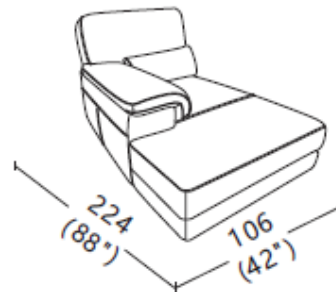

INVERURIE
Andersons

MILFORD

Sectional pieces shown below— standard models overleaf

169
(67")

CBM:1.45m³
2.5PL/R

149
(59")

CBM:1.29m³
2PL/R

108
(43")

Profile

176
(69")

CBM:1.21m³
C

*Corner piece—not
finished on sides*

176
(69")

CBM:1.21m³
CFL/R

*Corner piece—
finished on 1 side*

91
(36")

CBM:0.80m³
1PL/R

162
(64")

96
(38")

CBM:1.17m³
CSAL/R

224
(88")

106
(42")

CBM:2.3m³
CSL/R

62
(24")