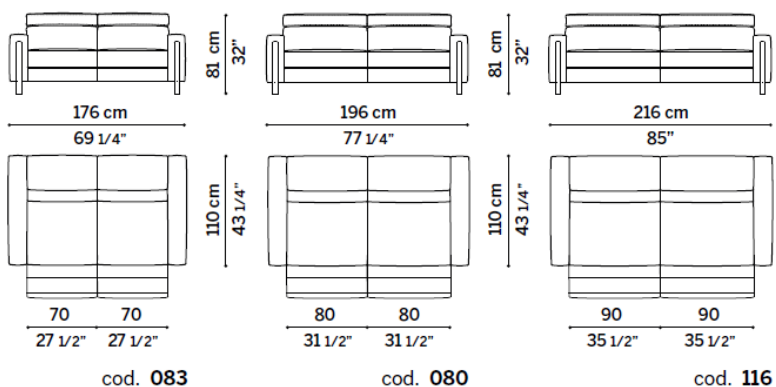

DIVANI RELAX - RECLINER SOFAS