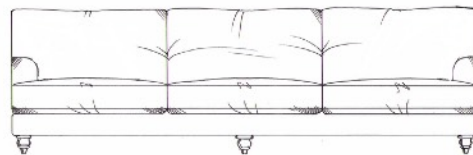

ALL UNITS

- FRAME HEIGHT 78CM
- DEPTH 105CM
- ARM HEIGHT 55CM
- SEAT HEIGHT 47CM
- HEIGHT TO BACK CUSHION 92CM

Chair
width 92cm, height 78cm, depth 105cm

Large sofa
width 210cm, height 78cm, depth 105cm

Love seat
width 130cm, height 78cm, depth 105cm

Grand sofa
width 226cm, height 78cm, depth 105cm

Small sofa
width 160cm, height 78cm, depth 105cm

Super grand sofa
width 251cm, height 78cm, depth 105cm

Medium sofa
width 186cm, height 78cm, depth 105cm

Medium footstool
W: 90cm, H: 35cm, D: 60cm