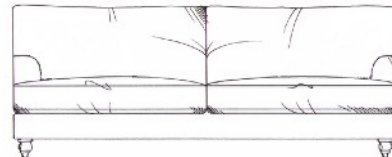

ALL UNITS

- FRAME HEIGHT 78CM
- DEPTH 105CM
- ARM HEIGHT 55CM
- SEAT HEIGHT 47CM
- HEIGHT TO BACK CUSHION 92CM

Chair
width 92cm, height 78cm, depth 105cm

Large sofa
width 210cm, height 78cm, depth 105cm

Love seat
width 130cm, height 78cm, depth 105cm

Grand sofa
width 226cm, height 78cm, depth 105cm

Small sofa
width 160cm, height 78cm, depth 105cm

Super grand sofa
width 251cm, height 78cm, depth 105cm

Medium sofa
width 186cm, height 78cm, depth 105cm

Medium footstool
W: 90cm, H: 35cm, D: 60cm

Large footstool
W: 122cm, H: 35cm, D: 75cm

Maxi footstool
W: 125cm, H: 35cm, D: 105cm