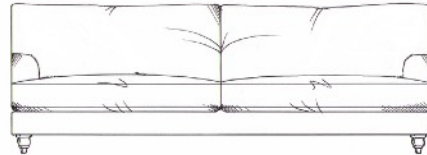

ALL UNITS

- FRAME HEIGHT 78CM
- DEPTH 105CM
- ARM HEIGHT 55CM
- SEAT HEIGHT 47CM
- HEIGHT TO BACK CUSHION 92CM

Chair
width 92cm, height 78cm, depth 105cm

Large sofa
width 210cm, height 78cm, depth 105cm

Love seat
width 130cm, height 78cm, depth 105cm

Grand sofa
width 226cm, height 78cm, depth 105cm

Small sofa
width 160cm, height 78cm, depth 105cm

Super grand sofa
width 251cm, height 78cm, depth 105cm

Medium sofa
width 186cm, height 78cm, depth 105cm

Medium footstool
W: 90cm, H: 35cm, D: 60cm