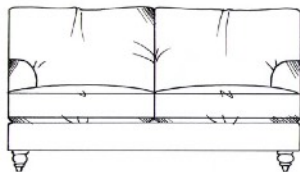

ALL UNITS

- FRAME HEIGHT 78CM
- DEPTH 105CM
- ARM HEIGHT 55CM
- SEAT HEIGHT 47CM
- HEIGHT TO BACK CUSHION 92CM

Chair
width 92cm, height 78cm, depth 105cm

Large sofa
width 210cm, height 78cm, depth 105cm

Love seat
width 130cm, height 78cm, depth 105cm

Grand sofa
width 226cm, height 78cm, depth 105cm

Small sofa
width 160cm, height 78cm, depth 105cm

Super grand sofa
width 251cm, height 78cm, depth 105cm

Medium sofa
width 186cm, height 78cm, depth 105cm

Medium footstool
W: 90cm, H: 35cm, D: 60cm