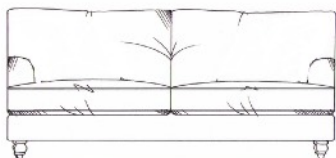

ALL UNITS

- FRAME HEIGHT 78CM
- DEPTH 105CM
- ARM HEIGHT 55CM
- SEAT HEIGHT 47CM
- HEIGHT TO BACK CUSHION 92CM

Chair
width 92cm, height 78cm, depth 105cm

Large sofa
width 210cm, height 78cm, depth 105cm

Love seat
width 130cm, height 78cm, depth 105cm

Grand sofa
width 226cm, height 78cm, depth 105cm

Small sofa
width 160cm, height 78cm, depth 105cm

Super grand sofa
width 251cm, height 78cm, depth 105cm

Medium sofa
width 186cm, height 78cm, depth 105cm

Medium footstool
W: 90cm, H: 35cm, D: 60cm