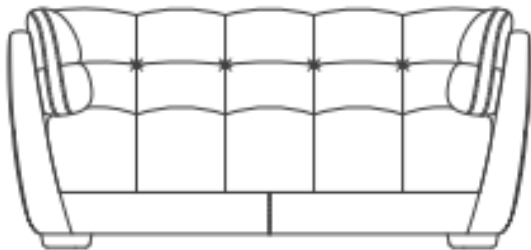

INVERURIE
Andersons

THEO

4 SEATER
W234CM D104CM H80CM

Feet options:

Grey Oak or Antique Walnut

'No Feet' option also available
(30mm gliders)

3 SEATER
W208CM D104CM H80CM

2 SEATER
W175CM D104CM H80CM