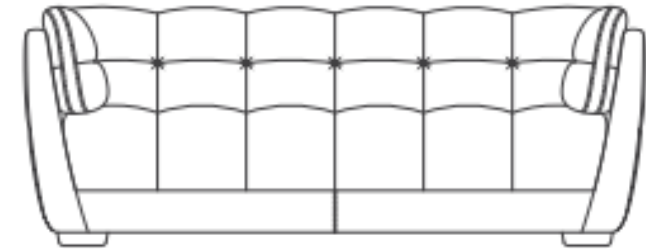

INVERURIE
Andersons

THEO

4 SEATER
W234CM D104CM H80CM

Feet options:

Grey Oak or Antique Walnut

'No Feet' option also available
(30mm gliders)

3 SEATER
W208CM D104CM H80CM

2 SEATER
W175CM D104CM H80CM