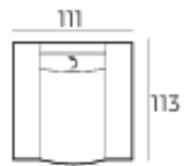

## Modules with armrest (Measurements with BENTO armrest)

### 3. Legs

5 cm

Oiled  
590 With BENTO armrest  
607 With SHARE armrest

Black

White oiled

INVERURIE  
**Andersons**

## Combinations (Measurements with BENTO armrest)

1 seater  
arm 60 arm

1 seater + func-  
tion  
arm 60-F arm\*\*\*

1 seater + double  
function  
arm 60-D arm\*\*\*

1 seater plus  
arm 75 arm

1 seater plus +  
function  
arm 75-F arm\*\*\*