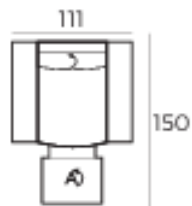

## Modules with armrest (Measurements with BENTO armrest)

### 3. Legs

5 cm

Oiled  
590 With BENTO armrest  
607 With SHARE armrest

Black

White oiled

INVERURIE  
**Andersons**

## Combinations (Measurements with BENTO armrest)

1 seater  
arm 60 arm

1 seater + func-  
tion  
arm 60-F arm\*\*\*

1 seater + double  
function  
arm 60-D arm\*\*\*

1 seater plus  
arm 75 arm

1 seater plus +  
function  
arm 75-F arm\*\*\*