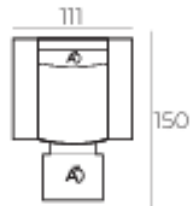

### 3. Legs

5 cm

Oiled  
590 With BENTO armrest  
607 With SHARE armrest

Black

White oiled

INVERURIE  
**Andersons**

## Combinations (Measurements with BENTO armrest)

1 seater  
arm 60 arm

1 seater + func-  
tion  
arm 60-F arm\*\*\*

1 seater + double  
function  
arm 60-D arm\*\*\*

1 seater plus  
arm 75 arm

1 seater plus +  
function  
arm 75-F arm\*\*\*