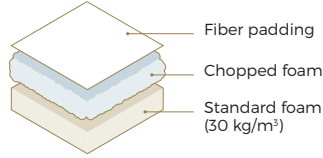

PET BEDS

VILMERS

PET BEDS

IMPORTANT:

Our upholstered furniture is handmade with the highest quality, softest materials therefore measurements can vary by up to +/- 2 cm.
Pet beds with a removable cover.

SHIBA

Comfort

Upholstery

Fabric

Measurements

BICHON

Comfort

Upholstery

Fabric