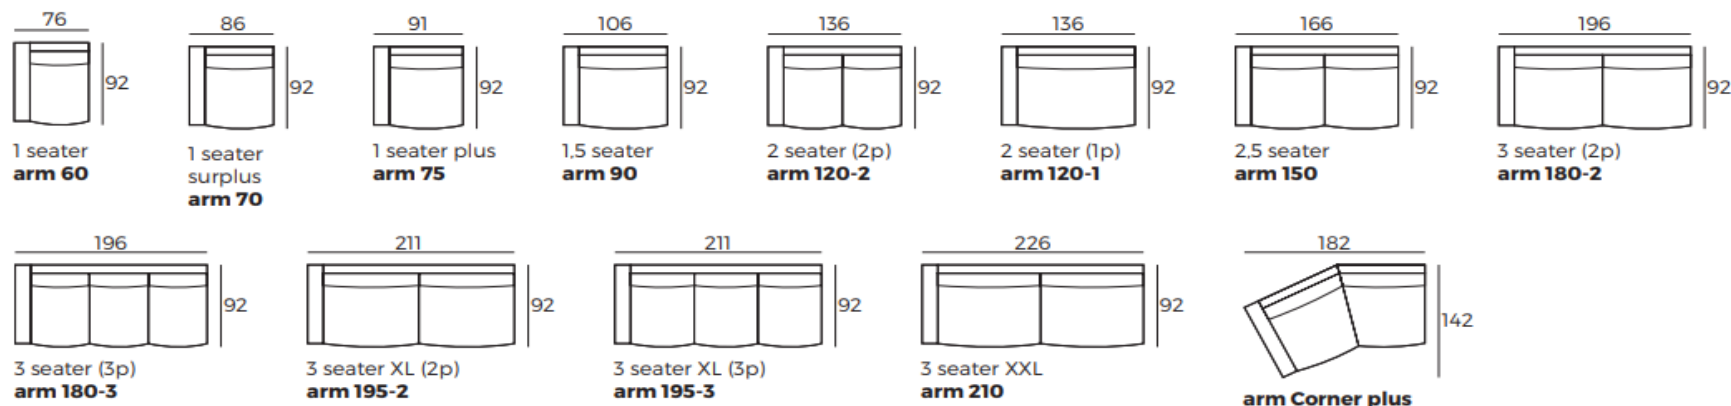

NORDIC

INVERURIE
Andersons

STYLE W9xD90xH53 **SLIM** W9xD90xH53 **FANCY** W11xD90xH53 **LESS** W12xD90xH48 **POLO** W13xD90xH53 **SHARE** W16xD90xH48 **DUO** W20xD90xH53 **EVO** W20xD90xH49 **OMEGA*** W3xD90xH53

*Not suitable for Chaise Longue

Modules (Measurements with SHARE armrest)

Scale 1:100

Modules (Measurements with SHARE armrest)

Scale 1:100

*Evo armrest will be 122 cm for this part

Legs

T 01467 620360 F 01467 622959 E sales@andersonsofinverurie.co.uk

NORDIC

INVERURIE
Andersons

Modules with armrest (Measurements with SHARE armrest)

Combinations (Measurements with SHARE armrest)

Scale 1:100

NORDIC

INVERURIE
Andersons

Combinations (Measurements with SHARE armrest)