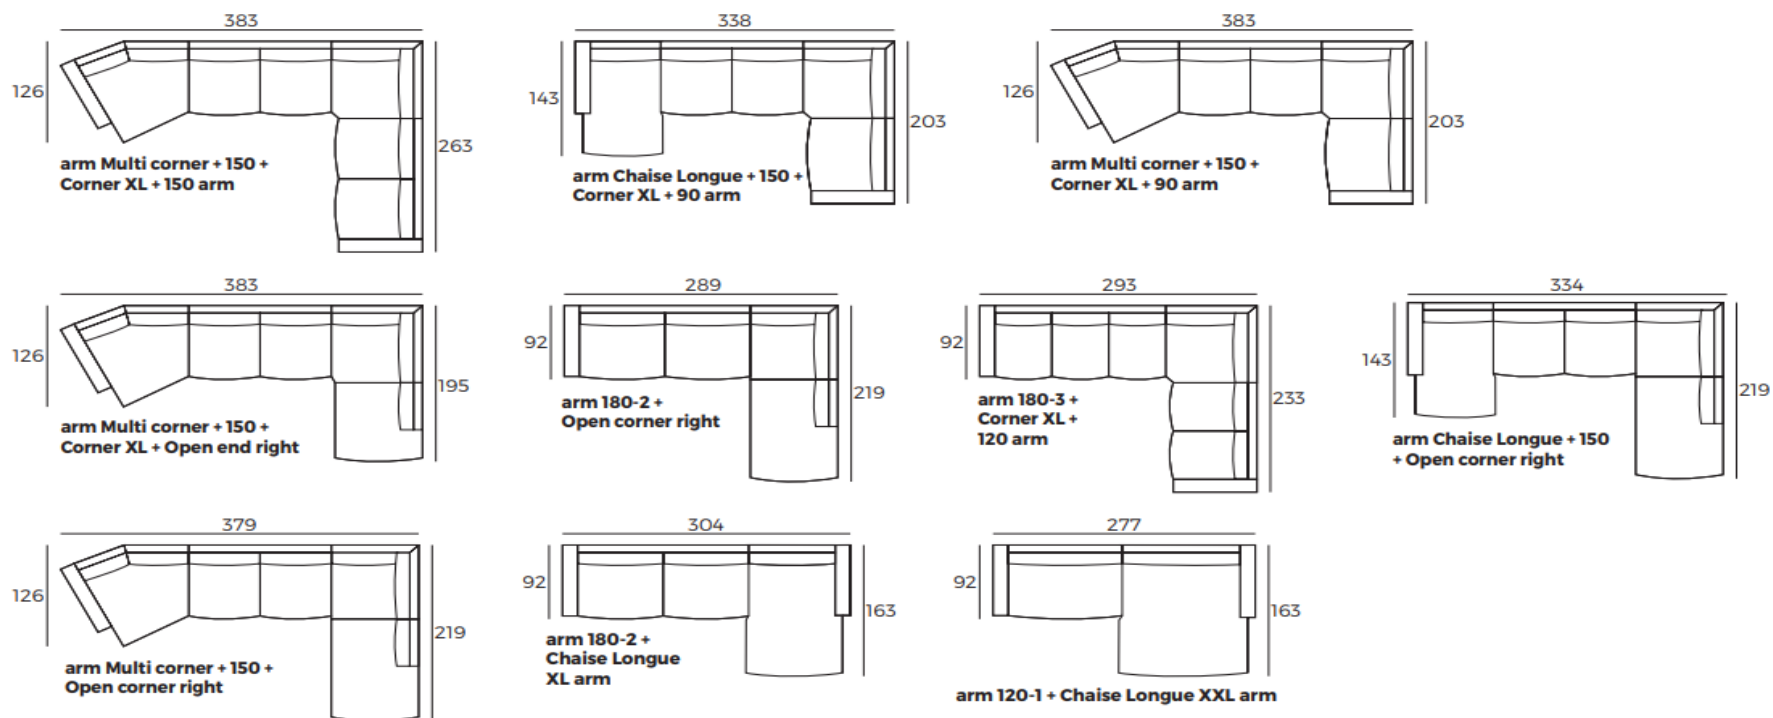

NORDIC

INVERURIE
Andersons

STYLE W9xD90xH53 **SLIM** W9xD90xH53 **FANCY** W11xD90xH53 **LESS** W12xD90xH48 **POLO** W13xD90xH53 **SHARE** W16xD90xH48 **DUO** W20xD90xH53 **EVO** W20xD90xH49 **OMEGA*** W3xD90xH53

*Not suitable for Chaise Longue

Modules (Measurements with SHARE armrest)

Scale 1:100

Modules (Measurements with SHARE armrest)

Scale 1:100

*Evo armrest will be 122 cm for this part

Legs

T 01467 620360 F 01467 622959 E sales@andersonsofinverurie.co.uk

NORDIC

INVERURIE
Andersons

Modules with armrest (Measurements with SHARE armrest)

Combinations (Measurements with SHARE armrest)

Scale 1:100

NORDIC

INVERURIE
Andersons

Combinations (Measurements with SHARE armrest)