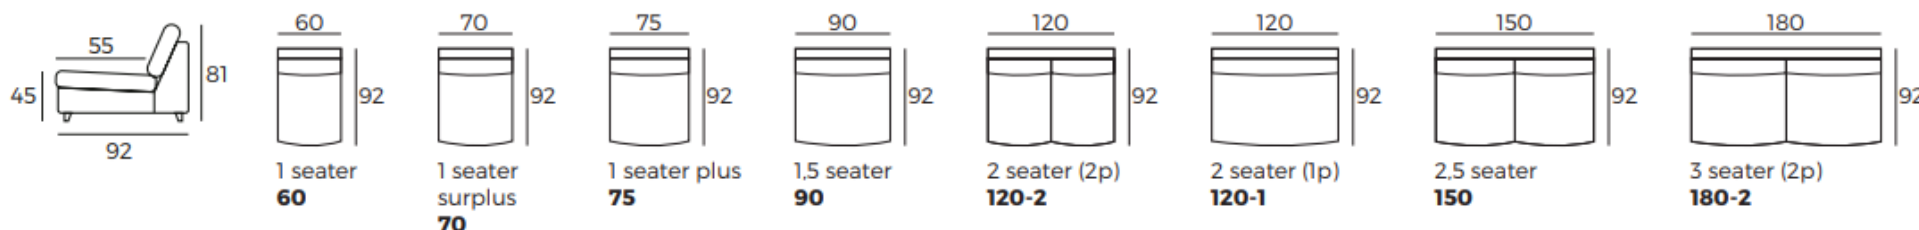

NORDIC

INVERURIE
Andersons

STYLE W9xD90xH53 **SLIM** W9xD90xH53 **FANCY** W11xD90xH53 **LESS** W12xD90xH48 **POLO** W13xD90xH53 **SHARE** W16xD90xH48 **DUO** W20xD90xH53 **EVO** W20xD90xH49 **OMEGA*** W3xD90xH53

*Not suitable for Chaise Longue

Modules (Measurements with SHARE armrest)

Scale 1:100

Modules (Measurements with SHARE armrest)

Scale 1:100

*Evo armrest will be 122 cm for this part

Legs

T 01467 620360 F 01467 622959 E sales@andersonsofinverurie.co.uk

NORDIC

INVERURIE
Andersons

Modules with armrest (Measurements with SHARE armrest)

Combinations (Measurements with SHARE armrest)

Scale 1:100

NORDIC

INVERURIE
Andersons

Combinations (Measurements with SHARE armrest)