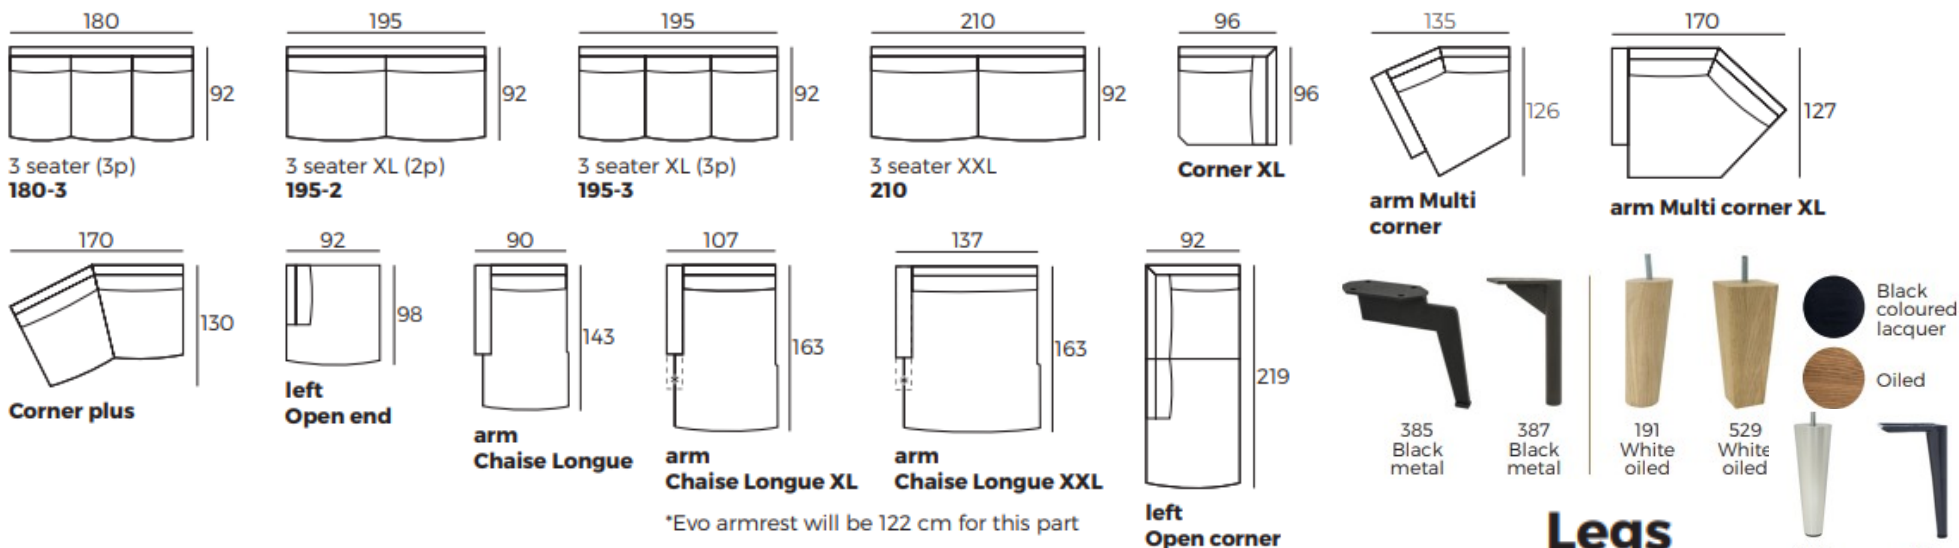

NORDIC

INVERURIE
Andersons

STYLE W9xD90xH53 **SLIM** W9xD90xH53 **FANCY** W11xD90xH53 **LESS** W12xD90xH48 **POLO** W13xD90xH53 **SHARE** W16xD90xH48 **DUO** W20xD90xH53 **EVO** W20xD90xH49 **OMEGA*** W3xD90xH53

*Not suitable for Chaise Longue

Modules (Measurements with SHARE armrest)

Scale 1:100

Modules (Measurements with SHARE armrest)

Scale 1:100

*Evo armrest will be 122 cm for this part

Legs

T 01467 620360 F 01467 622959 E sales@andersonsofinverurie.co.uk

NORDIC

INVERURIE
Andersons

Modules with armrest (Measurements with SHARE armrest)

Combinations (Measurements with SHARE armrest)

Scale 1:100

NORDIC

INVERURIE
Andersons

Combinations (Measurements with SHARE armrest)