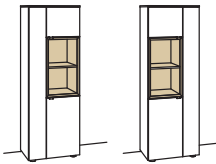

order no.:	H512-....L/R	à
lacquered / wood		
glass door for open space for H512L	H857-5800R	
glass door for open space for H512R	H857-5800L	
surcharge nook for H512L	H867-0000R	
surcharge nook for H512R	H867-0000L	
surcharge nook+glass for H512L	H877-5800R	
surcharge nook+glass for H512R	H877-5800L	
2x set of 1 LED lighting	H901-0001 à	
ambient lighting	H909-0029	
transformer	H915-0000	
underframe	H848-.02	
underframe lighting	H911-0002	

cabinet andiamo home

3 doors
2 wood shelves, adjustable
2 fixed shelves
1 open space with
2 wood shelves, fixed
assembled

W à 60 cm
H 173 cm
D 43 cm