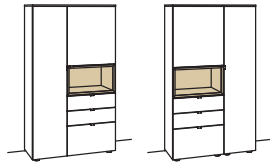

5 GRIDS

H 173 cm

cabinet andiamo home

- 2 doors
- 4 wood shelves, adjustable
- 1 fixed shelf
- 3 full pull out drawers
- 1 open space
- pre-assembled,
- 3 cases

W à 100 cm
H 173 cm
D 43 cm