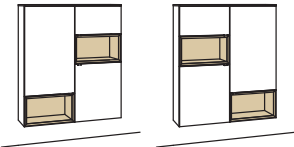

order no.: **H764-....L/R**

à

lacquered / wood	
glass door for open space left	H856-5800L
glass door for open space right	H856-5800R
surcharge open nook left	H866-0000L
surcharge open nook right	H866-0000R
surcharge nook+glass left	H876-5800L
surcharge nook+glass right	H876-5800R
2x set of 1 LED lighting transformer	H901-0001 à H915-0000

Supplementary equipment at a surcharge see pg. 33 - 39:

shelves, wall panels, side panels, glass doors, open nooks, media shelves, LED lighting, transformator und dimmer set ...

care kit 1 for normal oiled finishes:

order-no.: **0000-1427**

care kit 2 for light oiled finishes:

order-no.: **0000-1428**

care kit 3 for oak rustico finishes:

order-no.: **0000-1430**