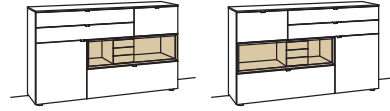

order no.:	H317-....L/R	à
lacquered / wood		
2x set of 1 LED lighting	H901-0001	à
ambient lighting	H909-0019	
transformer	H915-0000	
underframe	H848-.08	
underframe lighting	H911-0008	

sideboard andiamo home

4 doors
4 wood shelves, adjustable
2 full pull out drawers (divided)
2 open spaces
pre-assembled, 3 cases

W 240 cm
H 105 cm
D 43 cm