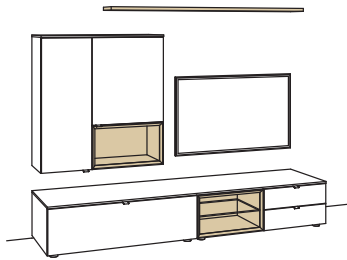

- corner nooks
- glass doors

9. number of the order-no.:

L= pictured wall unit

R= mirrored wall unit

recommendation AH01-....L/R

R = reversed (same price)

W	240 cm
H	185 cm
D	53/33/20 cm

TOTAL PRICE
lacquered / wood