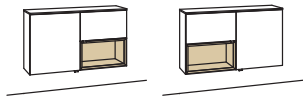

2 GRIDS

H 70 cm

hanging cabinet andiamo home

2 doors
1 wood shelf, adjustable
1 open space
max. load up to 30 kg
assembled

W à 120 cm
H 70 cm
D 33 cm