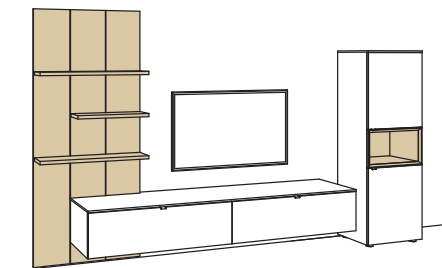

recommendation AH32-....L/R

R = reversed (same price)

W	350 cm
H	207 cm
D	53/43/20/4 cm

TOTAL PRICE	
	lacquered / wood

recommendation consists of:

1x	wall panel andiamo home	H816-..00
1x	surcharge, special size wall panel	9999-9973
2x	wall shelf andiamo home	H806-..00
1x	wall shelf andiamo home	H805-..00
1x	hanging lowboard andiamo home	H095-..00L
1x	cabinet andiamo home	H507-....R

LIGHTING PACKAGE:

complete lighting incl. transformer, extension cord and dimmer	HL32-0000

LIGHTING for single orders

2x	set of 1 LED lighting, wall shelf/cabinet à	H901-0001
2x	set of 2 LED lightings, wall shelf à	H901-0002
1x	ambient lighting, wall panel	H902-0002
1x	ambient lighting, cabinet	H909-0029
2x	transformer à	H915-0000
1x	additional extension cord	H916-0000
1x	transmit dimmer set	0094-0032

supplementary equipment, optional:

1x	glass door for open space for H507R, cabinet	H856-5800R
1x	surcharge nook for H507R, cabinet	H866-0000R
1x	surcharge nook+glass for H507R, cabinet	H876-5800R
1x	underframe, cabinet	H848-..02
1x	underframe lighting, cabinet	H911-0002
1x	cable flap, hanging lowboard	H840-0000

wall panels and wall shelves always in wood finish.