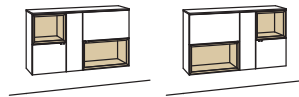

hanging cabinet andiamo home

3 doors
1 fixed shelf
2 open spaces
max. load up to 30 kg
assembled

W à 120 cm
H 70 cm
D 33 cm

Supplementary equipment at a surcharge see pg. 33 - 39:

shelves, wall panels, side panels, glass doors, open nooks, media shelves, LED lighting, transformator und dimmer set ...

order no.:	H725-....L/R	à
lacquered / wood		
glass door for open space H725L	H856-5800R	
glass door for open space H725R	H856-5800L	
surcharge nook for H725L	H866-0000R	
surcharge nook for H725R	H866-0000L	
surcharge nook+glass for H725L	H876-5800R	
surcharge nook+glass for H725R	H876-5800L	
set of 1 LED lighting transformer	H901-0001 H915-0000	

order no.:	H726-....L/R	à
lacquered / wood		
glass door open space le. H726L	H855-5800L	
glass door for open space ri. H726L	H856-5800R	
glass door open space le. H726R	H856-5800L	
glass door for open space ri. H726R	H855-5800R	
surcharge nook left for H726L	H865-0000L	
surcharge nook right for H726L	H866-0000R	
surcharge nook left for H726R	H866-0000L	
surcharge nook right for H726R	H865-0000R	
surcharge nook+glass le. for H726L	H875-5800L	
surcharge nook+glass ri. for H726L	H876-5800R	
surcharge nook+glass le. for H726R	H876-5800L	
surcharge nook+glass ri. for H726R	H875-5800R	
2x set of 1 LED lighting transformer	H901-0001 à H915-0000	

care kit 1 for normal oiled finishes:
order-no.: **0000-1427**

care kit 2 for light oiled finishes:
order-no.: **0000-1428**

care kit 3 for oak rustico finishes:
order-no.: **0000-1430**