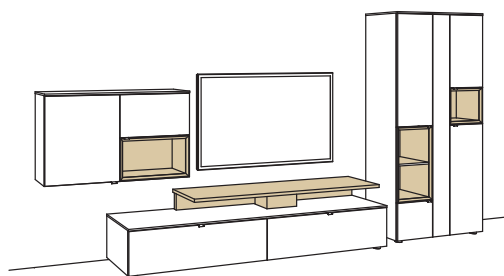

media shelf always in wood finish.

ANDIAMO HOME

recommendation AH15-....L/R

R = reversed (same price)

W	420 cm
H	207 cm
D	53/43/33 cm

TOTAL PRICE
lacquered / wood

recommendation consists of:

1x hanging cabinet andiamo home	H725-...L
1x lowboard andiamo home	H166-..00L
1x hanging media shelf andiamo home	H843-
1x cabinet andiamo home	H619-...L