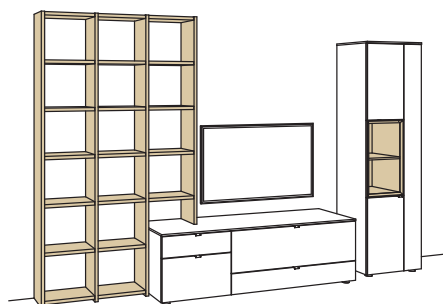

recommendation AH44-....L/R

R = reversed (same price)

W 350 cm
H 226 cm
D 53/43/26 cm

TOTAL PRICE
lacquered / wood

recommendation consists of:

1x	side panel andiamo home, left	H825-..00L
7x	shelving unit shelf andiamo home	H828-..00
1x	side panel andiamo home, centre	H825-..00M
7x	shelving unit shelf andiamo home	H828-..00
1x	side panel andiamo home, centre	H825-..00M
5x	shelving unit shelf andiamo home	H828-..00
1x	side panel andiamo home, right	H824-..00R
1x	surcharge, special size side panel	9999-9974
1x	lowboard andiamo home	H189-..00L
1x	cabinet andiamo home	H613-...R

LIGHTING PACKAGE:

complete lighting incl. transformer, extension cord and dimmer **HL44-0000**

LIGHTING for single orders

5x	set of 1 LED lighting, shelving unit shelf/cabinet à	H901-0001
1x	ambient lighting, lowboard	H909-0009
1x	ambient lighting, cabinet	H909-0034
2x	transformer à	H915-0000
1x	Extras extension cord	H916-0000
1x	transmit dimmer set	0094-0032

supplementary equipment, optional:

1x	glass door for open space for H613R, cabinet	H857-5800L
1x	surcharge nook for H613R, cabinet	H867-0000L
1x	surcharge nook+glass for H613R, cabinet	H877-5800L
1x	underframe, cabinet	H848-..02
1x	underframe lighting, cabinet	H911-0002
1x	cable flap, lowboard	H840-0000

side panels and shelving unit shelves always in wood finish.