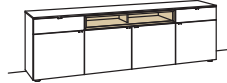

order no.: **H219-....**

lacquered / wood		
2x set of 1 LED lighting	H901-0001	à
ambient lighting	H909-0015	
transformer	H915-0000	
underframe	H848-.11	
underframe lighting	H911-0011	

sideboard andiamo home

1-tuürig
1 wood shelf, adjustable
4 full pull out drawers
(large drawers divided)
1 open space
pre-assembled, 3 cases

W à 240 cm
H 71 cm
D 43 cm