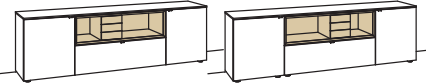

order no.: **H221-....L/R**

lacquered / wood		à
2x set of 1 LED lighting	H901-0001	à
ambient lighting	H909-0015	
transformer	H915-0000	
underframe	H848-.11	
underframe lighting	H911-0011	

sideboard andiamo home

4 drawers with full pull outs (split)
1 open space with drawer inset
(not adjustable)
pre-assembled, 3 cases

W à 240 cm
H 71 cm
D 43 cm