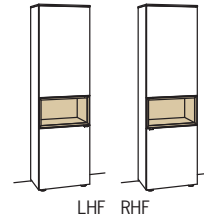

cabinet andiamo home

2 doors
3 wood shelves, adjustable
1 open space
assembled

W à 60 cm
H 207 cm
D 43 cm

LHF RHF

order no.:	H609-....L/R	à
lacquered / wood		
glass door for open space for H609L	H856-5800L	
glass door for open space for H609R	H856-5800R	
surcharge nook for H609L	H866-0000L	
surcharge nook for H609R	H866-0000R	
surcharge nook+glass for H609L	H876-5800L	
surcharge nook+glass for H609R	H876-5800R	
set of 1 LED lighting	H901-0001	
ambient lighting	H909-0034	
transformer	H915-0000	
underframe	H848-..02	
underframe lighting	H911-0002	

cabinet andiamo home

1 door
2 wood shelves, adjustable
3 full pull out drawers
1 open space
assembled

W à 60 cm
H 207 cm
D 43 cm