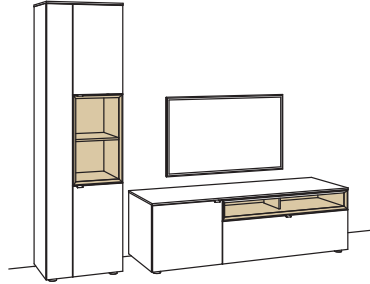

- corner nooks
- glass doors

9. number of the order-no.:

- L**= pictured wall unit
- R**= mirrored wall unit

recommendation AH03-....L/R

R = reversed (same price)

W 260 cm
H 207 cm
D 53/43 cm

TOTAL PRICE

lacquered / wood