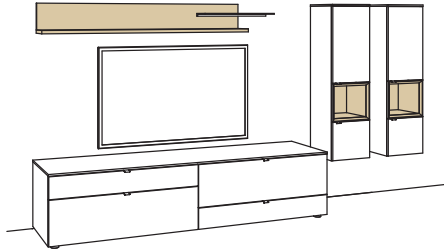

- corner nooks
- glass doors

- L**= pictured wall unit
- R**= mirrored wall unit

recommendation AH11-....L/R

R = reversed (same price)

W	360 cm
H	180 cm
D	53/33/23 cm

TOTAL PRICE

lacquered / wood

recommendation consists of: