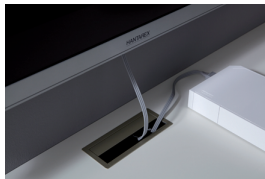

cable flap in top andiamo home

The cable flap is always positioned in the center of the open space / in the center of the single model **in the top panel** of the item, if preferred at a different position please indicate.

order no.:	H840-0000