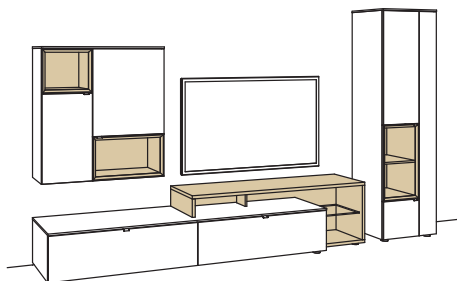

- corner nooks
- glass doors

9. number of the order-no.:

- L= pictured wall unit
- R= mirrored wall unit

recommendation AH13-....L/R

R = reversed (same price)

W	365 cm
H	207 cm
D	53/43/33 cm

TOTAL PRICE
lacquered / wood