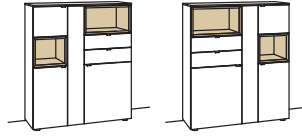

order no.:	H424-....L/R	à
lacquered / wood		
glass door open space le. for H424L	H855-5800L	
glass door open space ri. for H424L	H856-5800R	
glass door open space le. for H424R	H856-5800L	
glass door open space ri. for H424R	H855-5800R	
surcharge nook left for H424L	H865-0000L	
surcharge nook right for H424L	H866-0000R	
surcharge nook left for H424R	H866-0000L	
surcharge nook right for H424R	H865-0000R	
surcharge nook+glass le. for H424L	H875-5800L	
surcharge nook+glass ri. for H424L	H876-5800R	
surcharge nook+glass le. for H424R	H876-5800L	
surcharge nook+glass ri. for H424R	H875-5800R	
2x set of 1 LED lighting	H901-0001 à	
ambient lighting	H909-0024	
transformer	H915-0000	
underframe	H848-..05	
underframe lighting	H911-0005	

highboard andiamo home

2 doors
2 wood shelves, adjustable
2 full pull out drawers
2 drop flaps on top
1 open space
assembled

W à 120 cm
H 139 cm
D 43 cm