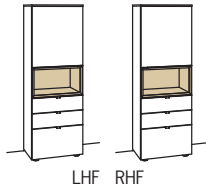

LHF RHF

order no.:	H508-....L/R	à
lacquered / wood		
glass door for open space for H508L	H856-5800L	
glass door for open space for H508R	H856-5800R	
surcharge nook for H508L	H866-0000L	
surcharge nook for H508R	H866-0000R	
surcharge nook+glass for H508L	H876-5800L	
surcharge nook+glass for H508R	H876-5800R	
set of 1 LED lighting	H901-0001	
ambient lighting	H909-0029	
transformer	H915-0000	
underframe	H848-.02	
underframe lighting	H911-0002