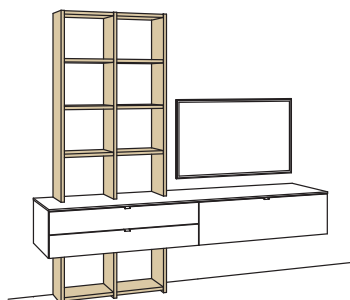

recommendation AH41-....L/R

R = reversed (same price)

W 240 cm
H 226 cm
D 53/26 cm

TOTAL PRICE

lacquered / wood

recommendation consists of:

1x	side panel andiamo home, left	H825-..00L
1x	surcharge, special size side panel	9999-9974
6x	shelving unit shelf andiamo home	H828-..00
1x	side panel andiamo home, centre	H825-..00M
1x	surcharge, special size side panel	9999-9974
6x	shelving unit shelf andiamo home	H828-..00
1x	side panel andiamo home, right	H825-..00R
1x	surcharge, special size side panel	9999-9974
1x	hanging lowboard andiamo home	H096-..00L

LIGHTING PACKAGE:

complete lighting incl. transformer, extension cord and dimmer **HL41-0000**

LIGHTING for single orders

2x	set of 1 LED lighting, shelving unit shelf à	H901-0001
1x	transformer	H915-0000
1x	additional extension cord	H916-0000
1x	transmit dimmer set	0094-0032

supplementary equipment, optional:

1x	cable flap, hanging lowboard	H840-0000

side panels and shelving unit shelves always in wood finish.