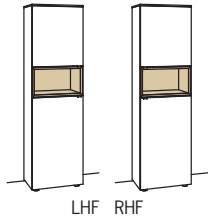

6 GRIDS

H 207 cm

cabinet andiamo home

2 doors
3 wood shelves, adjustable
1 open space
assembled

W à 60 cm
H 207 cm
D 43 cm

LHF RHF

order no.:	H607-....L/R	à
lacquered / wood		
glass door for open space for H607L	H856-5800L	
glass door for open space for H607R	H856-5800R	
surcharge nook for H607L	H866-0000L	
surcharge nook for H607R	H866-0000R	
surcharge nook+glass for H607L	H876-5800L	
surcharge nook+glass for H607R	H876-5800R	
set of 1 LED lighting	H901-0001	
ambient lighting	H909-0034	
transformer	H915-0000	
underframe	H848-..02	
underframe lighting	H911-0002	

cabinet andiamo home

2 doors
2 wood shelves, adjustable
2 full pull out drawers
1 open space
assembled

W à 60 cm
H 207 cm
D 43 cm