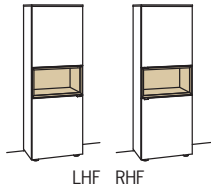

5 GRIDS

H 173 cm

cabinet andiamo home

2 doors
2 wood shelves, adjustable
1 open space
assembled

W à 60 cm
H 173 cm
D 43 cm

LHF RHF

order no.:	H507-....L/R	à
lacquered / wood		
glass door for open space for H507L	H856-5800L	
glass door for open space for H507R	H856-5800R	
surcharge nook for H507L	H866-0000L	
surcharge nook for H507R	H866-0000R	
surcharge nook+glass for H507L	H876-5800L	
surcharge nook+glass for H507R	H876-5800R	
set of 1 LED lighting	H901-0001	
ambient lighting	H909-0029	
transformer	H915-0000	
underframe	H848-.02	
underframe lighting	H911-0002	

cabinet andiamo home

1 door
1 wood shelf, adjustable
3 full pull out drawers
1 open space
assembled

W à 60 cm
H 173 cm
D 43 cm