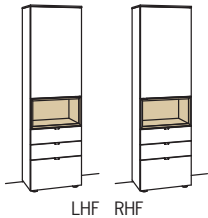

LHF RHF

order no.:	H610-....L/R	à
lacquered / wood		
glass door for open space for H610L	H856-5800L	
glass door for open space for H610R	H856-5800R	
surcharge nook for H610L	H866-0000L	
surcharge nook for H610R	H866-0000R	
surcharge nook+glass for H610L	H876-5800L	
surcharge nook+glass for H610R	H876-5800R	
set of 1 LED lighting	H901-0001	
ambient lighting	H909-0034	
transformer	H915-0000	
underframe	H848-..02	
underframe lighting	H911-0002