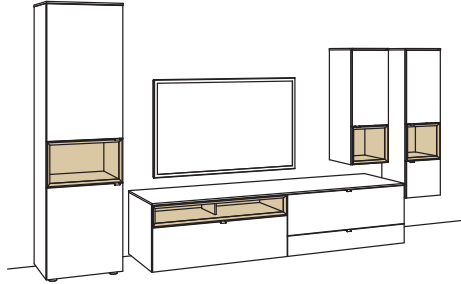

recommendation AH21-....L/R

R = reversed (same price)

W	380 cm
H	207 cm
D	53/43/33 cm

TOTAL PRICE

lacquered / wood

recommendation consists of:

1x cabinet andiamo home	H609-....L
1x lowboard andiamo home	H194-....R
1x hanging cabinet andiamo home	H733-....R
1x hanging cabinet andiamo home	H752-....R

LIGHTING PACKAGE:

complete lighting incl. transformer, extension cord and dimmer **HL21-0000**

LIGHTING for single orders

5x set of 1 LED lighting, cabinet/lowboard/hanging cabinet à	H901-0001
1x ambient lighting, cabinet	H909-0034
1x ambient lighting, lowboard	H909-0010
2x transformer à	H915-0000
1x additional extension cord	H916-0000
1x transmit dimmer set	0094-0032

supplementary equipment, optional:

1x glass door for open space for H609L, cabinet	H856-5800L
1x glass door for open space H733R, hanging cabinet	H855-5800R
1x glass door for open space for H752R, hanging cabinet	H855-5800R
1x surcharge nook for H609L, cabinet	H866-0000L
1x surcharge nook for H733R, hanging cabinet	H865-0000R
1x surcharge nook for H752R, hanging cabinet	H865-0000R
1x surcharge nook+glass for H609L, cabinet	H876-5800L
1x surcharge nook+glass for H733R, hanging cabinet	H875-5800R
1x surcharge nook+glass for H752R, hanging cabinet	H875-5800R
1x underframe, cabinet	H848-..02
1x underframe lighting, cabinet	H911-0002
1x underframe, lowboard	H848-..11
1x underframe lighting, lowboard	H911-0011
1x cable flap, lowboard	H840-0000