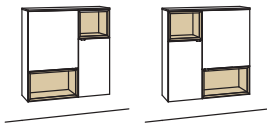

order no.: **H744-....L/R**

lacquered / wood

glass door for open space le. H744L H856-5800L

glass door for open space ri. H744L H855-5800R

glass door for open space le. H744R H855-5800L

glass door for open space ri. H744R H856-5800R

surcharge nook left for H744L H866-0000L

surcharge nook right for H744L H865-0000R

surcharge nook left for H744R H865-0000L

surcharge nook right for H744R H866-0000R

surcharge nook+glass le. for H744L H876-5800L

surcharge nook+glass ri. for H744L H875-5800R

surcharge nook+glass le. for H744R H875-5800L

surcharge nook+glass ri. for H744R H876-5800R

2x set of 1 LED lighting H901-0001

transformer H915-0000

hanging cabinet andiamo home

3 doors
2 wood shelves, adjustable
1 fixed shelf
2 open spaces
max. load up to 40 kg
assembled

W à 120 cm
H 104 cm
D 33 cm