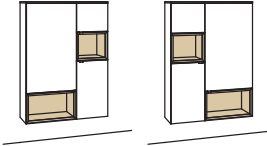

order no.: **H762-....L/R**

à

lacquered / wood	
glass door open space le. for H762L	H856-5800L
glass door open space ri. for H762L	H855-5800R
glass door open space le. for H762R	H855-5800L
glass door open space for H762R	H856-5800R
surcharge nook left for H762L	H866-0000L
surcharge nook right for H762L	H865-0000R
surcharge nook left for H762R	H865-0000L
surcharge nook right for H762R	H866-0000R
surcharge nook+glass le. for H762L	H876-5800L
surcharge nook+glass ri. for H762L	H875-5800R
surcharge nook+glass le. for H762R	H875-5800L
surcharge nook+glass ri. for H762R	H876-5800R
2x set of 1 LED lighting transformer	H901-0001 à H915-0000

hanging cabinet andiamo home

2 doors
4 wood shelves, adjustable
1 fixed shelf
1 open space
max. load up to 40 kg
assembled

W à 120 cm
H 138 cm
D 33 cm