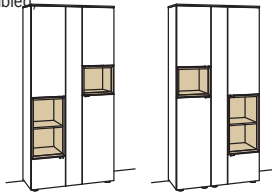

6 GRIDS

H 207 cm

cabinet andiamo home

5 doors
5 wood shelves, adjustable
2 fixed shelves
2 open spaces
(1 open space with wood shelf, fixed)
pre-assembled,
3 cases

W à 100 cm
H 207 cm
D 43 cm

order no.:	H619-....L/R	à
lacquered / wood		
glass door open space le. for H619L	H857-5800L	
glass door open space ri. for H619L	H855-5800R	
glass door open space le. for H619R	H855-5800L	
glass door open space ri. for H619R	H857-5800R	
surcharge nook left for H619L	H867-0000L	
surcharge nook right for H619L	H865-0000R	
surcharge nook left for H619R	H865-0000L	
surcharge nook right for H619R	H867-0000R	
surcharge nook+glass le. for H619L	H877-5800L	
surcharge nook+glass ri. for H619L	H875-5800R	
surcharge nook+glass le. for H619R	H875-5800L	
surcharge nook+glass ri. for H619R	H877-5800R	
3x set of 1 LED lighting	H901-0001 à	
ambient lighting	H909-0036	
transformer	H915-0000	
underframe	H848-..04	
underframe lighting	H911-0004	