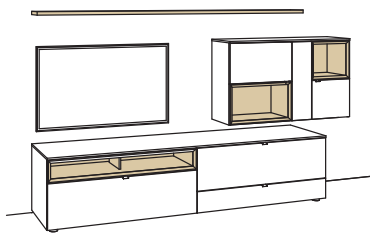

recommendation AH04-....L/R

R = reversed (same price)

W 280 cm
H 160 cm
D 53/33/20 cm

TOTAL PRICE

lacquered / wood

recommendation consists of:

1x lowboard andiamo home	H194-...R
1x wall shelf andiamo home	H809-..00
1x hanging cabinet andiamo home	H726-...R

LIGHTING PACKAGE:

complete lighting incl. transformer, extension cord and dimmer **HL04-0000**

LIGHTING for single orders

4x set of 1 LED lighting, lowboard/hanging cabinet à	H901-0001
1x set of 4 LED lightings, wall shelf	H901-0004
1x ambient lighting, lowboard	H909-0010
2x transformer à	H915-0000
1x additional extension cord	H916-0000
1x transmit dimmer set	0094-0032

supplementary equipment, optional:

1x glass door open space le. H726R, hanging cabinet	H856-5800L
1x glass door for open space ri. H726R, hanging cabinet	H855-5800R
1x surcharge nook left for H726R, hanging cabinet	H866-0000L
1x surcharge nook right for H726R, hanging cabinet	H865-0000R
1x surcharge nook+glass le. for H726R, hanging cabinet	H876-5800L
1x surcharge nook+glass ri. for H726R, hanging cabinet	H875-5800R
1x underframe, lowboard	H848-..11
1x underframe lighting, lowboard	H911-0011
1x cable flap, lowboard	H840-0000

wall shelf always in wood finish.