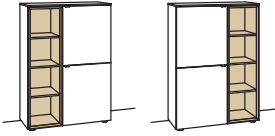

4 GRIDS

H 139 cm

highboard andiamo home

2 doors
1 fixed shelf
2 wood shelves, adjustable
1 open space with
3 wood shelves, fixed
assembled

W à 100 cm
H 139 cm
D 43 cm

order no.:	H423-....L/R	à
lacquered / wood		
glass door for open space for H423L	H859-5800L	
glass door for open space for H423R	H859-5800R	
surcharge nook for H423L	H869-0000L	
surcharge nook for H423R	H869-0000R	
surcharge nook+glass for H423L	H879-5800L	
surcharge nook+glass for H423R	H879-5800R	
4x set of 1 LED lighting	H901-0001 à	
ambient lighting	H909-0023	
transformer	H915-0000	
underframe	H848-..04	
underframe lighting	H911-0004	

highboard andiamo home

4 doors
2 wood shelves, adjustable
2 fixed shelves
2 full pull out drawers
2 open spaces
assembled

W à 120 cm
H 139 cm
D 43 cm