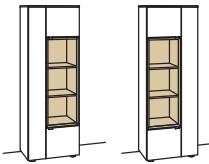

order no.:	H513-....L/R	à
lacquered / wood		
glass door for open space for H513L	H858-5800R	
glass door for open space for H513R	H858-5800L	
surcharge nook for H513L	H868-0000R	
surcharge nook for H513R	H868-0000L	
surcharge nook+glass for H513L	H878-5800R	
surcharge nook+glass for H513R	H878-5800L	
3x set of 1 LED lighting	H901-0001 à	
ambient lighting	H909-0029	
transformer	H915-0000	
underframe	H848-.02	
underframe lighting	H911-0002	

cabinet andiamo home

3 doors
5 wood shelves, adjustable
1 fixed shelf
1 open space
pre-assembled,
3 cases

W à 100 cm
H 173 cm
D 43 cm