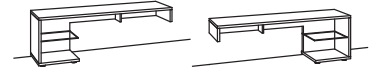

stacking media shelf with corner andiamo home

- for lowboards H 37 cm
- divider 15 cm recessed
- 1 glass shelf, 8 mm, (max. load up to 8 kg), assembled
- measurements open spaces le. to ri.:
- **W:** outside 450 mm, above lowboard: 1023 mm / 572 mm
- **H:** 2 x 232 mm (outside with glass shelf)
- **H:** 141 mm (small spaces on top)
- **D:** 390 mm

W à 167 cm
H 54 cm
D 43 cm