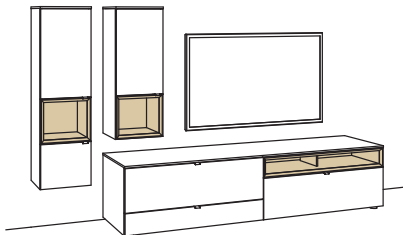

recommendation AH10-....L/R

R = reversed (same price)

W	300 cm	TOTAL PRICE
H	175 cm	lacquered / wood
D	53/33 cm	

recommendation consists of:

1x	hanging cabinet andiamo home	H752-...L
1x	hanging cabinet andiamo home	H733-...L
1x	lowboard andiamo home	H194-...L

LIGHTING PACKAGE:

complete lighting incl. transformer, extension cord and dimmer **HL10-0000**

LIGHTING for single orders

4x	set of 1 LED lighting, hanging cabinet/lowboard à	H901-0001
1x	ambient lighting, lowboard	H909-0010
1x	transformer	H915-0000
1x	additional extension cord	H916-0000
1x	transmit dimmer set	0094-0032

supplementary equipment, optional:

1x	glass door for open space H733L, hanging cabinet	H855-5800L
1x	glass door for open space H752L, hanging cabinet	H855-5800L
1x	surcharge nook for H733L, hanging cabinet	H865-0000L
1x	surcharge nook for H752L, hanging cabinet	H865-0000L
1x	surcharge nook+glass for H733L, hanging cabinet	H875-5800L
1x	surcharge nook+glass for H752L, hanging cabinet	H875-5800L
1x	underframe, lowboard	H848-..11
1x	underframe lighting, lowboard	H911-0011
1x	cable flap, lowboard	H840-0000