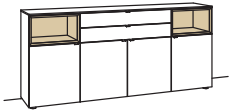

order no.:	H318-....	
lacquered / wood		
glass door for open space left	H856-5800L	
glass door for open space right	H856-5800R	
surcharge open nook left	H866-0000L	
surcharge open nook right	H866-0000R	
surcharge nook+glass left	H876-5800L	
surcharge nook+glass right	H876-5800R	
2x set of 1 LED lighting	H901-0001	à
ambient lighting	H909-0020	
transformer	H915-0000	
underframe	H848-.11	
underframe lighting	H911-0011	

sideboard andiamo home

2 doors
4 wood shelves, adjustable
3 full pull out drawers (divided)
1 open space with drawer inset (not adjustable)
pre-assembled, 3 cases

W à 240 cm
H 105 cm
D 43 cm