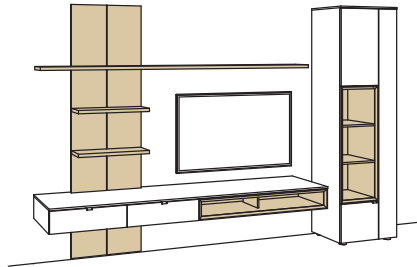

recommendation AH30-....L/R

R = reversed (same price)

W	320 cm
H	207 cm
D	53/43/20/4 cm

TOTAL PRICE	
	lacquered / wood

recommendation consists of:

1x	wall panel andiamo home	H815-..00
1x	surcharge, special size wall panel	9999-9973
2x	wall shelf andiamo home	H805-..00
1x	wall shelf andiamo home, for wall panel	H813-..00L
1x	hanging lowboard andiamo home	H071-....L
1x	cabinet andiamo home	H616-....R

LIGHTING PACKAGE:

complete lighting incl. transformer, extension cord and dimmer	HL30-0000

LIGHTING for single orders

7x	set of 1 LED lighting, wall shelf/hanging lowboard/cabinet à	H901-0001
1x	set of 3 lightings, wall shelf	H901-0003
1x	ambient lighting, wall panel	H902-0001
1x	ambient lighting, cabinet	H909-0034
2x	transformer à	H915-0000
1x	additional extension cord	H916-0000
1x	transmit dimmer set	0094-0032

supplementary equipment, optional:

1x	glass door for open space for H616R, cabinet	H858-5800L
1x	surcharge nook for H616R, cabinet	H868-0000L
1x	surcharge nook+glass for H616R, cabinet	H878-5800L
1x	underframe, cabinet	H848-..02
1x	underframe lighting, cabinet	H911-0002
1x	cable flap, hanging lowboard	H840-0000

wall panels and wall shelves always in wood finish.