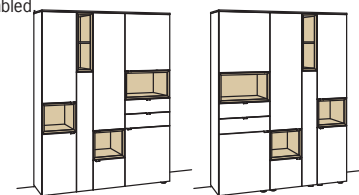

order no.:	H622-....L/R	à
lacquered / wood		
glass door open space le. for H622L	H855-5800L	
glass door open space le. for H622R	H856-5800L	
glass door open space mid. f. H622R	H855-5800L	
glass door open space mid. for H622L	H855-5800R	
glass door open space ri. for H622R	H855-5800R	
glass door open space ri. for H622L	H856-5800R	
surcharge nook left for H622L	H865-0000L	
surcharge nook left for H622R	H866-0000L	
surcharge nook right for H622L	H866-0000R	
surcharge nook right for H622R	H865-0000R	
surcharge nook+glass le. for H622L	H875-5800L	
surcharge nook+glass le. for H622R	H876-5800L	
surcharge nook+glass ri. for H622L	H876-5800R	
surcharge nook+glass ri. for H622R	H875-5800R	
5x set of 1 LED lighting	H901-0001 à	
ambient lighting	H909-0038	
transformer	H915-0000	
underframe lighting	H911-0007	
underframe	H848-..07	

Supplementary equipment at a surcharge see pg. 33 - 39:

shelves, wall panels, side panels, glass doors, open nooks, media shelves, LED lighting, transformator und dimmer set ...

care kit 1 for normal oiled finishes:

order-no.: **0000-1427**

care kit 2 for light oiled finishes:

order-no.: **0000-1428**

care kit 3 for oak rustico finishes:

order-no.: **0000-1430**