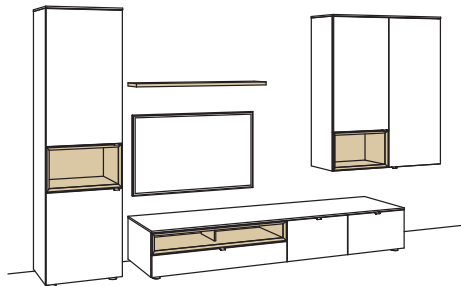

recommendation AH22-....L/R

R = reversed (same price)

W	380 cm
H	207 cm
D	53/43/33/20 cm

TOTAL PRICE

lacquered / wood

recommendation consists of:

1x cabinet andiamo home	H609-....L
1x lowboard andiamo home	H168-....R
1x wall shelf andiamo home	H807-..00
1x hanging cabinet andiamo home	H763-....L

LIGHTING PACKAGE:

complete lighting incl. transformer, extension cord and dimmer **HL22-0000**

LIGHTING for single orders

4x set of 1 LED lighting, cabinet/lowboard/hanging cabinet à	H901-0001
1x set of 2 LED lightings, wall shelf	H901-0002
1x ambient lighting, cabinet	H909-0034
1x ambient lighting, lowboard	H909-0005
2x transformer à	H915-0000
1x additional extension cord	H916-0000
1x transmit dimmer set	0094-0032

supplementary equipment, optional:

1x glass door for open space for H609L, cabinet	H856-5800L
1x glass door for open space for H763L, hanging cabinet	H856-5800L
1x surcharge nook for H609L, cabinet	H866-0000L
1x surcharge nook for H763L, hanging cabinet	H866-0000L
1x surcharge nook+glass for H609L, cabinet	H876-5800L
1x surcharge nook+glass for H763L, hanging cabinet	H876-5800L
1x underframe, cabinet	H848-..02
1x underframe lighting, cabinet	H911-0002
1x underframe, lowboard	H848-..11
1x underframe lighting, lowboard	H911-0011
1x cable flap, lowboard	H840-0000

wall shelf always in wood finish.