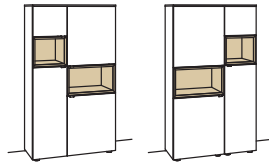

cabinet andiamo home

- 4 doors
- 4 wood shelves, adjustable
- 2 open spaces
- pre-assembled,
- 3 cases

W à 100 cm
H 173 cm
D 43 cm

order no.:	H515-....L/R	à
	lacquered / wood	
	glass door for open space for H515L	H856-5800R
	glass door for open space for H515R	H856-5800L
	surcharge nook for H515L	H866-0000R
	surcharge nook for H515R	H866-0000L
	surcharge nook+glass for H515L	H876-5800R
	surcharge nook+glass for H515R	H876-5800L
	set of 1 LED lighting	H901-0001
	ambient lighting	H909-0031
	transformer	H915-0000
	underframe	H848-..04
	underframe lighting	H911-0004

order no.:	H516-....L/R	à
	lacquered / wood	
	glass door open space le. for H516L	H855-5800L
	glass door open space ri. for H516L	H856-5800R
	glass door open space le. for H516R	H856-5800L
	glass door open space ri. for H516R	H855-5800R
	surcharge nook left for H516L	H865-0000L
	surcharge nook right for H516L	H866-0000R
	surcharge nook left for H516R	H866-0000L
	surcharge nook right for H516R	H865-0000R
	surcharge nook+glass le. for H516L	H875-5800L
	surcharge nook+glass ri. for H516L	H876-5800R
	surcharge nook+glass le. for H516R	H876-5800L
	surcharge nook+glass ri. for H516R	H875-5800R
	2x set of 1 LED lighting	H901-0001 à
	ambient lighting	H909-0031
	transformer	H915-0000
	underframe	H848-..04
	underframe lighting	H911-0004

Supplementary equipment at a surcharge see pg. 33 - 39:

shelves, wall panels, side panels, glass doors, open nooks, media shelves, LED lighting, transformator und dimmer set ...

care kit 1 for normal oiled finishes:
order-no.: **0000-1427**

care kit 2 for light oiled finishes:
order-no.: **0000-1428**

care kit 3 for oak rustico finishes:
order-no.: **0000-1430**