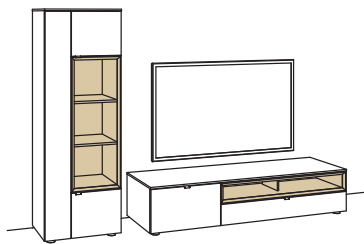

recommendation AH02-....L/R

R = reversed (same price)

W	260 cm
H	173 cm
D	53/43 cm

TOTAL PRICE
lacquered / wood

recommendation consists of:

1x cabinet andiamo home	H513-...L
1x lowboard andiamo home	H163-...L

LIGHTING PACKAGE:

complete lighting incl. transformer, extension cord and dimmer **HLO2-0000**

LIGHTING for single orders

5x set of 1 LED lighting, cabinet/lowboard à	H901-0001
1x ambient lighting, cabinet	H909-0029
1x ambient lighting, lowboard	H909-0004
2x transformer à	H915-0000
1x additional extension cord	H916-0000
1x transmit dimmer set	0094-0032

supplementary equipment, optional:

1x glass door for open space for H513L, cabinet	H858-5800R
1x surcharge nook for H513L, cabinet	H868-0000R
1x surcharge nook+glass for H513L, cabinet	H878-5800R
1x underframe, cabinet	H848-..02
1x underframe lighting, cabinet	H911-0002
1x underframe, lowboard	H848-..08
1x underframe lighting, lowboard	H911-0008
1x cable flap, lowboard	H840-0000