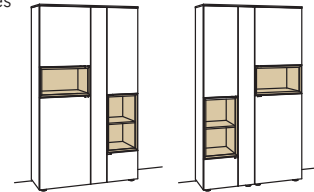

order no.:	H621-....L/R	à
lacquered / wood		
glass door open space le. for H621L	H856-5800L	
glass door open space ri. for H621L	H857-5800R	
glass door open space le. for H621R	H857-5800L	
glass door open space ri. for H621R	H856-5800R	
surcharge nook left for H621L	H866-0000L	
surcharge nook right for H621L	H867-0000R	
surcharge nook left for H621R	H867-0000L	
surcharge nook right for H621R	H866-0000R	
surcharge nook+glass le. for H621L	H876-5800L	
surcharge nook+glass ri. for H621L	H877-5800R	
surcharge nook+glass le. for H621R	H877-5800L	
surcharge nook+glass ri. for H621R	H876-5800R	
3x set of 1 LED lighting	H901-0001 à	
ambient lighting	H909-0037	
transformer	H915-0000	
underframe	H848-..05	
underframe lighting	H911-0005	

cabinet andiamo home

7 doors
7 wood shelves, adjustable
3 fixed shelves
2 full pull out drawers
4 open subjects (small space on top with wood shelf, fixed)
pre-assembled,
4 cases

W à 160 cm
H 207 cm
D 43 cm