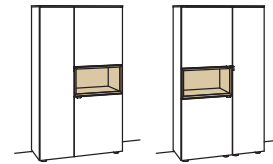

order no.:	H514-....L/R	à
lacquered / wood		
glass door for open space for H514L	H856-5800R	
glass door for open space for H514R	H856-5800L	
surcharge nook for H514L	H866-0000R	
surcharge nook for H514R	H866-0000L	
surcharge nook+glass for H514L	H876-5800R	
surcharge nook+glass for H514R	H876-5800L	
set of 1 LED lighting	H901-0001	
ambient lighting	H909-0031	
transformer	H915-0000	
underframe	H848-.04	
underframe lighting	H911-0004