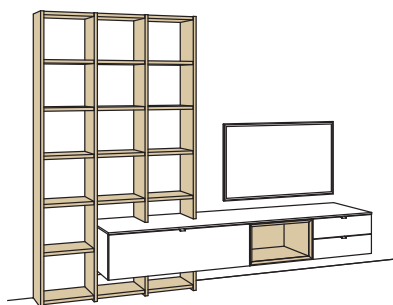

optional for open spaces:

- corner nooks
- glass doors

9. number of the order-no.:

- L= pictured wall unit
- R= mirrored wall unit

recommendation AH43-....L/R

R = reversed (same price)

W 285 cm
 H 226 cm
 D 53/26 cm