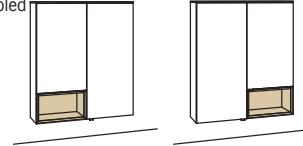

order no.: **H763-....L/R**

à

lacquered / wood	
glass door for open space for H763L	H856-5800L
glass door for open space for H763R	H856-5800R
surcharge nook for H763L	H866-0000L
surcharge nook for H763R	H866-0000R
surcharge nook+glass for H763L	H876-5800L
surcharge nook+glass for H763R	H876-5800R
set of 1 LED lighting transformer	H901-0001 à H915-0000

hanging cabinet andiamo home

3 doors
3 wood shelves, adjustable
2 open spaces
max. load up to 40 kg
assembled

W à 120 cm
H 138 cm
D 33 cm