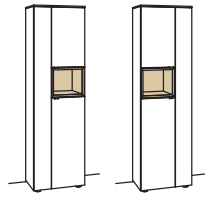

cabinet andiamo home

3 doors
3 wood shelves, adjustable
2 fixed shelves
1 open space
assembled

W à 60 cm
H 207 cm
D 43 cm

LHF RHF

order no.:	H611-....L/R	à
lacquered / wood		
glass door for open space for H611L	H855-5800R	
glass door for open space for H611R	H855-5800L	
surcharge nook for H611L	H865-0000R	
surcharge nook for H611R	H865-0000L	
surcharge nook+glass for H611L	H875-5800R	
surcharge nook+glass for H611R	H875-5800L	
set of 1 LED lighting	H901-0001	
ambient lighting	H909-0034	
transformer	H915-0000	
underframe	H848-..02	
underframe lighting	H911-0002