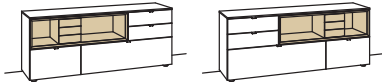

- corner nooks
- glass doors

2 GRIDS

H 71 cm

sideboard andiamo home

4 full pull out drawers
(big drawer is divided)
1 open space with drawer inset
(not adjustable)
assembled

W à 180 cm
H 71 cm
D 43 cm

order no.: **H218-....L/R**