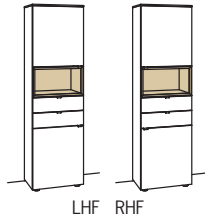

LHF RHF

order no.:	H608-....L/R	à
lacquered / wood		
glass door for open space for H608L	H856-5800L	
glass door for open space for H608R	H856-5800R	
surcharge nook for H608L	H866-0000L	
surcharge nook for H608R	H866-0000R	
Eclairpreis+glass for H608L	H876-5800L	
surcharge nook+glass for H608R	H876-5800R	
set of 1 LED lighting	H901-0001	
ambient lighting	H909-0034	
transformer	H915-0000	
underframe	H848-..02	
underframe lighting	H911-0002