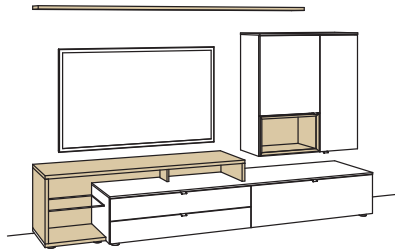

optional for open spaces:

- corner nooks
- glass doors

9. number of the order-no.:

- L**= pictured wall unit
- R**= mirrored wall unit

recommendation AH05-....L/R

R = reversed (same price)

W	287 cm	TOTAL PRICE
H	180 cm	lacquered / wood
D	53/43/33/20 cm	