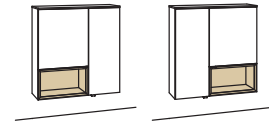

hanging cabinet andiamo home

2 doors
 3 wood shelves, adjustable
 1 open space
 max. load up to 40 kg
 assembled

W à 100 cm
 H 104 cm
 D 33 cm

order no.: **H743-....L/R**

lacquered / wood

glass door for open space H743L H856-5800L