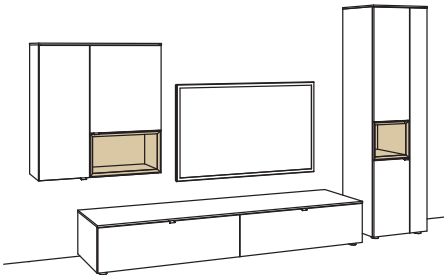

wall shelf always in wood finish, tray always in colour of the carcase.

recommendation AH12-....L/R

R = reversed (same price)

W	360 cm
H	207 cm
D	53/43/33 cm

TOTAL PRICE

lacquered / wood

recommendation consists of: