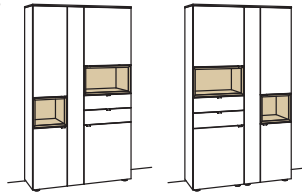

order no.:	H620-....L/R	à
lacquered / wood		
glass door open space le. for H620L	H855-5800L	
glass door open space ri. for H620L	H856-5800R	
glass door open space le. for H620R	H856-5800L	
glass door open space ri. for H620R	H855-5800R	
surcharge nook left for H620L	H865-0000L	
surcharge nook right for H620L	H866-0000R	
surcharge nook left for H620R	H866-0000L	
surcharge nook right for H620R	H865-0000R	
surcharge nook+glass le. for H620L	H875-5800L	
surcharge nook+glass ri. for H620L	H876-5800R	
surcharge nook+glass le. for H620R	H876-5800L	
surcharge nook+glass ri. for H620R	H875-5800R	
2x set of 1 LED lighting	H901-0001 à	
ambient lighting	H909-0037	
transformer	H915-0000	
underframe	H848-..05	
underframe lighting	H911-0005	

cabinet andiamo home

5 doors
6 wood shelves, adjustable
2 fixed shelves
2 open spaces (1 open space with wood shelf, fixed)
pre-assembled,
3 cases

W à 120 cm
H 207 cm
D 43 cm