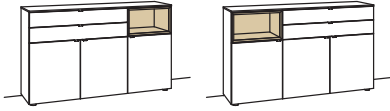

3 GRIDS

H 105 cm

sideboard andiamo home

3 doors
 3 wood shelves, adjustable
 2 full pull out drawers (divided)
 1 open space
 assembled

W à 180 cm
 H 105 cm
 D 43 cm

order no.:	H315-....L/R	à
lacquered / wood		
glass door for open space for H315L	H856-5800R	
glass door for open space for H315R	H856-5800L	
surcharge nook for H315L	H866-0000R	
surcharge nook for H315R	H866-0000L	
surcharge nook+glass for H315L	H876-5800R	
surcharge nook+glass for H315R	H876-5800L	
set of 1 LED lighting	H901-0001	
ambient lighting	H909-0019	
transformer	H915-0000	
underframe	H848-.08	
underframe lighting	H911-0008	