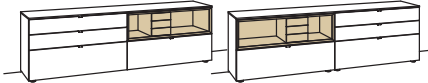

order no.: **H222-....L/R**

lacquered / wood		
2x set of 1 LED lighting	H901-0001	à
ambient lighting	H909-0015	
transformer	H915-0000	
underframe	H848-.11	
underframe lighting	H911-0011	

Supplementary equipment at a surcharge see pg. 33 - 39:

shelves, wall panels, side panels, glass doors, open nooks, media shelves, LED lighting, transformator und dimmer set ...

care kit 1 for normal oiled finishes:
order-no.: **0000-1427**

care kit 2 for light oiled finishes:
order-no.: **0000-1428**

care kit 3 for oak rustico finishes:
order-no.: **0000-1430**