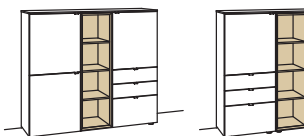

order no.:	H428-....L/R	à
lacquered / wood		
glass door for open space for H428L	H859-5800R	
glass door for open space for H428R	H859-5800L	
4x set of 1 LED lighting	H901-0001 à	
ambient lighting	H909-0025	
transformer	H915-0000	
underframe	H848-..07	
underframe lighting	H911-0007