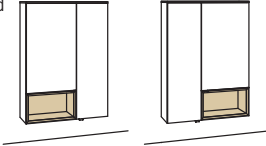

- corner nooks

- glass doors

4 GRIDS

H 138 cm

hanging cabinet andiamo home

2 doors
4 wood shelves, adjustable
1 fixed shelf
1 open space
max. load up to 40 kg
assembled

W à 100 cm
H 138 cm
D 33 cm

order no.: **H761-....L/R**