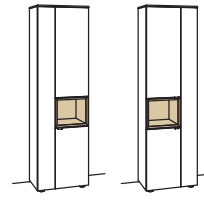

cabinet andiamo home

3 doors
3 wood shelves, adjustable
2 fixed shelves
1 open space
assembled

W à 60 cm
H 207 cm
D 43 cm

LHF RHF

order no.:	H612-....L/R	à
lacquered / wood		
glass door for open space for H612L	H855-5800R	
glass door for open space for H612R	H855-5800L	
surcharge nook for H612L	H865-0000R	
surcharge nook for H612R	H865-0000L	
surcharge nook+glass for H612L	H875-5800R	
surcharge nook+glass for H612R	H875-5800L	
set of 1 LED lighting	H901-0001	
ambient lighting	H909-0034	
transformer	H915-0000	
underframe	H848-..02	
underframe lighting	H911-0002