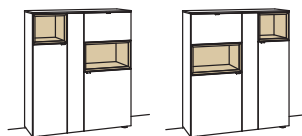

order no.:	H427-....L/R	à
lacquered / wood		
glass door open space le. for H427L	H855-5800L	
glass door open space ri. for H427L	H856-5800R	
glass door open space le. for H427R	H856-5800L	
glass door open space ri. for H427R	H855-5800R	
surcharge nook left for H427L	H865-0000L	
surcharge nook right for H427L	H866-0000R	
surcharge nook left for H427R	H866-0000L	
surcharge nook right for H427R	H865-0000R	
surcharge nook+glass le. for H427L	H875-5800L	
surcharge nook+glass ri. for H427L	H876-5800R	
surcharge nook+glass le. for H427R	H876-5800L	
surcharge nook+glass ri. for H427R	H875-5800R	
2x set of 1 LED lighting	H901-0001 à	
ambient lighting	H909-0024	
transformer	H915-0000	
underframe	H848-..05	
underframe lighting	H911-0005	

highboard andiamo home

3 doors
3 wood shelves, adjustable
1 fixed shelf
3 full pull out drawers
1 open space with
3 wood shelves, fixed
pre-assembled, 3 cases

W à 160 cm
H 139 cm
D 43 cm