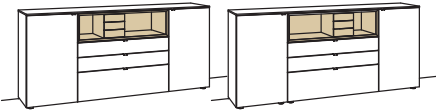

order no.:	H319-....L/R	à
lacquered / wood		
2x set of 1 LED lighting	H901-0001	à
ambient lighting	H909-0020	
transformer	H915-0000	
underframe	H848-.11	
underframe lighting	H911-0011	

Supplementary equipment at a surcharge see pg. 33 - 39:

shelves, wall panels, side panels, glass doors, open nooks, media shelves, LED lighting, transformator und dimmer set ...

care kit 1 for normal oiled finishes:
order-no.: **0000-1427**

care kit 2 for light oiled finishes:
order-no.: **0000-1428**

care kit 3 for oak rustico finishes:
order-no.: **0000-1430**