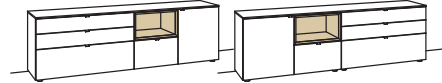

sideboard andiamo home

1-tuürig
1 wood shelf, adjustable
4 full pull out drawers
(large drawers divided)
1 open space
pre-assembled, 3 cases

W à 240 cm
H 71 cm
D 43 cm

order no.: **H220-....L/R**

lacquered / wood			à
glass door for open space for H220L	H856-5800L		
glass door for open space for H220R	H856-5800R		
set of 1 LED lighting	H901-0001		
ambient lighting	H909-0015		
transformer	H915-0000		
underframe	H848-.11		
underframe lighting	H911-0011		