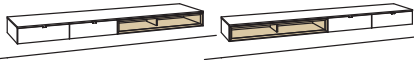

H069- lacquerd

cable flap H840-0000

hanging lowboard andiamo home

2 full pull out drawers
1 open space (divider
recessed)
max. load up to 60 kg
pre-assembled, 3 cases

W à 240 cm
H 19 cm
D 43/53 cm

inside measurements for open space:
2x WxHxD 542x114x360 mm