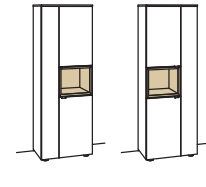

cabinet andiamo home

3 doors
2 wood shelves, adjustable
2 fixed shelves
1 open space
assembled

W à 60 cm
H 173 cm
D 43 cm

order no.:	H511-....L/R	à
lacquered / wood		
glass door for open space for H511L	H855-5800R	
glass door for open space for H511R	H855-5800L	
surcharge nook for H511L	H865-0000R	
surcharge nook for H511R	H865-0000L	
surcharge nook+glass for H511L	H875-5800R	
surcharge nook+glass for H511R	H875-5800L	
set of 1 LED lighting	H901-0001	
ambient lighting	H909-0029	
transformer	H915-0000	
underframe	H848-.02	
underframe lighting	H911-0002	

cabinet andiamo home

3 doors
2 wood shelves, adjustable
2 fixed shelves
1 open space with
1 wood shelf, fixed
assembled

W à 60 cm
H 173 cm
D 43 cm