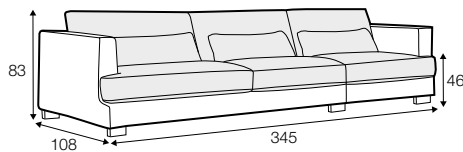

LUX lux

COVERS

FC fixed

LC loose

SPECIAL

modular
system

All drawings shown height with leg no. 105 H-10.

armchair

armchair wide

footstool 95x80

footstool 105x90

footstool 120x90

2 seater

3 seater / or 3 seater divided

set 1

3 seater left + armchair wide right

set 2 right / or left

2 seater left / or right + divan right / or left

set 3 right / or left

3 seater left / or right + divan right / or left

set 4 right / or left

2 seater left / or right + armchair without armrests + divan right / or left