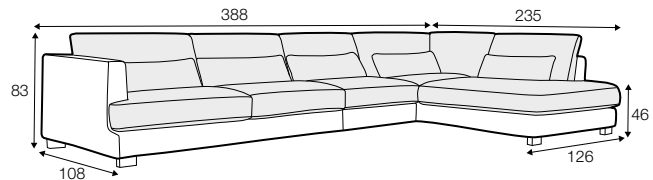

LUX lux

COVERS

FC fixed

LC loose

SPECIAL

modular
system

All drawings shown height with leg no. 105 H-10.

armchair

armchair wide

footstool 95x80

footstool 105x90

footstool 120x90

2 seater

3 seater / or 3 seater divided

set 1

3 seater left + armchair wide right

set 2 right / or left

2 seater left / or right + divan right / or left

set 3 right / or left

3 seater left / or right + divan right / or left

set 4 right / or left

2 seater left / or right + armchair without armrests + divan right / or left