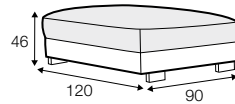

LUX lux

COVERS

FC fixed

LC loose

SPECIAL

modular
system

All drawings shown height with leg no. 105 H-10.

armchair

armchair wide

footstool 95x80

footstool 105x90

footstool 120x90

2 seater

3 seater / or 3 seater divided

set 1

3 seater left + armchair wide right

set 2 right / or left

2 seater left / or right + divan right / or left

set 3 right / or left

3 seater left / or right + divan right / or left

set 4 right / or left

2 seater left / or right + armchair without armrests + divan right / or left