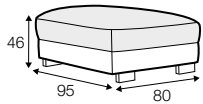

LUX lux

COVERS

FC fixed

LC loose

SPECIAL

modular
system

All drawings shown height with leg no. 105 H-10.

armchair

armchair wide

footstool 95x80

footstool 105x90

footstool 120x90

2 seater

3 seater / or 3 seater divided

set 1

3 seater left + armchair wide right