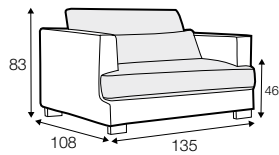

LUX lux

COVERS

FC fixed

LC loose

SPECIAL

modular
system

All drawings shown height with leg no. 105 H-10.

armchair

armchair wide

footstool 95x80

footstool 105x90

footstool 120x90

2 seater

3 seater / or 3 seater divided

set 1

3 seater left + armchair wide right