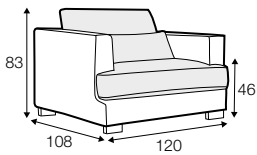

LUX lux

COVERS

FC fixed

LC loose

SPECIAL

modular
system

All drawings shown height with leg no. 105 H-10.

armchair

armchair wide

footstool 95x80

footstool 105x90

footstool 120x90

2 seater

3 seater / or 3 seater divided

set 1

3 seater left + armchair wide right