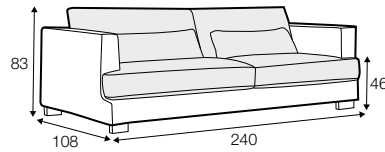

LUX lux

COVERS

FC fixed

LC loose

SPECIAL

modular
system

All drawings shown height with leg no. 105 H-10.

armchair

armchair wide

footstool 95x80

footstool 105x90

footstool 120x90

2 seater

3 seater / or 3 seater divided

set 1

3 seater left + armchair wide right

set 2 right / or left

2 seater left / or right + divan right / or left

set 3 right / or left

3 seater left / or right + divan right / or left

set 4 right / or left

2 seater left / or right + armchair without armrests + divan right / or left