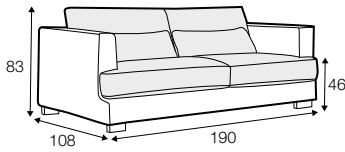

LUX lux

COVERS

FC fixed

LC loose

SPECIAL

modular
system

All drawings shown height with leg no. 105 H-10.

armchair

armchair wide

footstool 95x80

footstool 105x90

footstool 120x90

2 seater

3 seater / or 3 seater divided

set 1

3 seater left + armchair wide right

set 2 right / or left

2 seater left / or right + divan right / or left

set 3 right / or left

3 seater left / or right + divan right / or left

set 4 right / or left

2 seater left / or right + armchair without armrests + divan right / or left