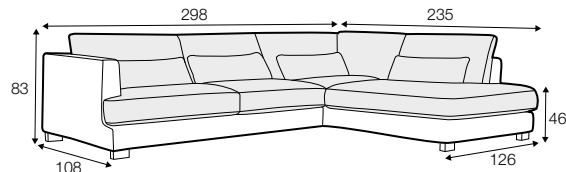

LUX lux

COVERS

FC fixed

LC loose

SPECIAL

modular
system

All drawings shown height with leg no. 105 H-10.

armchair

armchair wide

footstool 95x80

footstool 105x90

footstool 120x90

2 seater

3 seater / or 3 seater divided

set 1

3 seater left + armchair wide right

set 2 right / or left

2 seater left / or right + divan right / or left

set 3 right / or left

3 seater left / or right + divan right / or left

set 4 right / or left

2 seater left / or right + armchair without armrests + divan right / or left