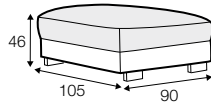

LUX lux

COVERS

FC fixed

LC loose

SPECIAL

modular
system

All drawings shown height with leg no. 105 H-10.

armchair

armchair wide

footstool 95x80

footstool 105x90

footstool 120x90

2 seater

3 seater / or 3 seater divided

set 1

3 seater left + armchair wide right