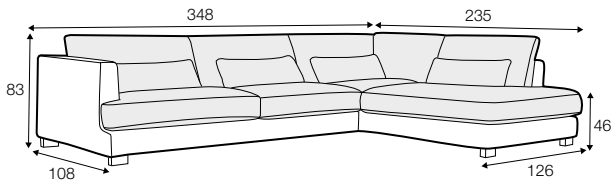

LUX lux

COVERS

FC fixed

LC loose

SPECIAL

modular
system

All drawings shown height with leg no. 105 H-10.

armchair

armchair wide

footstool 95x80

footstool 105x90

footstool 120x90

2 seater

3 seater / or 3 seater divided

set 1

3 seater left + armchair wide right

set 2 right / or left

2 seater left / or right + divan right / or left

set 3 right / or left

3 seater left / or right + divan right / or left

set 4 right / or left

2 seater left / or right + armchair without armrests + divan right / or left