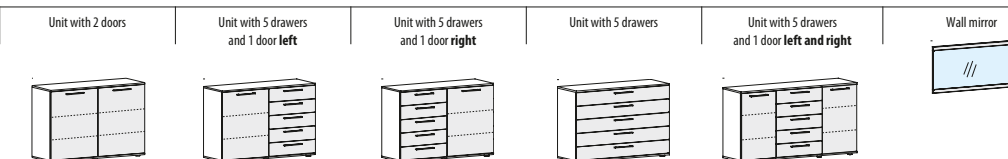

**CHESTS
incl. full pull
out drawers**

	Chest of 2 drawers	Chest of 2 drawers	Chest of 3 drawers	Chest of 3 drawers	Unit with 1 door left	Unit with 1 door right	Chest of 5 drawers	Wall shelves		
Width in cm	46	60	46	60	60	60	60	42	56	90
Height in cm	48.4	48.4	60.4	60.4	82.2	82.2	82.2	3.3	3.3	3.3
Depth incl. handle in cm	46	46	46	46	46	46	46	17	17	17
Code	320125	220125	333035	233035	210165	210265	250065	10040	10060	10090
Price in £	502,-	502,-	559,-	559,-	765,-	765,-	1.117,-	147,-	147,-	188,-