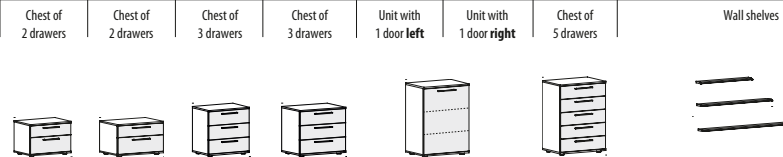

**CHESTS
incl. full pull
out drawers**

	Chest of 2 drawers	Chest of 2 drawers	Chest of 3 drawers	Chest of 3 drawers	Unit with 1 door left	Unit with 1 door right	Chest of 5 drawers	Wall shelves		
Width in cm	46	60	46	60	60	60	60	42	56	90
Height in cm	48.4	48.4	60.4	60.4	82.2	82.2	82.2	3.3	3.3	3.3
Depth incl. handle in cm	46	46	46	46	46	46	46	17	17	17
Code	320125	220125	333035	233035	210165	210265	250065	10040	10060	10090
Price in £	502,-	502,-	559,-	559,-	765,-	765,-	1.117,-	147,-	147,-	188,-