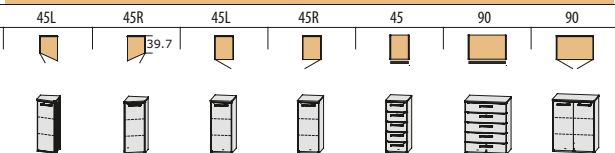

Extension units