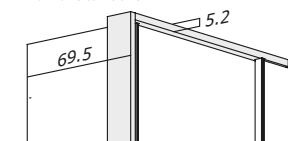

Frame "Standard"

Wardrobe frame, each side + 5.2 cm