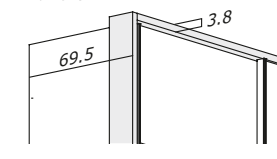

Design 30

	90/90	45/60/60/45	45/60/90/45	45/90/90/45	90/60/60/90	60/90/90/90
Width in cm	181.5	212.1	241.3	270.5	301.3	330.5
Code for height 230.4 cm	911808	912108	912408	912718	913008	913308
Price in £	2.541,-	2.614,-	2.648,-	2.755,-	2.963,-	3.261,-
Wardrobe add ons						
Height 208.0 cm	90040	FOC.	90040	FOC.	90040	FOC.
Wardrobe frame, W: +10.4 cm/H: 5.2 cm	901800	362,-	902100	424,-	902400	458,-
Pencil / set of lights	two lights 90352	304,-	two lights 90352	304,-	two lights 90352	304,-
Upright LED / set of lights, H: + 6.0 cm	two lights 90052	304,-	two lights 90052	304,-	two lights 90052	304,-
Spot / set of lights	two lights 90342	304,-	two lights 90342	304,-	two lights 90342	304,-

Design 27

	90/90	45/60/60/45	45/60/90/45	45/90/90/45	90/60/60/90	60/90/90/90
Width in cm	181.5	212.1	241.3	270.5	301.3	330.5
Code for height 230.4 cm	981806	982106	982406	982716	983006	983306
Price in £	2.276,-	2.324,-	2.372,-	2.622,-	2.776,-	3.026,-
Wardrobe add ons						
Height 208.0 cm	90040	FOC.	90040	FOC.	90040	FOC.
Wardrobe frame, W: +7.6 cm/H: 3.8 cm	901803	362,-	902103	424,-	902403	458,-
Pencil / set of lights	two lights 90352	304,-	two lights 90352	304,-	two lights 90352	304,-
Upright LED / set of lights, H: + 6.0 cm	two lights 90052	304,-	two lights 90052	304,-	two lights 90052	304,-
Spot / set of lights	two lights 90342	304,-	two lights 90342	304,-	two lights 90342	304,-

Design 30

Design panel, H: 15.5 cm = Design 30

Design 27

Trim, H: 4 mm, nickel plated = Design 27

Ground view of the slider:

Opening:

90/90 	180er	81.1 cm
45/60/60/45 	210er	95.7 cm
45/60/90/45 	240er	111.1 cm
45/90/90/45 	270er	125.7 cm
90/60/60/90 	300er	141.1 cm
60/90/90/90 	330er	155.7 cm

✓ = Usable for internal fitting

Fittings

	A	B	C
Description	2 drawer set incl. shelf		
	set 45 cm	set 90 cm – door left	set 90 cm – door right
Code	70122	71633	72633
Price in £	469,-	507,-	507,-

Frame "Slim"