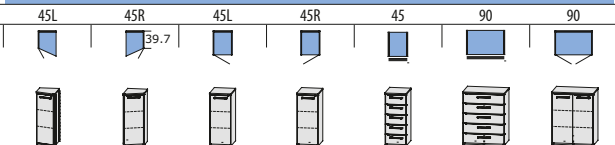

**System I -
Depth 62 cm
Plain doors:**

Basic units