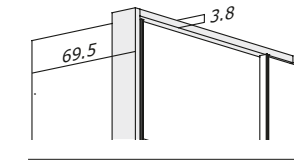

Extension Units	50L	50R	100	
Width in cm	49.5	49.5	99.1	
Code for height 229.4 cm	5011	5013	5022	
Price in £	657,-	657,-	1.008,-	
<b>Wardrobe add ons</b>				
Height 206.7 cm	90010	<b>FOC.</b>	90010	<b>FOC.</b>
Cornice, H: 1.9 cm	900498	22,-	900498	22,-
Wardrobe frame, H: 1.9 cm	900494	22,-	900494	22,-
Pencil / set of lights	one pencil 90350	117,-	one pencil 90350	117,-
Spot / set of lights	one spot 90340	117,-	one spot 90340	117,-

**CELLO** Sliding door wardrobes without cornice (each unit has 2 shelves and 1 hanging rail, wardrobe height: 230 cm, incl. frame 234.2 cm, depth: 68 cm incl. front).

**Design 36**

Width in cm	241.3	270.5	301.3	330.5
Code for height 230.4 cm	962409	962709	963009	963309
Price in £	2.842,-	2.926,-	3.224,-	3.543,-

Wardrobe add ons		90040		90040		90040		90040	
Height 208.0 cm		FOC.		FOC.		FOC.		FOC.	
Wardrobe frame, W: +7.6 cm/H: 1.9 cm	902403	566,-	902703	638,-	903003	710,-	903303	844,-	
Pencil / set of lights	two lights 90352	398,-	two lights 90352	398,-	four lights 90354	566,-	four lights 90354	566,-	
Upright LED / set of lights, H: + 6.0 cm	two lights 90052	424,-	two lights 90052	424,-	two lights 90052	424,-	two lights 90052	424,-	
Spot / set of lights	two lights 90342	398,-	two lights 90342	398,-	four lights 90344	566,-	four lights 90344	566,-	

**Ground view of the slider:**

**Opening:**

45/60/90/45	240er	111.1 cm
45/90/90/45	270er	125.7 cm
90/60/60/90	300er	141.1 cm
60/90/90/90	330er	155.7 cm

**Frame "Slim"**

Wardrobe frame, each side + 3.8 cm

✓ = Usable for internal fitting