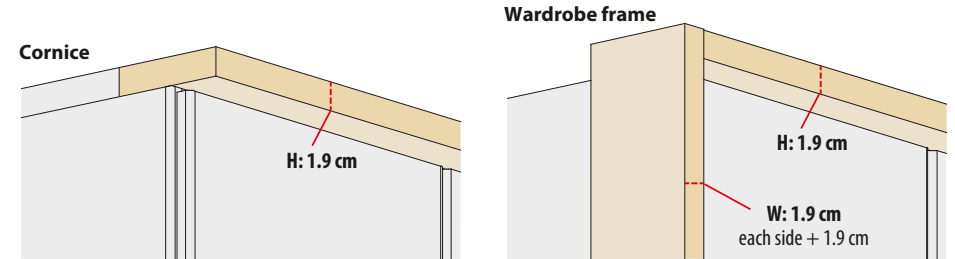

### Handle nickel plated

Handle: wardrobe 90976 L = 310 mm	Handle: chest 90977 L = 192 mm
--------------------------------------	-----------------------------------

**CELLO** **Wardrobe System with spacer H: 31 cm and end grain insert** (each unit has 2 shelves and 1 hanging rail, wardrobe height: 229.4 cm, depth: 59.5 cm incl. front)

Basic Units	50L	50R	100	100/50	100/100	100/50/100	100/100/100	
<b>System 1</b>								
Width in cm	51.4	51.4	101	150.5	200.1	249.6	299.2	
Code for height 229.4 cm	6110	6210	6020	6030	6040	6050	6060	
Price in £	798,-	798,-	1.096,-	1.817,-	2.123,-	2.631,-	2.928,-	
<b>Wardrobe add ons</b>								
Height 206.7 cm	90010	<b>FOC.</b>	90010	<b>FOC.</b>	90010	<b>FOC.</b>	90010	<b>FOC.</b>
Cornice, H: 1.9 cm	900508	49,-	900508	49,-	901008	69,-	901508	90,-
Wardrobe frame, W: +3.8 cm/H: 1.9 cm	900504	293,-	900504	293,-	901004	314,-	901504	336,-
Pencil / set of lights	one pencil 90351	247,-	one pencil 90351	247,-	one pencil 90351	358,-	two pencils 90352	358,-
Spot / set of lights	one spot 90341	247,-	one spot 90341	247,-	one spot 90341	358,-	two spots 90342	358,-

**CELLO** **Wardrobe System with spacer H: 31 cm, end grain insert and mirrors** (each unit has 2 shelves and 1 hanging rail, wardrobe height: 229.4 cm, depth: 59.5 cm incl. front)

Basic Units	100/50	100/100	100/50/100	100/100/100
<b>System 2</b>				
Width in cm	150.5	200.1	249.6	299.2
Code for height 229.4 cm	6033	6043	6053	6063
Price in £	2.028,-	2.230,-	2.844,-	3.034,-
<b>Wardrobe add ons</b>				
Height 206.7 cm	90010	<b>FOC.</b>	90010	<b>FOC.</b>
Cornice, H: 1.9 cm	901508	90,-	902008	103,-
Wardrobe frame, W: +3.8 cm/H: 1.9 cm	901504	336,-	902004	349,-
Pencil / set of lights	two pencils 90352	358,-	two pencils 90352	358,-
Spot / set of lights	two spots 90342	358,-	two spots 90342	358,-