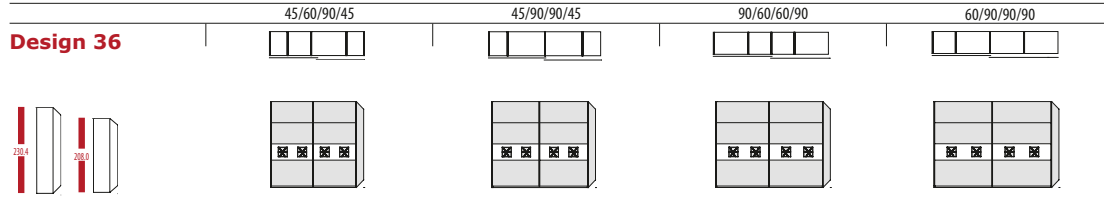

CELLO Sliding door wardrobes without cornice (each unit has 2 shelves and 1 hanging rail, wardrobe height: 230 cm, incl. frame 234.2 cm, depth: 68 cm incl. front).

Design 36