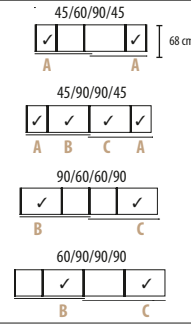

Ground view of the slider: