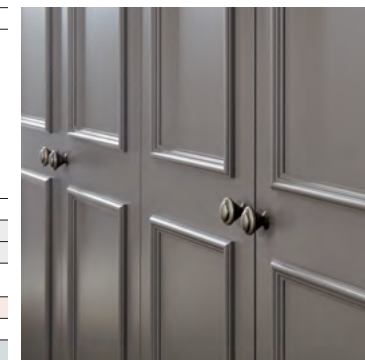

Wardrobe System with framed doors / lacquered (each unit has 2 shelves and 1 hanging rail, wardrobe height: 229.4 cm, depth: 60.0 cm incl. front)

Basic Units	50L		50R		100		100/50R		100/100		100/50R/100		100/100/100	
Width in cm	51.4		51.4		101		150.5		200.1		249.6		299.2	
Code for height 229.4 cm	94350		94050		94100		94150		94200		94250		94300	
Price in £	785,-		785,-		1.109,-		1.691,-		2.015,-		2.601,-		2.915,-	
Wardrobe add ons														
1 Mirror 45L, W: 39.1 cm	90666	140,-	90666	140,-	90666	140,-	90666	140,-	90666	140,-	90666	140,-	90666	140,-
1 Mirror 45R, W: 39.1 cm	90766	140,-	90766	140,-	90766	140,-	90766	140,-	90766	140,-	90766	140,-	90766	140,-
Cornice, H: 5.0 cm	900507	300,-	900507	300,-	901007	340,-	901507	376,-	902007	417,-	902507	457,-	903007	468,-