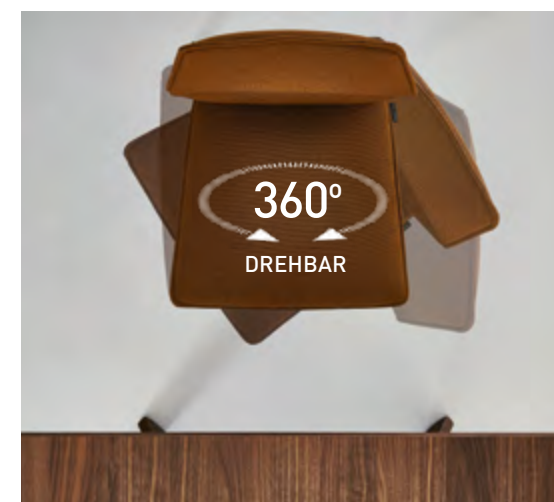

Dining table 1422-1703 GOA: LWH 190/100/75 cm • Oak rustico light oiled finish, stainless steel optic • **Chair 0361-03VJ EMILIE:** WHD 49/87/58 cm • Oak rustico light oiled finish • Fabric: Dallas Q2 light grey • **Sideboard H221-3703L with underframe:** WHD 240/85/43 cm • **Wall shelf H802-0337L:** WHD 207/24/22 cm • **Highboard H428-3703L:** WHD 160/139/43 cm • Lacquered crystal white matt, oak rustico light oiled finish

DESIGN-SITZMÖBEL:

HERAUSRAGEND BEQUEM UND
OPTIONAL MIT DREHFUNKTION

DESIGN SEATING FURNITURE: OUTSTANDINGLY COMFORTABLE
AND OPTIONALLY WITH A SWIVEL FUNCTION

Esstisch 1422-1842 GOA: LBH 190/100/75 cm • Colorado Nussbaum geölt, Metall anthrazit matt • Stuhl 0275-18TF CAROLA: BHT 49/86/60 cm • Sessel 0276-18TF CAROLA: BHT 63/86/60 cm • Metall anthrazit matt • Bezug: Freiburg Q2 cognac • Vitrine H615-3742R: BHT 60/207/43 cm • Vitrine H613-3742L: BHT 60/207/43 cm • Sideboard H314-3742L: BHT 180/105/43 cm • Wandboard H801-4237L: BHT 147/24/22 cm • Lack kristallweiß matt, Colorado Nussbaum geölt

Dining table 1422-1842 GOA: LWH 190/100/75 cm • Colorado walnut oiled finish, metal anthracite matt • Chair 0275-18TF CAROLA: WHD 49/86/60 cm • Armchair 0276-18TF CAROLA: WHD 63/86/60 cm • Metal anthracite matt • Fabric: Freiburg Q2 cognac • Cabinet H615-3742R: WHD 60/207/43 cm • Cabinet H613-3742L: WHD 60/207/43 cm • Sideboard H314-3742L: WHD 180/105/43 cm • Wall shelf H801-4237L: WHD 147/24/22 cm • Lacquered crystal white matt, colorado walnut oiled finish