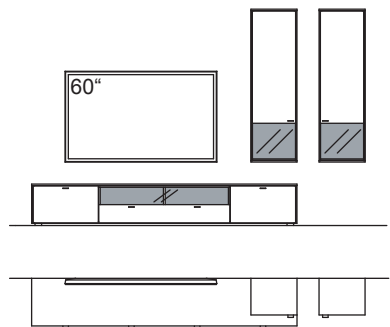

TOTAL PRICE

recommendation consists of:

1x lowboard X3	R111-..38
1x hanging cabinet X3	R741-..38L
1x hanging cabinet X3	R741-..38R

LIGHTING PACKAGE:

complete lighting incl. transformer, extension cord and dimmer **RL12-0000**

LIGHTING for single orders

4x set of 1 LED lighting, lowboard/hanging cabinet à	R901-0001
1x ambient lighting, lowboard	R909-0011
1x transformer	R915-0000
1x additional extension cord	R916-0000
1x transmit dimmer set	0094-0037

supplementary equipment, optional:

1x underframe, lowboard	R848-..11
1x underframe lighting, lowboard	R911-0011
1x cable flap, lowboard	R840-0000

RECOMMENDATION X313-....L/R

R = reversed (same price)

W 305 cm
H 160 cm
D 53/33 cm