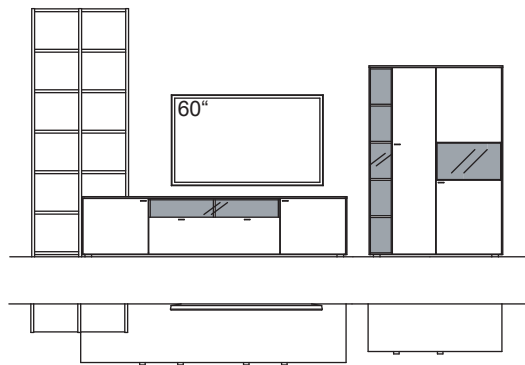

RECOMMENDATION X345-....L/R

R = reversed (same price)

W 430 cm  
H 226 cm  
D 53/43/26 cm

**TOTAL PRICE**

recommendation consists of:

1x	side panel X3, left	R825-..00L
7x	shelving unit shelf X3	R828-..00
1x	side panel X3, centre	R825-..00M
5x	shelving unit shelf X3	R828-..00
1x	side panel X3, right	R824-..00R
1x	surcharge, special size side panel	9999-9974
1x	lowboard X3	R147-..38
1x	cabinet X3	R511-..38L