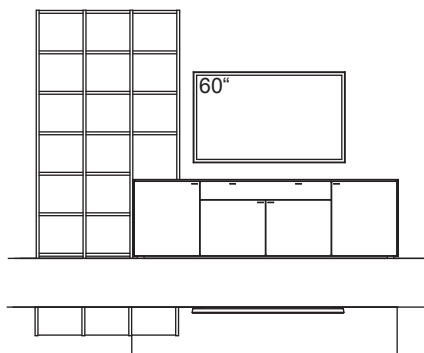

RECOMMENDATION X344-....L/R

R = reversed (same price)

W 330 cm
H 226 cm
D 43/26 cm

TOTAL PRICE

-0300_ oak rustico light oiled finish
-0700_ oak light oiled finish

recommendation consists of:

1x side panel X3, left	R825-..00L
7x shelving unit shelf X3	R828-..00
1x side panel X3, centre	R825-..00M
7x shelving unit shelf X3	R828-..00
1x side panel X3, centre	R825-..00M
1x sideboard X3	R218-..00
4x shelving unit shelf X3	R828-..00
1x side panel X3, right	R824-..00R
1x surcharge, special size side panel	9999-9974

supplementary equipment, optional:

complete lighting incl. transformer, extension cord and dimmer **RL44-0000**

LIGHTING for single orders

3x set of 1 LED lighting, shelving unit shelf à	R901-0001
1x ambient lighting, sideboard	R909-0033
1x transformer	R915-0000
1x additional extension cord	R916-0000
1x transmit dimmer set	0094-0037