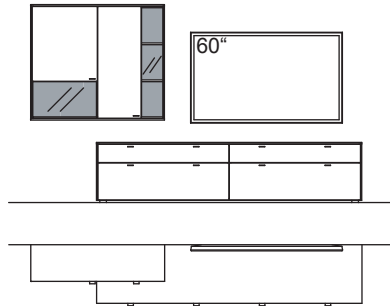

**RECOMMENDATION X301-....L/R**

R = reversed (same price)

W 260 cm  
H 174 cm  
D 53/43 cm

**TOTAL PRICE**

recommendation consists of:

1x cabinet X3	R506-..38L
1x lowboard X3	R122-..38L

**LIGHTING PACKAGE:**

**RECOMMENDATION X303-....L/R**

R = reversed (same price)

W 300 cm  
H 180 cm  
D 53/33 cm

**TOTAL PRICE**

recommendation consists of:

1x hanging cabinet X3	R738-..38R
1x lowboard X3	R146-..00

**LIGHTING PACKAGE:**