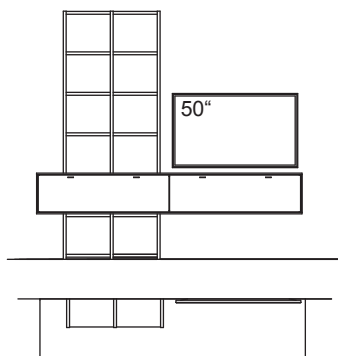

Finishes:

Please add the 5TH - 8TH number of the order-no. with the finish code
(overview see page 3)

9TH number of the order-no.: L=pictured wall unit | R=mirrored wall unit

RECOMMENDATION X342-....L/R

R = reversed (same price)

W 242 cm
H 226 cm
D 53/26 cm

TOTAL PRICE

-0300_ oak rustico light oiled finish
-0700_ oak light oiled finish

recommendation consists of:

1x hanging lowboard X3	R038-...L
1x side panel X3, left	R825-..00L
1x surcharge, special size side panel	9999-9974
6x shelving unit shelf X3	R828-..00
1x side panel X3, centre	R825-..00M
1x surcharge, special size side panel	9999-9974
6x shelving unit shelf X3	R828-..00
1x side panel X3, right	R825-..00R
1x surcharge, special size side panel	9999-9974

supplementary equipment, optional:

complete lighting incl. transformer, extension cord and dimmer **RL42-0000**

LIGHTING for single orders

2x set of 1 LED lighting, shelving unit shelf à	R901-0001
1x transformer	R915-0000
1x additional extension cord	R916-0000
1x transmit dimmer set	0094-0037

supplementary equipment, optional:

1x cable flap, hanging lowboard R840-0000