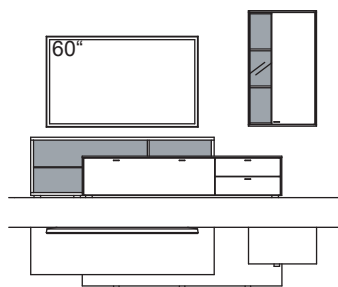

RECOMMENDATION X307-....L/R

R = reversed (same price)

W 260 cm
H 170 cm
D 53/43/33 cm

TOTAL PRICE

recommendation consists of:

1x stacking media shelf with corner X3	R844-..38L
1x lowboard X3	R120-..00L
1x hanging cabinet X3	R735-..38R

LIGHTING PACKAGE:

complete lighting incl. transformer, extension cord and dimmer **RL07-0000**

LIGHTING for single orders

1x set of 3 LED lighting, stacking media shelf	R901-0003
3x set of 1 LED lighting, hanging cabinet à	R901-0001
1x transformer	R915-0000
1x additional extension cord	R916-0000
1x transmit dimmer set	0094-0037

supplementary equipment, optional:

1x cable flap, stacking media shelf	R840-0000