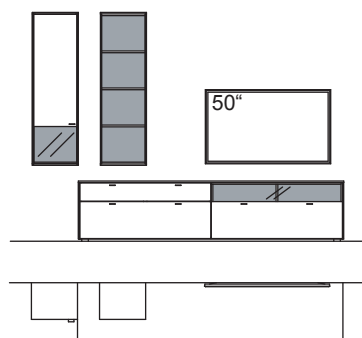

**supplementary equipment, optional:**

1x cable flap, stacking media shelf	R840-0000
-------------------------------------	-----------

**RECOMMENDATION X310-....L/R**

R = reversed (same price)

W 285 cm  
H 208 cm  
D 53/33 cm