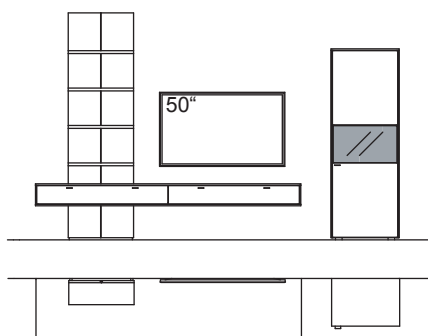

RECOMMENDATION X330-....L/R

R = reversed (same price)

W 330 cm
H 207 cm
D 53/43/20/6 cm

TOTAL PRICE

recommendation consists of:

1x hanging lowboard X3	R007-..00
1x wall panel X3	R815-..00
1x surcharge, special size wall panel	9999-9973
4x wall shelf X3	R805-..00
1x cabinet X3	R505-..38R

LIGHTING PACKAGE:

complete lighting incl. transformer, extension cord and dimmer **RL30-0000**

LIGHTING for single orders

5x set of 1 LED lighting, wall shelf/cabinet à	R901-0001
1x ambient lighting, wall panel	R902-0001
1x ambient lighting, cabinet	R909-0057
2x transformer à	R915-0000
1x additional extension cord	R916-0000
1x transmit dimmer set	0094-0037

supplementary equipment, optional:

1x underframe, cabinet	R848-..02
1x underframe lighting, cabinet	R911-0002
1x cable flap, hanging lowboard	R840-0000