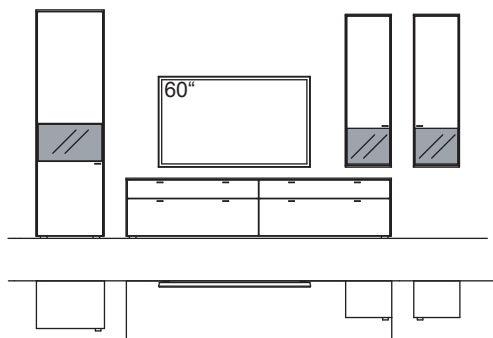

9<sup>TH</sup> number of the order-no.: L=pictured wall unit | R=mirrored wall unit

**RECOMMENDATION X322-....L/R**

R = reversed (same price)

W 385 cm  
H 207 cm  
D 53/43/33 cm

**TOTAL PRICE**

--

recommendation consists of: