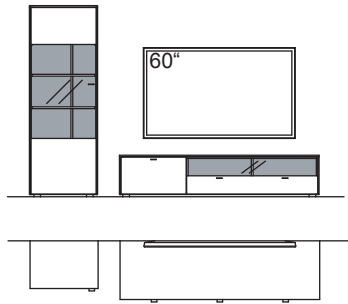

**RECOMMENDATION X301-....L/R**

R = reversed (same price)

W 260 cm  
H 174 cm  
D 53/43 cm

**TOTAL PRICE**

recommendation consists of:

1x cabinet X3	R506-..38L
1x lowboard X3	R122-..38L

**LIGHTING PACKAGE:**