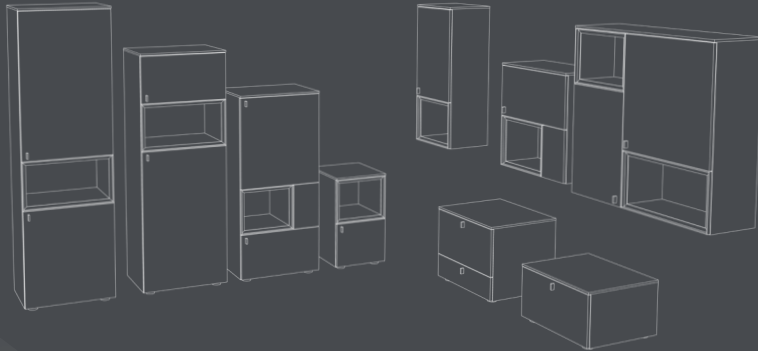

# PLAN X

Because easy is simply better –  
**The new Venjakob planning system**

PLAN X based on uniform grid sizes:

**8 height grids**

**6 width grids**

**4 depth grids**

are available for planning. Therefore, PLAN X enables a furniture set-up that fits perfectly, matches your life-style exactly and gives the room a unique character.