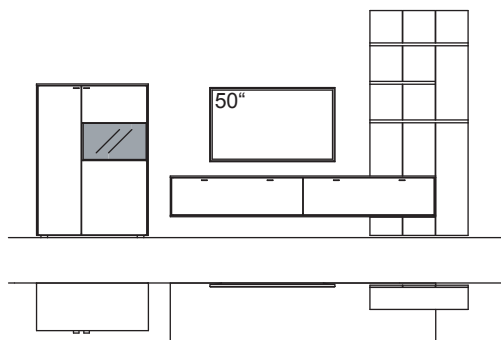

RECOMMENDATION X334-....L/R

R = reversed (same price)

W 390 cm
H 207 cm
D 53/43/20/6 cm

TOTAL PRICE

recommendation consists of:

1x highboard X3	R409-..38R
1x hanging lowboard X3	R038-..00R
1x wall panel X3	R816-..00
1x surcharge, special size wall panel	9999-9973
2x wall shelf X3	R806-..00
1x wall shelf X3	R805-..00

LIGHTING PACKAGE:

complete lighting incl. transformer, extension cord and dimmer **RL34-0000**

LIGHTING for single orders

2x set of 1 LED lighting, highboard/wall shelf à	R901-0001
2x set of 2 LED lighting, wall shelf à	R901-0002
1x ambient lighting, highboard	R909-0048
1x ambient lighting, wall panel	R902-0002
2x transformer à	R915-0000
1x additional extension cord	R916-0000
1x transmit dimmer set	0094-0037

supplementary equipment, optional:

1x underframe, highboard	R848-..04
1x underframe lighting, highboard	R911-0004
1x cable flap, hanging lowboard	R840-0000