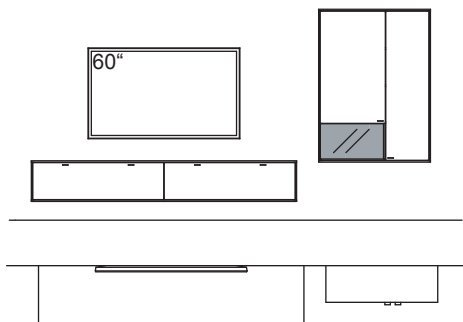

W 360 cm  
H 190 cm  
D 53/33 cm

**TOTAL PRICE**

recommendation consists of:

1x hanging lowboard X3	R038-..00L
1x hanging cabinet X3	R747-..38L

**LIGHTING PACKAGE:**

complete lighting incl. transformer, extension cord and dimmer **RL05-0000**