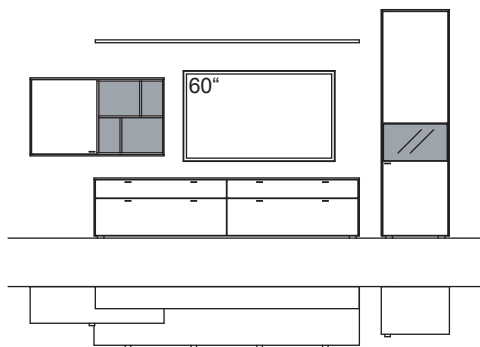

RECOMMENDATION X317-....L/R

R = reversed (same price)

W 380 cm
H 207 cm
D 53/43/33/20 cm

TOTAL PRICE

recommendation consists of:

1x hanging cabinet X3	R727-..38L
1x lowboard X3	R146-..00
1x wall shelf X3	R809-..00
1x cabinet X3	R604-..38R

LIGHTING PACKAGE:

complete lighting incl. transformer, extension cord and dimmer **RL17-0000**

LIGHTING for single orders

5x set of 1 LED lighting, hanging cabinet/cabinet à	R901-0001
1x set of 4 LED lighting, wall shelf	R901-0004
1x ambient lighting, lowboard	R909-0022
1x ambient lighting, cabinet	R909-0068
3x transformer à	R915-0000
1x additional extension cord	R916-0000
1x transmit dimmer set	0094-0037

supplementary equipment, optional:

1x underframe, lowboard	R848-..11
1x underframe lighting, lowboard	R911-0011
1x underframe, cabinet	R848-..02
1x underframe lighting, cabinet	R911-0002
1x cable flap, lowboard	R840-0000