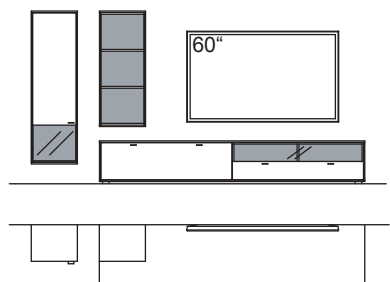

W 305 cm  
H 160 cm  
D 53/33 cm

**TOTAL PRICE**

recommendation consists of:

1x hanging cabinet X3	R741-..38L
1x hanging cabinet X3	R732-..38
1x lowboard X3	R125-..38L

**LIGHTING PACKAGE:**

complete lighting incl. transformer, extension cord and dimmer **RL13-0000**