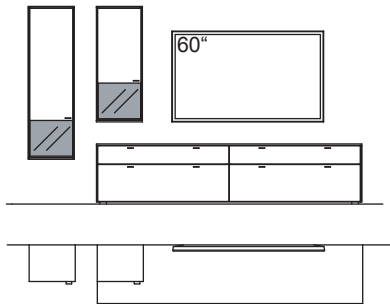

9<sup>TH</sup> number of the order-no.: L=pictured wall unit | R=mirrored wall unit

**RECOMMENDATION X311-....L/R**

R = reversed (same price)

W 300 cm  
H 180 cm  
D 53/33 cm

**TOTAL PRICE**

recommendation consists of: