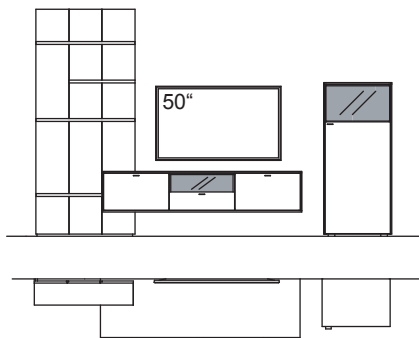

9<sup>TH</sup> number of the order-no.: L=pictured wall unit | R=mirrored wall unit

RECOMMENDATION X332-....L/R

R = reversed (same price)

W 325 cm  
H 207 cm  
D 53/43/20/6 cm

**TOTAL PRICE**

recommendation consists of: