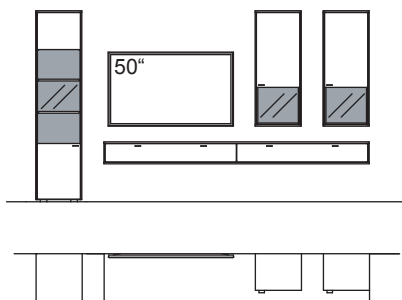

RECOMMENDATION X320-....L/R

R = reversed (same price)

W	305 cm
H	174 cm
D	43/33 cm

TOTAL PRICE	

recommendation consists of:

1x cabinet X3	R501-..38L
1x hanging lowboard X3	R003-..00
2x hanging cabinet X3	R731-..38R

LIGHTING PACKAGE:

complete lighting incl. transformer, extension cord and dimmer	RL20-0000

LIGHTING for single orders

5x set of 1 LED lighting, cabinet/hanging cabinet à	R901-0001
1x ambient lighting, cabinet	R909-0056
2x transformer à	R915-0000
1x additional extension cord	R916-0000
1x transmit dimmer set	0094-0037

supplementary equipment, optional:

1x cable flap, hanging lowboard	R840-0000