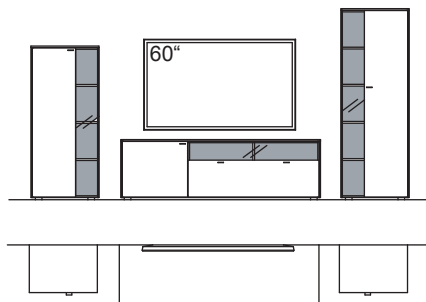

9<sup>TH</sup> number of the order-no.: L=pictured wall unit | R=mirrored wall unit

**RECOMMENDATION X314-....L/R**

R = reversed (same price)

W 345 cm  
H 174 cm  
D 53/43 cm

**TOTAL PRICE**

recommendation consists of: