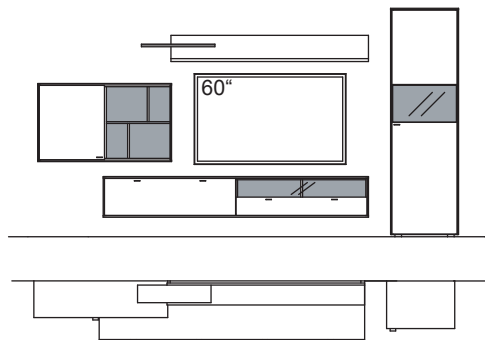

Finishes:

Please add the 5TH - 8TH number of the order-no. with the finish code (overview see page 3)

9TH number of the order-no.: L=pictured wall unit | R=mirrored wall unit

RECOMMENDATION X318-....L/R

R = reversed (same price)

W	385 cm
H	207 cm
D	53/43/33/23 cm

TOTAL PRICE	

recommendation consists of:

1x hanging cabinet X3	R727-..38L
1x hanging lowboard X3	R040-..38L
1x wall shelf with tray X3	R802-..18R
1x cabinet X3	R603-..38R

LIGHTING PACKAGE:

complete lighting incl. transformer, extension cord and dimmer	RL18-0000

LIGHTING for single orders

7x set of 1 LED lighting, hanging cabinet/hanging lowboard/cabinet à	R901-0001
1x ambient lighting, wall shelf	R905-0003
1x ambient lighting, cabinet	R909-0068
3x transformer à	R915-0000
1x additional extension cord	R916-0000
1x transmit dimmer set	0094-0037

supplementary equipment, optional:

1x underframe, cabinet	R848-..02
1x underframe lighting, cabinet	R911-0002
1x cable flap, hanging lowboard	R840-0000