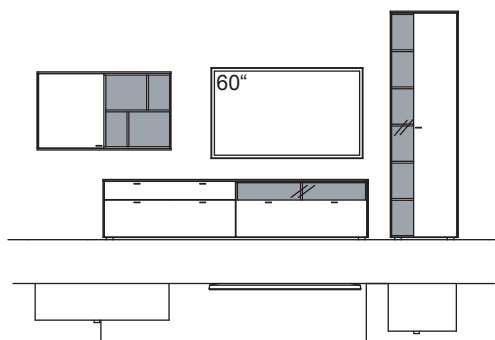

RECOMMENDATION X319-....L/R

R = reversed (same price)

W	385 cm
H	207 cm
D	53/43/33 cm

TOTAL PRICE	

recommendation consists of:

1x hanging cabinet X3	R727-..38L
1x lowboard X3	R148-..38L
1x cabinet X3	R606-..38R

LIGHTING PACKAGE:

complete lighting incl. transformer, extension cord and dimmer	RL19-0000

LIGHTING for single orders

12x set of 1 LED lighting, hanging cabinet/lowboard/cabinet à	R901-0001
1x ambient lighting, lowboard	R909-0022
1x ambient lighting, cabinet	R909-0068
3x transformer à	R915-0000
1x additional extension cord	R916-0000
1x transmit dimmer set	0094-0037

supplementary equipment, optional:

1x underframe, lowboard	R848-..11
1x underframe lighting, lowboard	R911-0011
1x underframe, cabinet	R848-..02
1x underframe lighting, cabinet	R911-0002
1x cable flap, lowboard	R840-0000