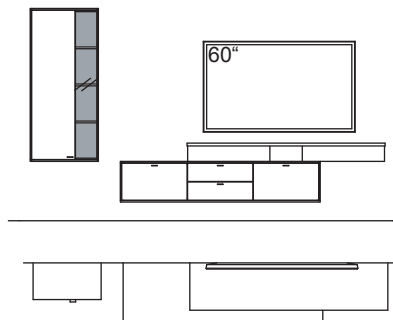

9<sup>TH</sup> number of the order-no.: L=pictured wall unit | R=mirrored wall unit

**RECOMMENDATION X306-....L/R**

R = reversed (same price)

W 320 cm  
H 195 cm  
D 53/43/33 cm

**TOTAL PRICE**

recommendation consists of: